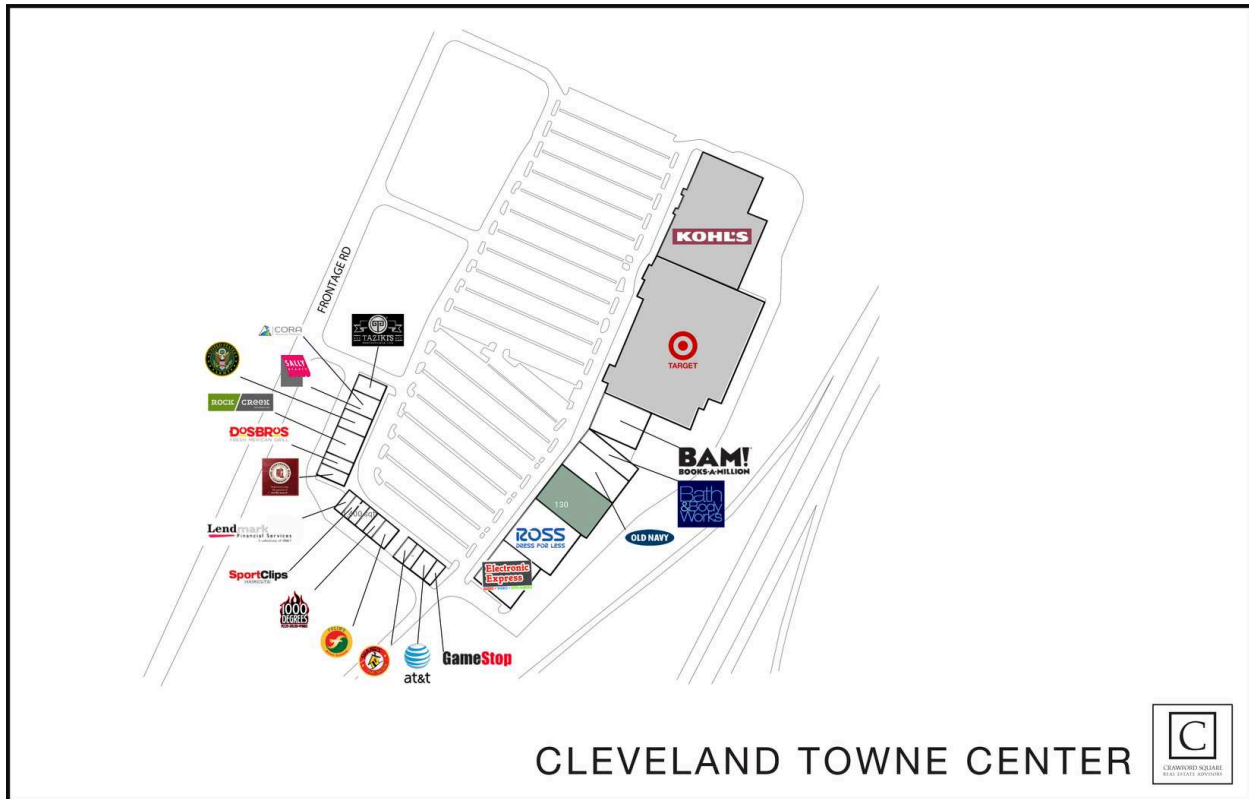

Cleveland Towne Center

STORAGE AVAILABLE

210 Dos Bros Fresh Mexican Grill	2,600 SF
120 Books A Million	15,516 SF
212 Honey Baked Ham Store	2,721 SF
125A Bath & Body Works	3,317 SF
220 Lendmark Financial Services	1,500 SF
125B Old Navy	12,990 SF
222 Sport Clips	1,300 SF
130 AVAILABLE	23,400 SF
224 Posh Nails	1,400 SF
135 Ross	24,956 SF
226 Courtesy Finance	1,600 SF
140 Electronic Express	20,421 SF
228 Kobra - 1000 Degrees Pizza	1,900 SF
200 Taziki's Mediterranean Cafe	3,825 SF
230 Fulin's Asian Cuisine	4,900 SF
202 Cora Physical Therapy	2,783 SF
240 Shane's Rib Shack	2,800 SF
202-A Sally Beauty Supply	1,630 SF
242 Wise Staffing Group	1,350 SF
204 US Armed Forces	4,700 SF
244 AT&T	3,500 SF
206 Rock Creek Outfitters	6,962 SF
246 GameStop	1,800 SF