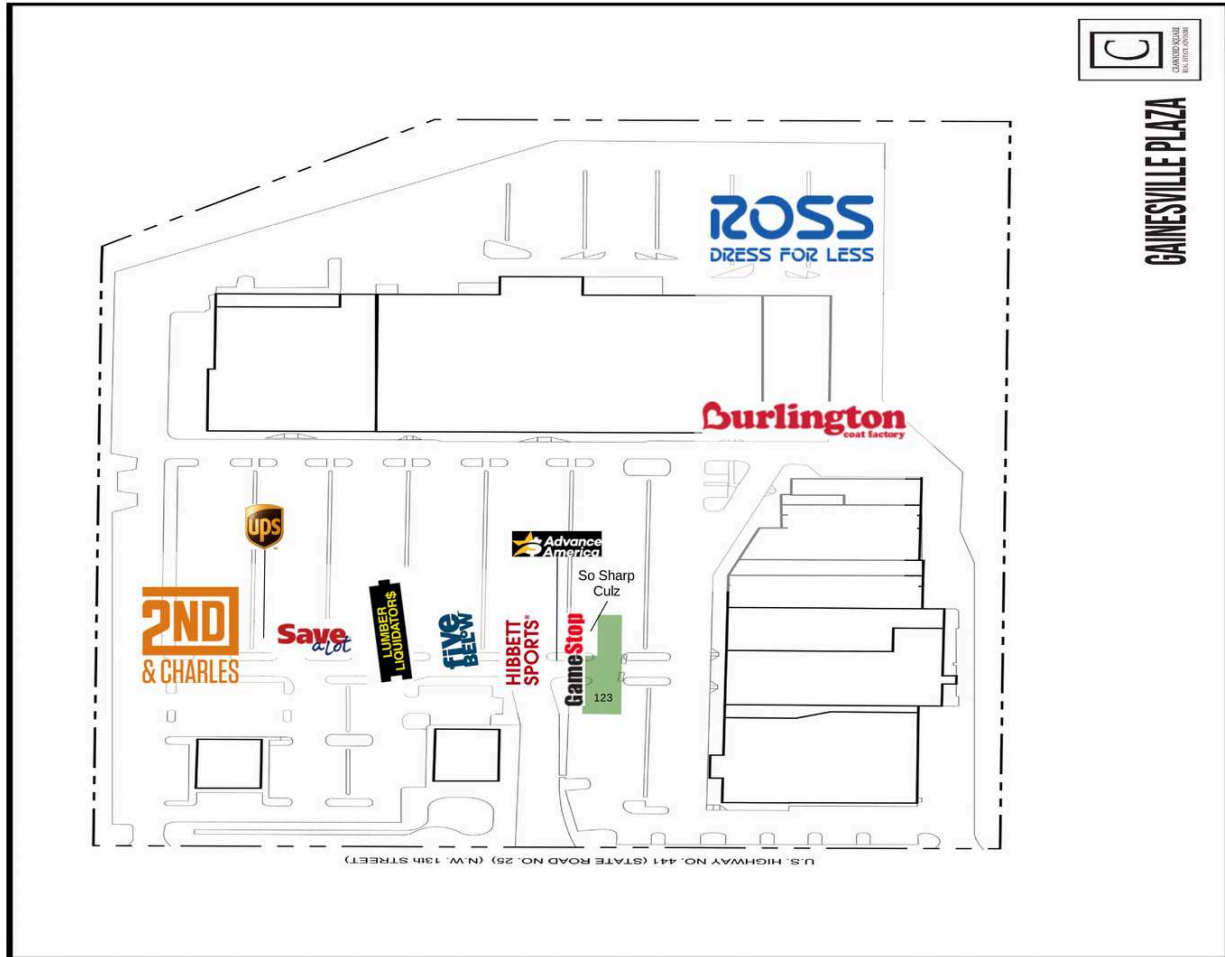

# Gainesville Plaza

101 2nd & Charles	20,150 SF	117 Advance America	2,100 SF
103 UPS	2,350 SF	119 GameStop	1,680 SF
105 Save A Lot	15,012 SF	121 So Sharp Culz	750 SF
107 Lumber Liquidators	9,677 SF	<b>123 AVAILABLE</b>	3,400 SF
113 Five Below	3,540 SF	2650 Ross	25,000 SF
115 Hibbett Sports	6,600 SF	2660 Burlington Coat Factory	65,000 SF