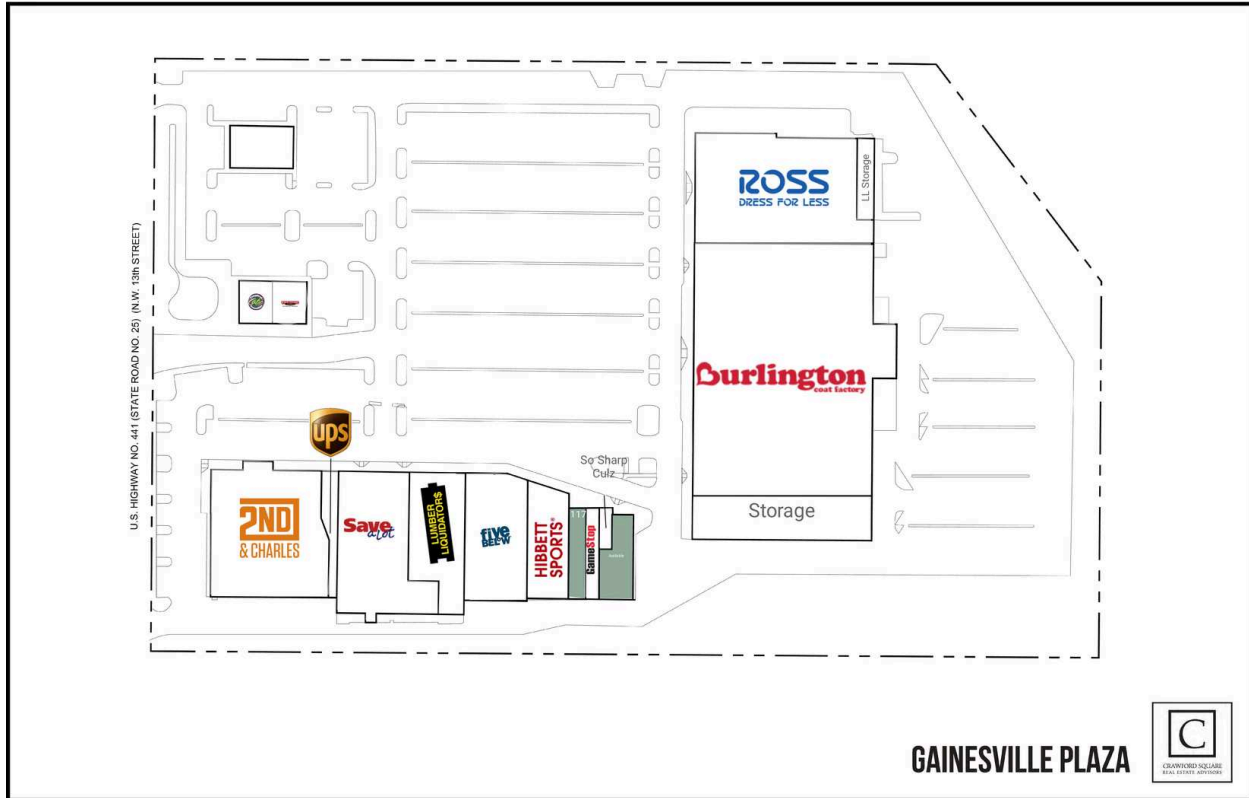

# Gainesville Plaza

LL STORAGE	LL Storage	<b>117 AVAILABLE</b>	2,100 SF
STORAGE	Storage	119 Game Stop	1,680 SF
101	2nd & Charles	20,150 SF	121 So Sharp Culz
103	The UPS Store	2,350 SF	<b>123 AVAILABLE</b>
105	Save A Lot	15,012 SF	201 Firehouse Subs
107	Lumber Liquidators	9,677 SF	202 Tropical Smoothie
109	Five Below	10,470 SF	2650 Ross
115	Hibbett Sports	6,600 SF	2660 Burlington Coat Factory
			65,000 SF