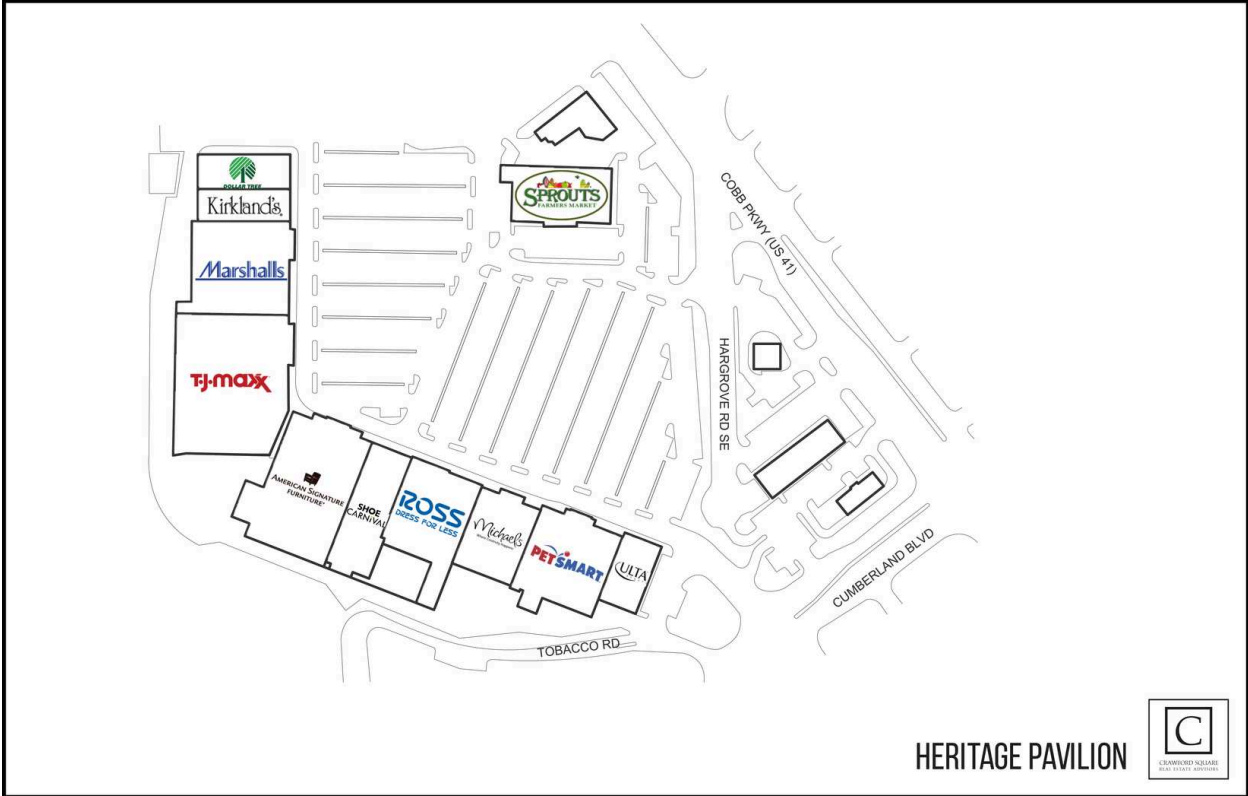

Heritage Pavilion

01 ULTA Beauty	8,750 SF	07 Marshall's	30,688 SF
02 PetSmart	25,589 SF	8A Kirklands	10,026 SF
03 Michaels Crafts	17,020 SF	8D The Dollar Tree	10,084 SF
04 Ross Dress for Less	30,187 SF	09 Sprouts Farmers Market	18,750 SF
05 American Signature Furniture	42,937 SF	11 Shoe Carnival	11,542 SF
06 TJ Maxx	50,401 SF		