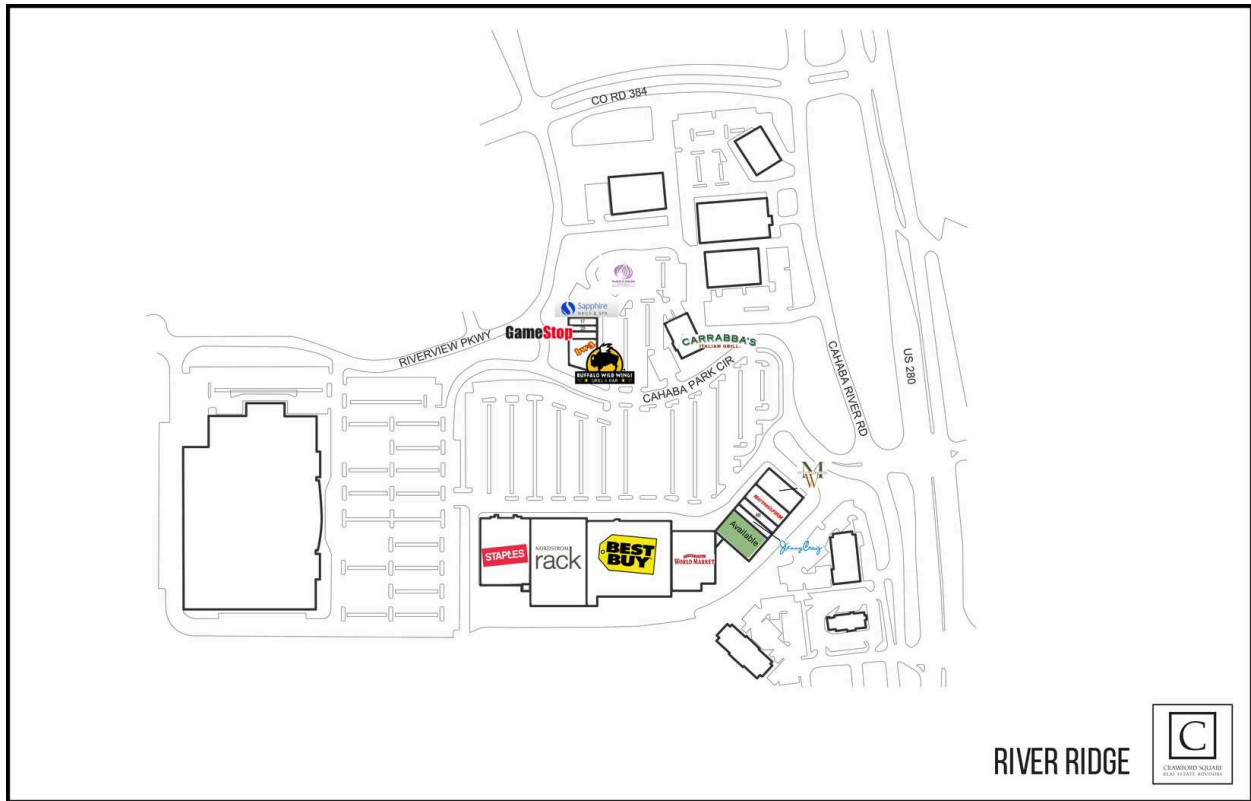

River Ridge

00 Purple Onion		09 Mattress Firm	5,568 SF
01 Staples	29,942 SF	10 Men's Wearhouse	6,600 SF
02 Nordstrom Rack	34,904 SF	11 Carrabba's Italian Grill	6,644 SF
03 Best Buy	45,504 SF	16 GameStop	1,450 SF
04 Cost Plus World Market	17,790 SF	17 Brows Threading & Waxing	1,499 SF
06 AVAILABLE	9,000 SF	18 Sapphire Nails Spa	3,050 SF
8A Jenny Craig	2,395 SF	19 Buffalo Wild Wings	6,375 SF
8B Saigon Noodle House	2,782 SF	20 The Hair Bar	1,182 SF