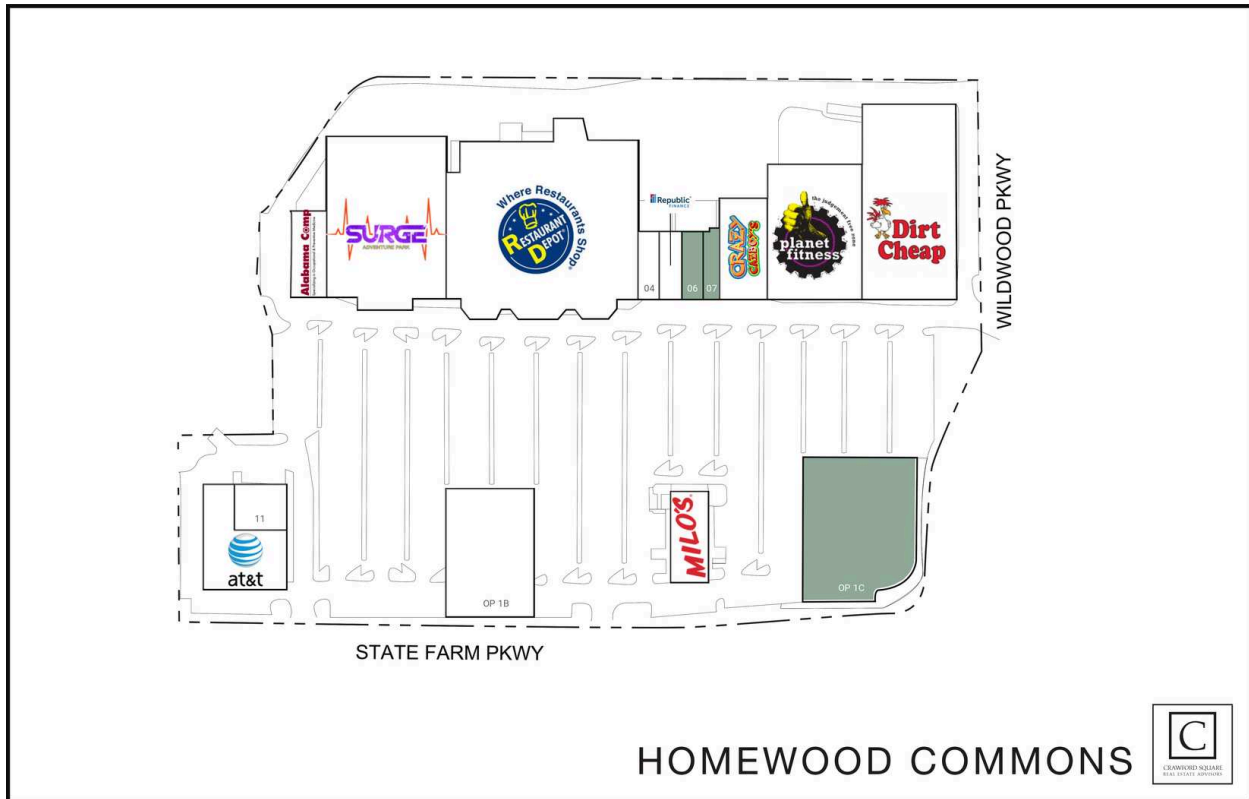

Homewood Commons

ATM Wells Fargo ATM		05 Republic Finance	2,000 SF
OP Milo's	6,000 SF	06 AVAILABLE	2,000 SF
OP 1B Terry Ho	22,216 SF	07 AVAILABLE	2,000 SF
OP 1C AVAILABLE	35,284 SF	08 Crazy Cazboy's Birmingham	10,000 SF
TWR T-Mobile South		09 Planet Fitness	20,000 SF
01 Alabama Comp	5,000 SF	10 Dirt Cheap	30,000 SF
02 Surge Trampoline	30,000 SF	11 Nails for You	2,500 SF
03 Restaurant Depot	52,091 SF	12 AT&T	10,000 SF
04 Dennis Uniform	3,200 SF		