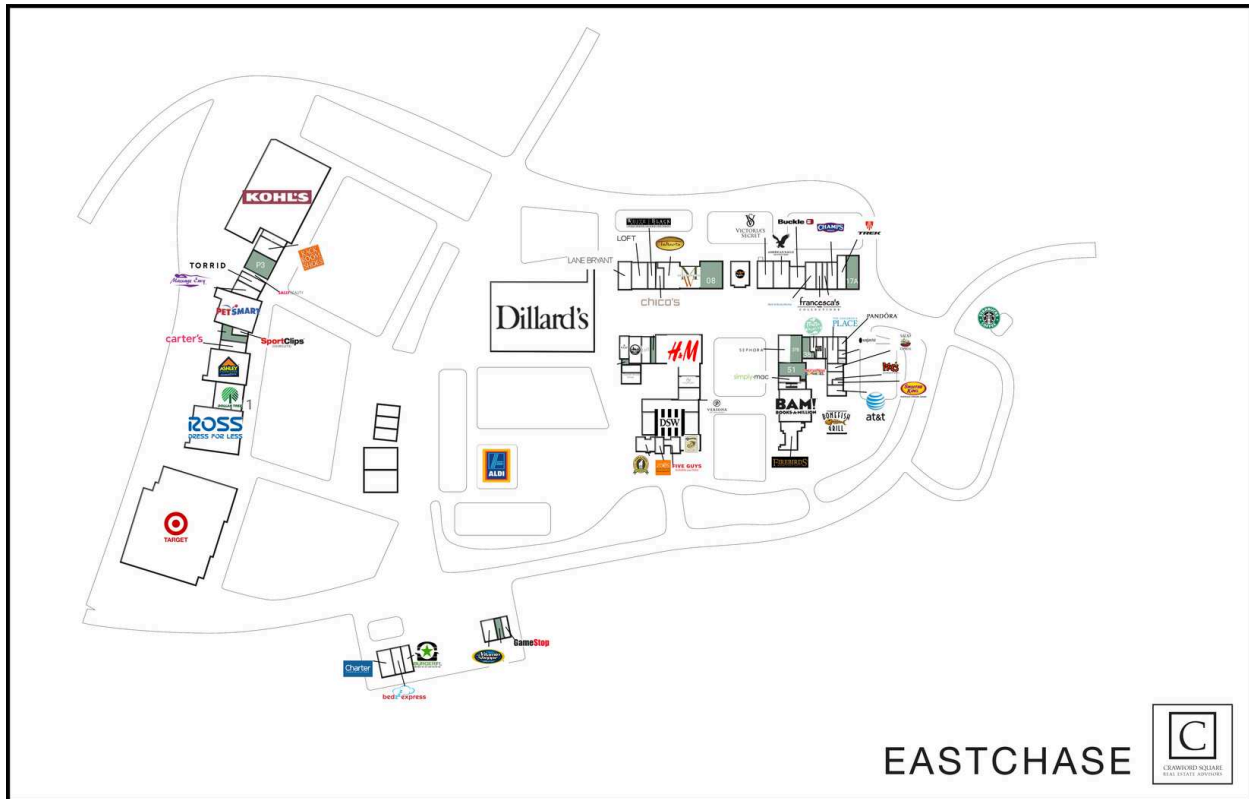

# The Shoppes at EastChase

ANCHORA Target	125,400 SF	P9 Carter's	4,104 SF
ANCHORB Kohl's	88,248 SF	<b>P9A AVAILABLE</b>	2,504 SF
OP ALDI Food Market	26,016 SF	01 Lane Bryant	5,180 SF
P1 Luxury Nails	3,200 SF	02 LOFT	6,000 SF
P10 Ashley Furniture	18,029 SF	03 White House Black Market	2,681 SF
P11 The Dollar Tree	10,800 SF	04 Chico's	2,483 SF
P12 Ross Dress for Less	30,187 SF	05 Talbots	6,499 SF
P2 Rack Room Shoes	6,000 SF	06_07 Men's Warehouse	6,020 SF
<b>P3 AVAILABLE</b>	7,500 SF	<b>08 AVAILABLE</b>	8,500 SF
P4 Sally Beauty Supply	1,500 SF	09 Buffalo's Cafe	6,603 SF
P5 Torrid	3,700 SF	10 Victoria's Secret	6,000 SF
P6 Massage Envy	4,206 SF	11 American Eagle Outfitters	6,000 SF
P7 PetSmart	19,204 SF	12 Buckle	4,800 SF
P8 Sport Clips	1,433 SF	13 Bath & Body Works	3,770 SF