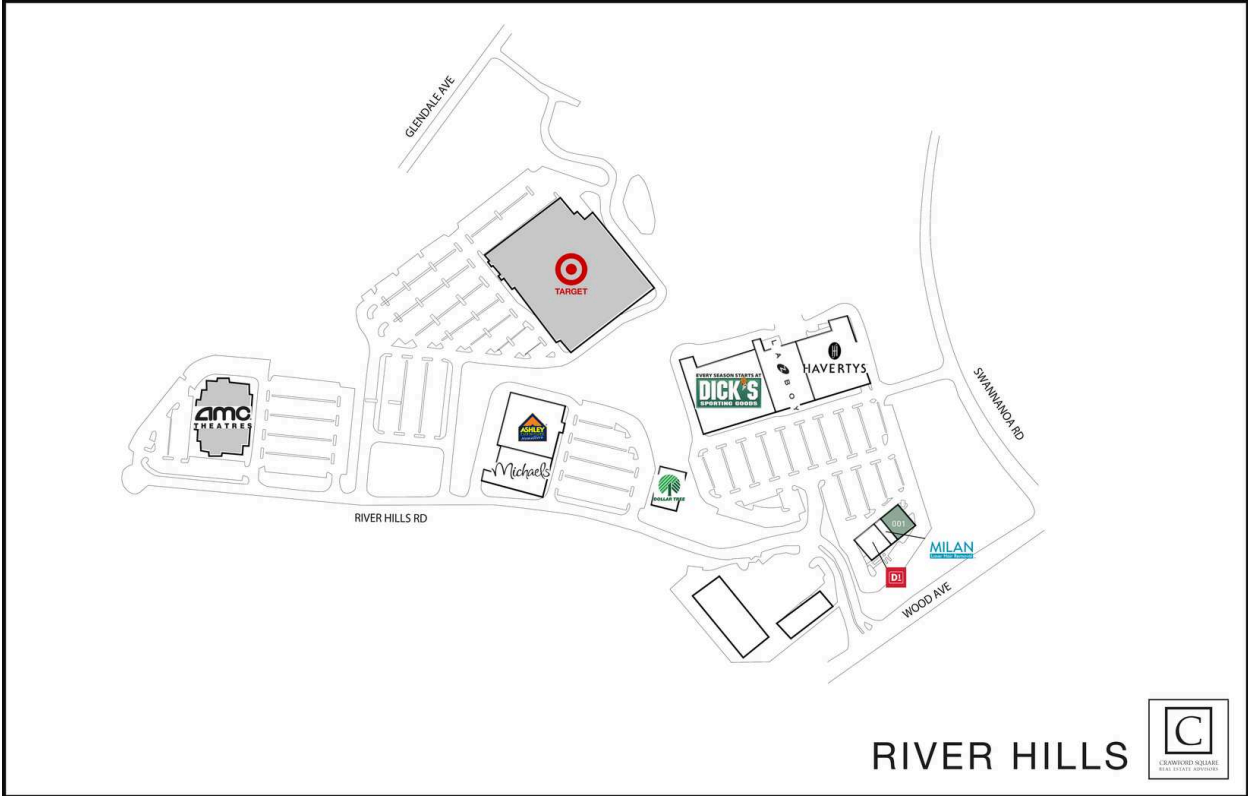

River Hills

001 AVAILABLE	5,600 SF	058 Dicks Sporting Goods	44,000 SF
006 Milan Laser	1,600 SF	059 Michaels	20,000 SF
007 D1 Fitness	6,400 SF	061 La-Z-Boy	23,575 SF
051 Ashley Furniture	25,000 SF	062 The Dollar Tree	9,999 SF
053 Haverty's	33,000 SF		