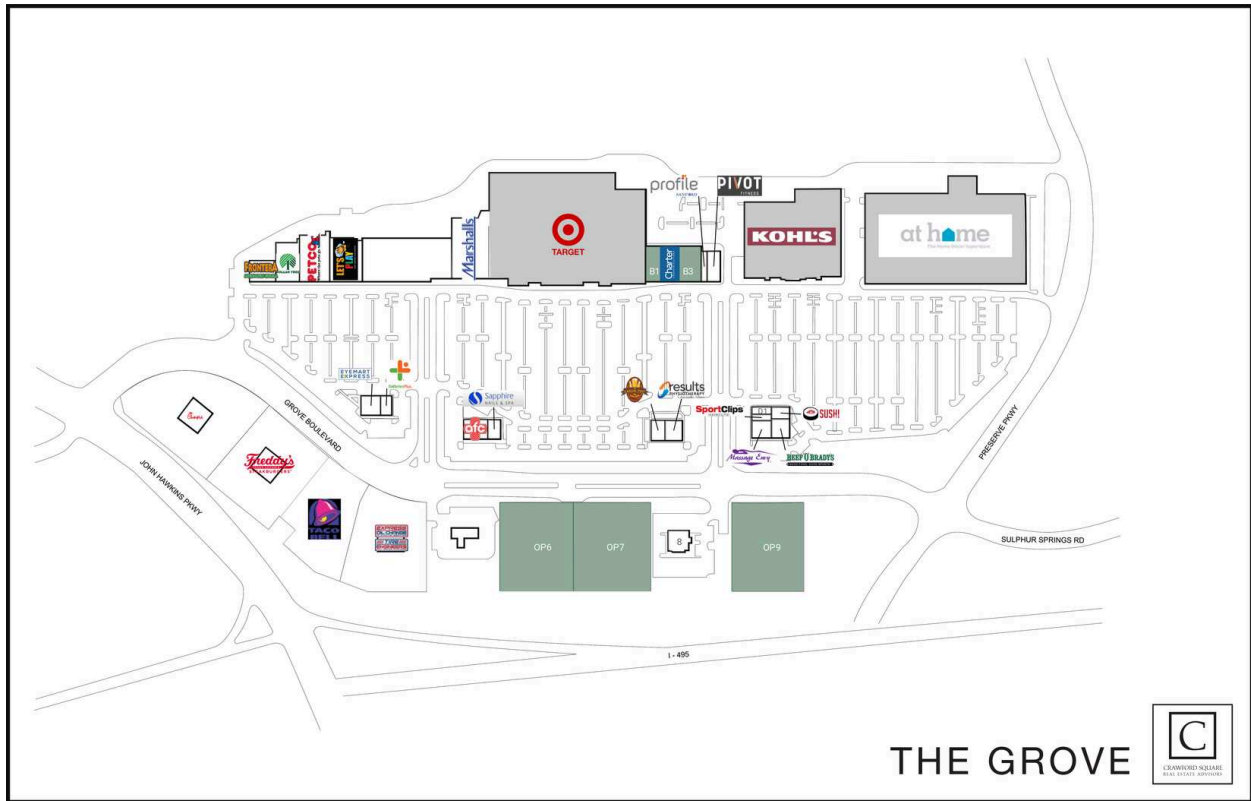

The Grove

A Petco	15,000 SF	D5 Massage Envy	3,266 SF
A1 Eyemart Express	4,000 SF	D6 O'Sushi Restaurant	2,340 SF
A2 Batteries Plus	2,000 SF	D7 Beef O'Brady's	3,600 SF
B1 AVAILABLE	7,500 SF	E Let's Play	14,900 SF
B2 Sapphire Nails Spa	2,500 SF	OP1 Chic-Fil-A	
B3 AVAILABLE	10,000 SF	OP2 Freddy's Frozen Custard	3,622 SF
B4 Profile by Sanford	2,000 SF	OP3 Taco Bell	
B5 Pivot Fitness	4,500 SF	OP4 Express Oil Change	
C1 Results Physiotherapy	3,487 SF	OP6 AVAILABLE	74,052 SF
C2 Marshalls	25,000 SF	OP7 AVAILABLE	78,408 SF
C3 The Casual Pint	2,513 SF	OP9 AVAILABLE	47,916 SF
D American Family Care	5,167 SF	1 Frontera Mexican Grill	5,000 SF
D1 American Deli	1,400 SF	2B Charter Communications	5,000 SF
D3 Sport Clips	1,305 SF	5 The Dollar Tree	10,000 SF

The Grove

8 The Boot Food and Drink

6,136 SF