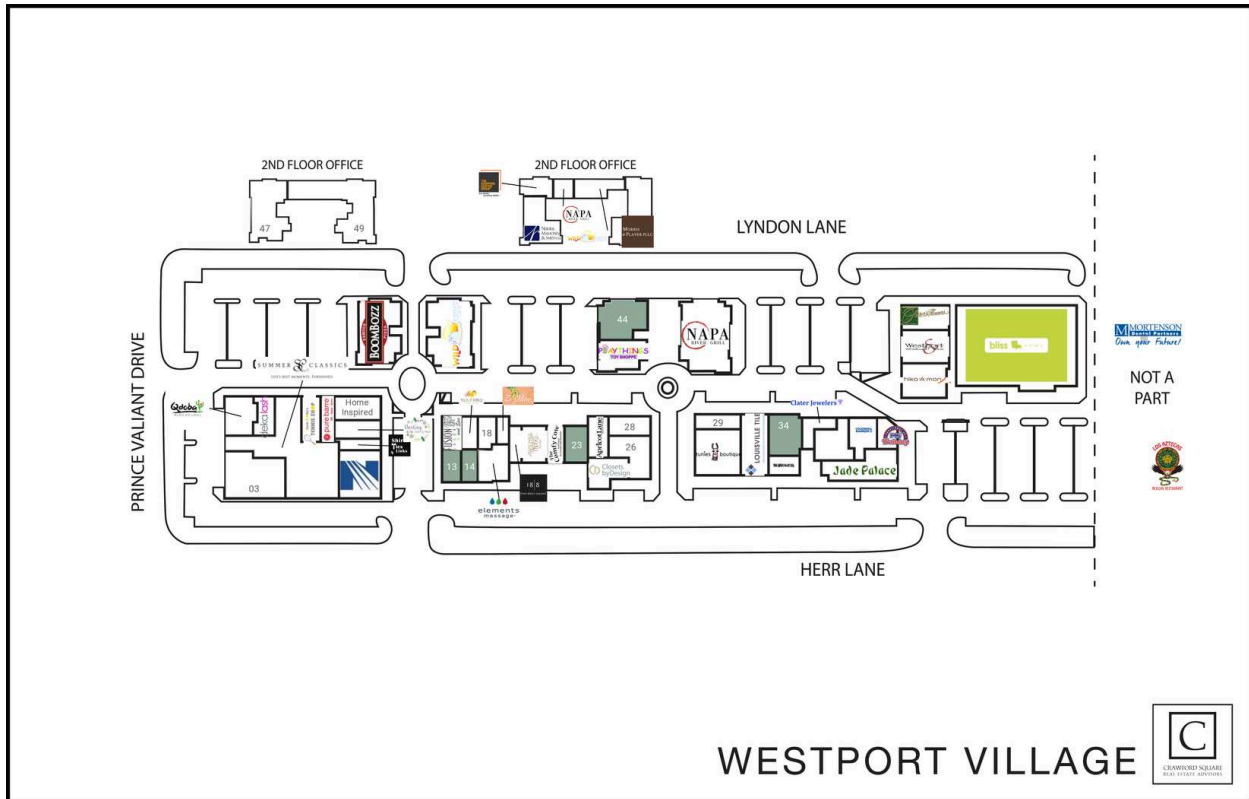

Westport Village

| | | | |
|---------------------------------|-----------|-----------------------------------|----------|
| 01 Qdoba Mexican Grill | 2,650 SF | 17 Zi Olive | 932 SF |
| 03 Steak & Bourbon | 4,475 SF | 18 Bombshell Nails | 1,548 SF |
| 04 Summer Classics | 11,055 SF | 19 Milk & Honey Boutique | 1,100 SF |
| 05 Norton Immediate Care | 4,000 SF | 20 18-8 Fine Men's Salon of Louis | 1,220 SF |
| 06 Shirts Ties N Links | 1,401 SF | 21 Fabulous Frocks | 2,133 SF |
| 07 Darling State of Mind | 2,090 SF | 22 Comfy Cow | 1,738 SF |
| 08 Home Inspired | 2,530 SF | 23 AVAILABLE | 2,195 SF |
| 09 Pure Barre | 1,500 SF | 24 Apricot Lane Boutique | 2,000 SF |
| 10 Chuck & Mike's Tennis shop | 2,200 SF | 25 Closets by Design | 2,576 SF |
| 11 Deka Lash | 1,800 SF | 26 Bend and Zen Hot Yoga | 3,124 SF |
| 12 Fusion Salon | 1,438 SF | 28 Collections | 2,000 SF |
| 13 AVAILABLE | 1,294 SF | 29 Tunie's Boutique & Home Decor | 1,600 SF |
| 14 AVAILABLE | 1,258 SF | 30 Tunie's Boutique & Home Deco | 4,342 SF |
| 16 Elements Therapeutic Massage | 2,812 SF | 32 Louisville Tile Design Center | 4,113 SF |