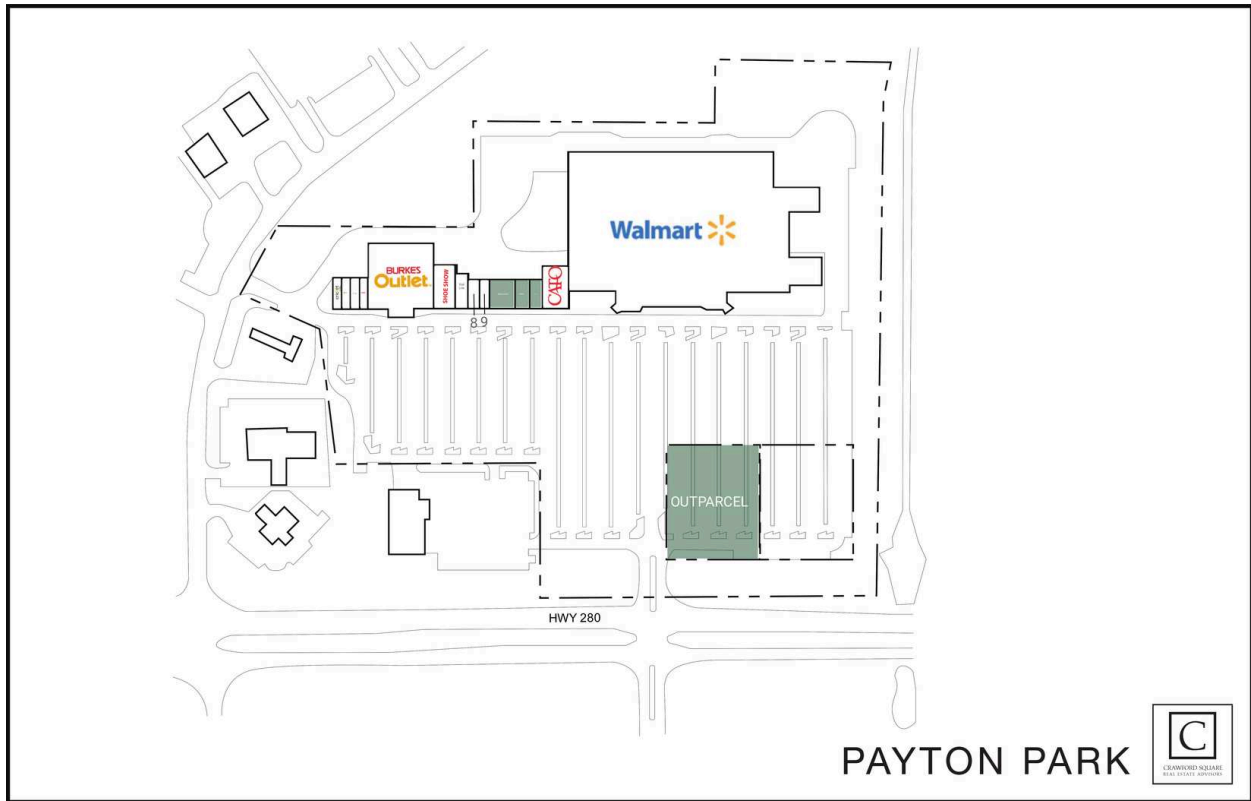

Payton Park

OUTPARCEL AVAILABLE	49,658 SF	8 Sally Beauty Supply	1,400 SF
1 Cricket Wireless	1,400 SF	9 Great Clips	1,400 SF
2 Subway	1,400 SF	10 AVAILABLE	4,200 SF
3 One Main Financial	1,400 SF	11 AVAILABLE	2,800 SF
4 Direct Auto Insurance	1,400 SF	12 AVAILABLE	2,100 SF
5 Burkes Outlet	22,500 SF	13 CATO	6,000 SF
6 Shoe Show	5,000 SF	14 Walmart	178,420 SF
7 Nail Line	2,400 SF		