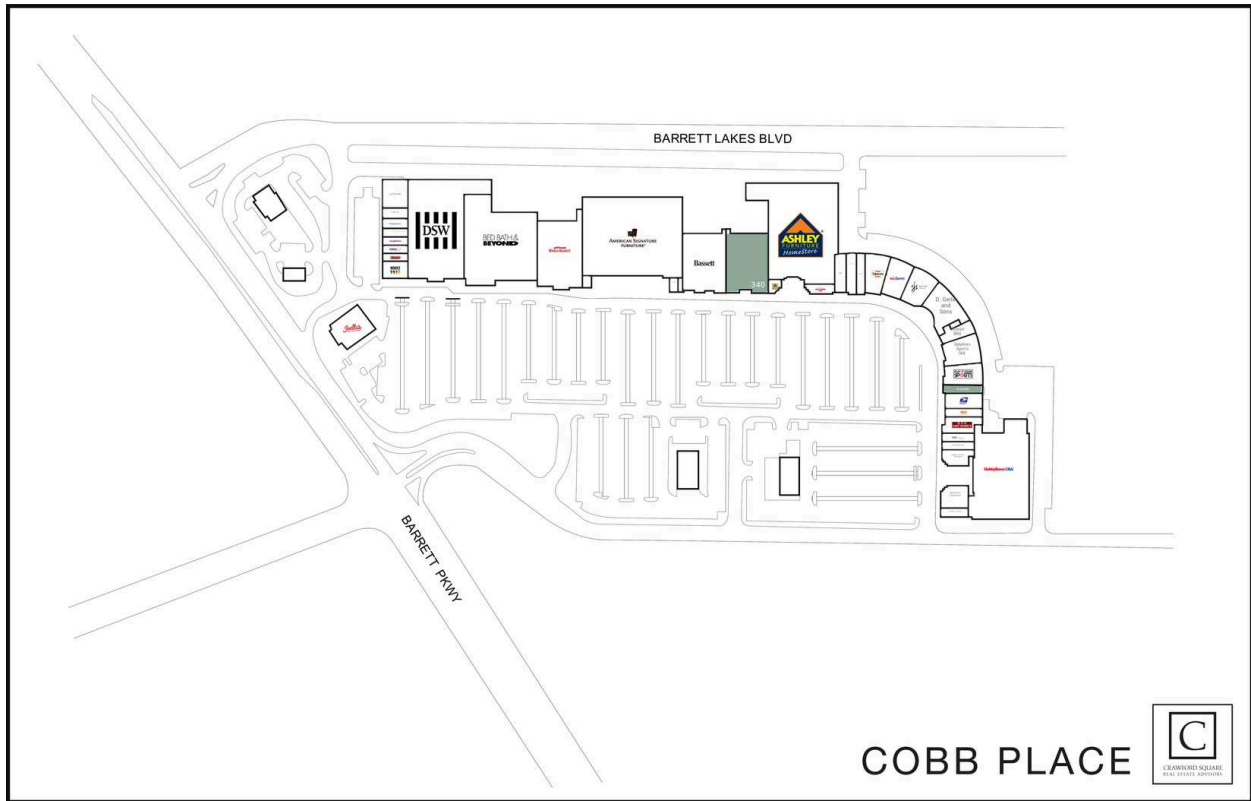

Cobb Place

100 Vitality Veterinary	4,770 SF	314 Shoe Repair	300 SF
110 Wang's Feet	1,500 SF	320 Bassett Furniture	15,000 SF
114 Weight Watchers	1,500 SF	340 AVAILABLE	14,990 SF
118 Yvonne's Threading and Wax Studio	1,200 SF	356 Honey Bee Cafe	1,960 SF
122 Jersey Mike's Subs	1,200 SF	400 Ashley Furniture	42,871 SF
126 Metro PCS	1,200 SF	450 Mattress USA	3,587 SF
128 Furious Styles Barber Shop	1,200 SF	466 Fusion Restaurant	3,205 SF
130 Willy's Mexicana Grill	2,400 SF	470 Portfolio Salon	2,000 SF
150 DSW	36,899 SF	474 Electrolux	1,971 SF
170 Bed Bath & Beyond	35,096 SF	478 Fried Tomato Buffet	7,283 SF
200 Cost Plus World Market	18,277 SF	494 PetSmart	6,282 SF
220 Merle Norman	758 SF	500 JS Sushi & Grill	3,680 SF
250 American Signature Furniture	50,000 SF	520/530 D. Geller and Sons	4,521 SF
300 Tiger Sugar	862 SF	540 Korean BBQ	3,147 SF

Cobb Place

540A Utility Closet	720 SF	592 Lendmark Financial Services	1,400 SF
544 Sidelines Sports Grill	6,021 SF	596 Lavish Nail and Spa	1,278 SF
560 Play it again Sports	4,894 SF	600 El Nopalito Mexican Restaurant	2,790 SF
568 AVAILABLE	1,983 SF	650 HobbyTown U.S.A.	30,277 SF
572 U.S. Post Office	3,816 SF	700 Optimum Aquarium	4,050 SF
580 Wing Factory & Cafe'	1,900 SF	708 Instant Imprints	1,357 SF
584/588 Chef Huang's	3,345 SF	840 Joella's	3,700 SF