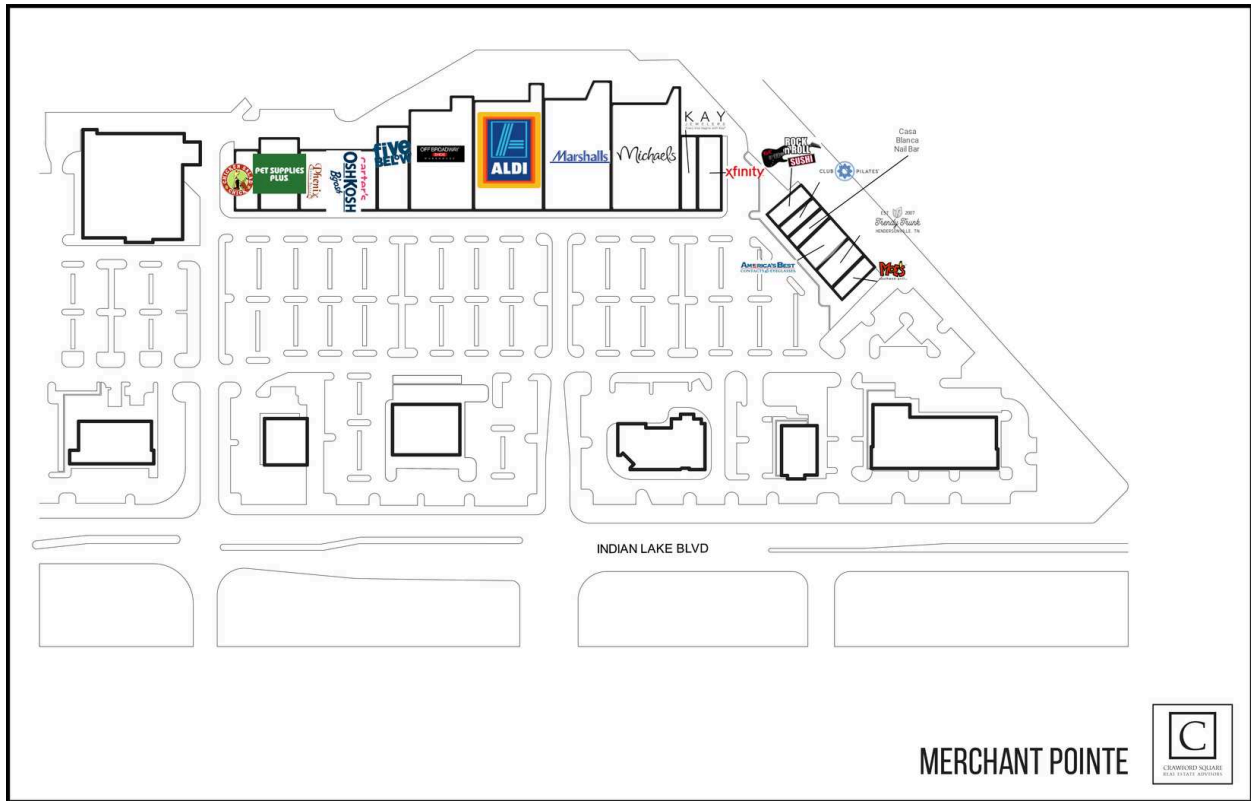

# Merchant Pointe

100 Chicken Salad Chick	2,998 SF	850 Michaels	21,720 SF
200 Pet Supplies Plus	8,016 SF	900 Kay Jewelers	3,000 SF
300 Phenix Salon	6,050 SF	950 Xfinity	5,000 SF
400 OshKosh B'gosh	2,885 SF	1001 Rock N Roll Sushi	2,459 SF
450 Carter's	4,201 SF	1002 Club Pilates	1,614 SF
500 Five Below	8,062 SF	1003 Casa Blanca Nail Bar	1,816 SF
600 off Broadway Shoe Warehouse	18,087 SF	1004 America's Best	2,976 SF
700 ALDI Food Market	21,096 SF	1006 Trendy Trunk	3,304 SF
800 Marshall's	22,144 SF	1008 Moe's Southwest Grill	2,580 SF