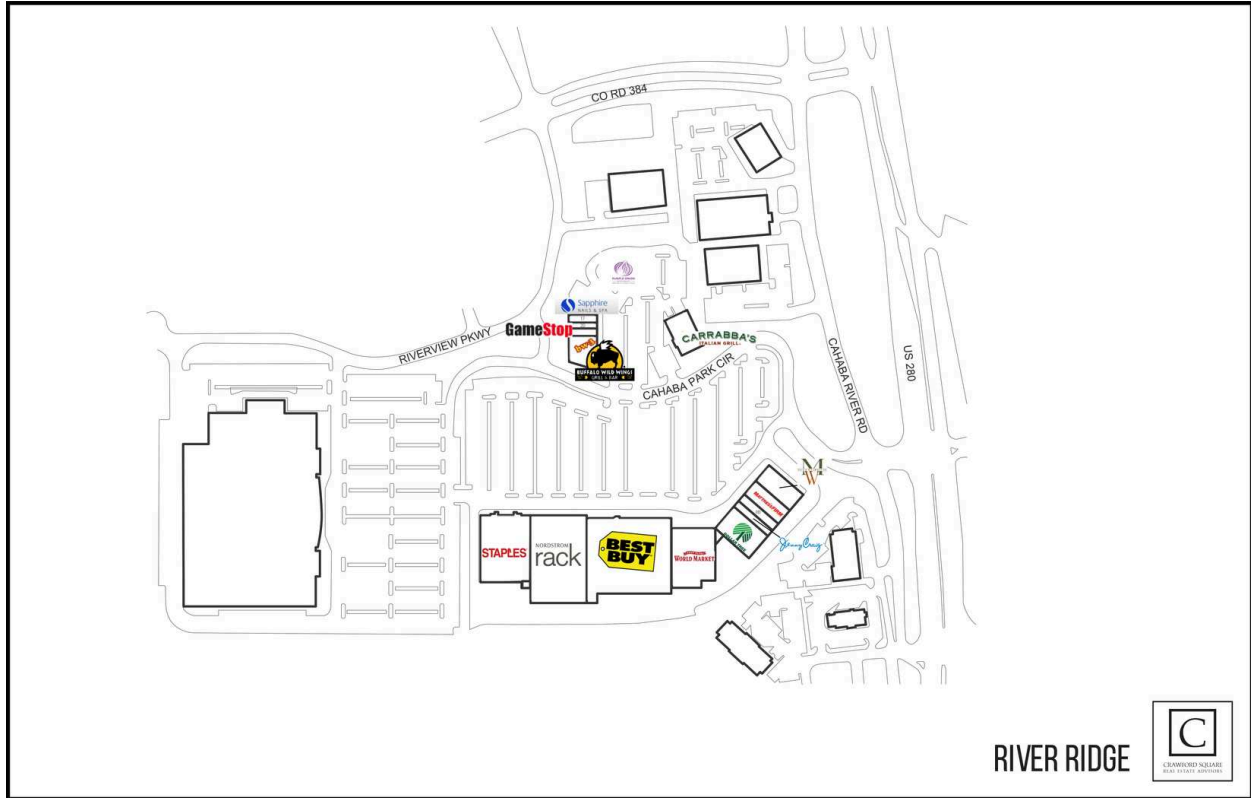

River Ridge

00 Purple Onion		09 Mattress Firm	5,568 SF
01 Staples	29,942 SF	10 Men's Wearhouse	6,600 SF
02 Nordstrom Rack	34,904 SF	11 Carrabba's Italian Grill	6,644 SF
03 Best Buy	45,504 SF	16 GameStop	1,450 SF
04 Cost Plus World Market	17,790 SF	17 Brows Threading & Waxing	1,499 SF
06 The Dollar Tree	9,000 SF	18 Sapphire Nails Spa	3,050 SF
8A Jenny Craig	2,395 SF	19 Buffalo Wild Wings	6,375 SF
8B Saigon Noodle House	2,782 SF	20 The Hair Bar	1,182 SF