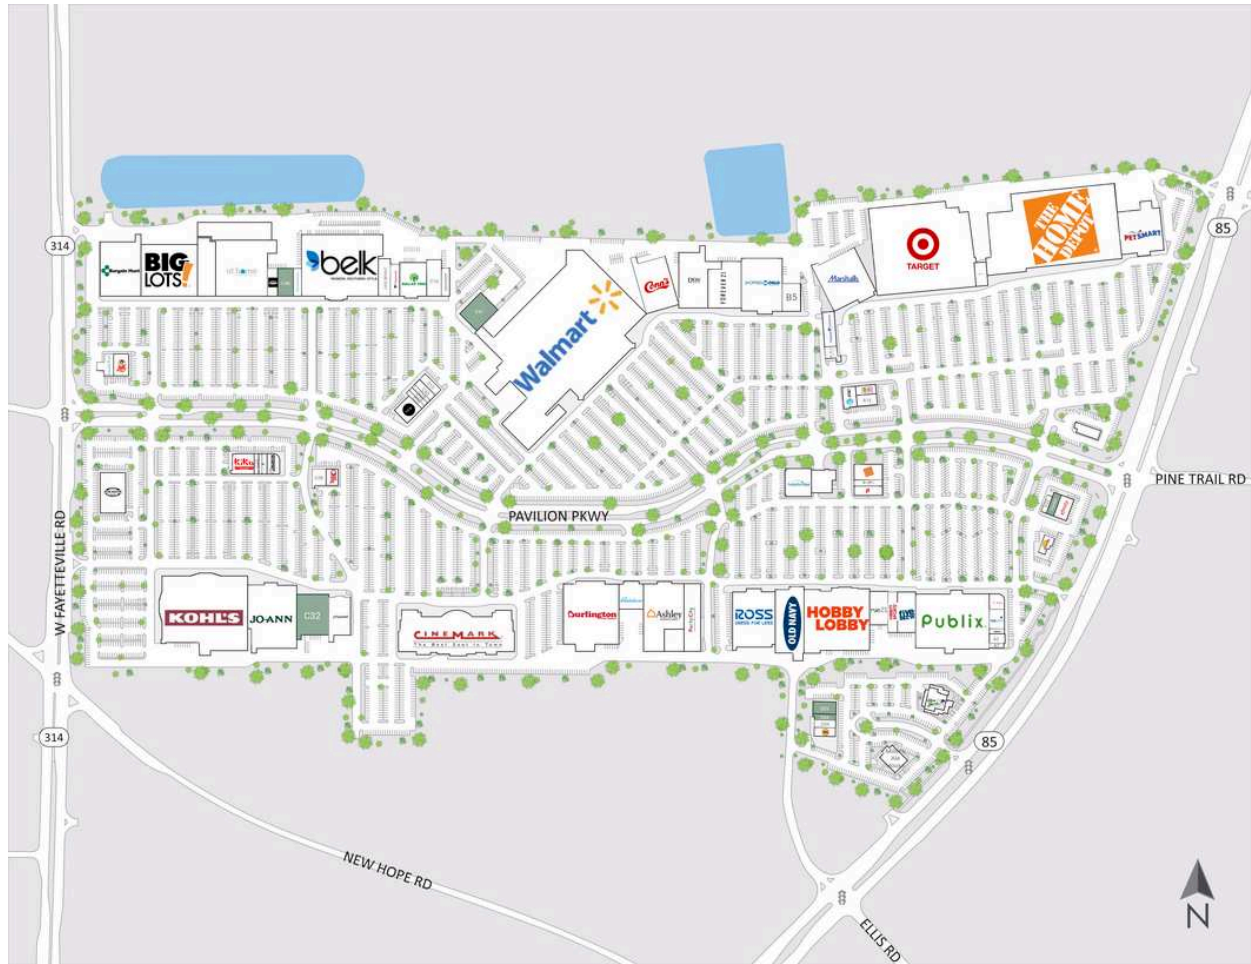

# Fayette Pavilion

A1 Queen Latifah's African Hair Braiding	800 SF	A21 PetSmart	25,416 SF
A10 Old Navy	19,555 SF	A22 Jen's Fish Fry	1,300 SF
A11 Ross Dress for Less	32,587 SF	A23A Comcast Xfinity	4,200 SF
A12 BonChon	3,600 SF	<b>A23B AVAILABLE</b>	2,397 SF
A13 RC's Waxing	2,400 SF	A24 Five Below	10,642 SF
A14 Rack Room Shoes	6,000 SF	A3 uBreakiFix	1,000 SF
A15 Fayetteville Smiles Dentistry & Orthodontics	3,296 SF	A4A T Mobile	3,000 SF
A15B AT&T	3,625 SF	A4B FedEx Office	3,427 SF
A15C Sweet Frog Frozen Yogurt	1,775 SF	A5 Publix Supermarkets	56,146 SF
A16 Famous Footwear	5,870 SF	A7 Hibbett Sports	4,610 SF
A16A Kay Jewelers	1,960 SF	A8 rue21	8,050 SF
A17 Marshall's	30,090 SF	A9 Hobby Lobby	57,000 SF
A19 America's Best	4,000 SF	B1 Walmart	209,751 SF
A2 North Georgia Orthodontic	2,150 SF	B10 Rainbow	9,012 SF