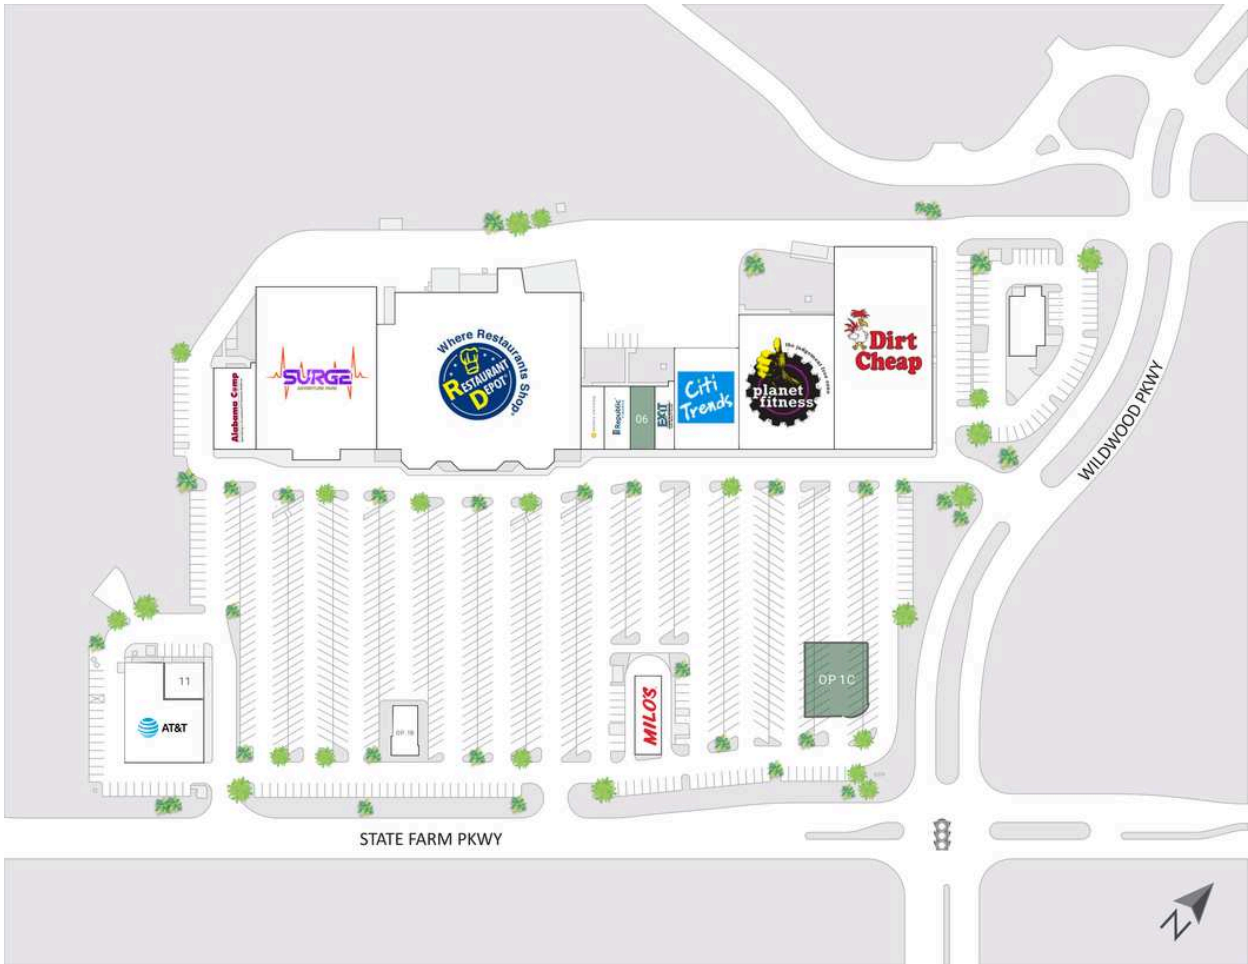

Homewood Commons

ATM Wells Fargo ATM		04 Dennis Uniform	3,200 SF
OP Milo's	6,000 SF	05 Republic Finance	2,000 SF
OP 1B Terry Ho	22,216 SF	06 AVAILABLE	2,000 SF
OP 1C AVAILABLE	35,284 SF	07 Exit Elite Realty	2,000 SF
OP 1C AVAILABLE	35,284 SF	08 Citi Trends	10,000 SF
TWR T-Mobile South		09 Planet Fitness	20,000 SF
01 Alabama Comp	5,000 SF	10 Dirt Cheap	30,000 SF
02 Surge Trampoline	30,000 SF	11 Nails for You	2,500 SF
03 Restaurant Depot	52,091 SF	12 AT&T	10,000 SF