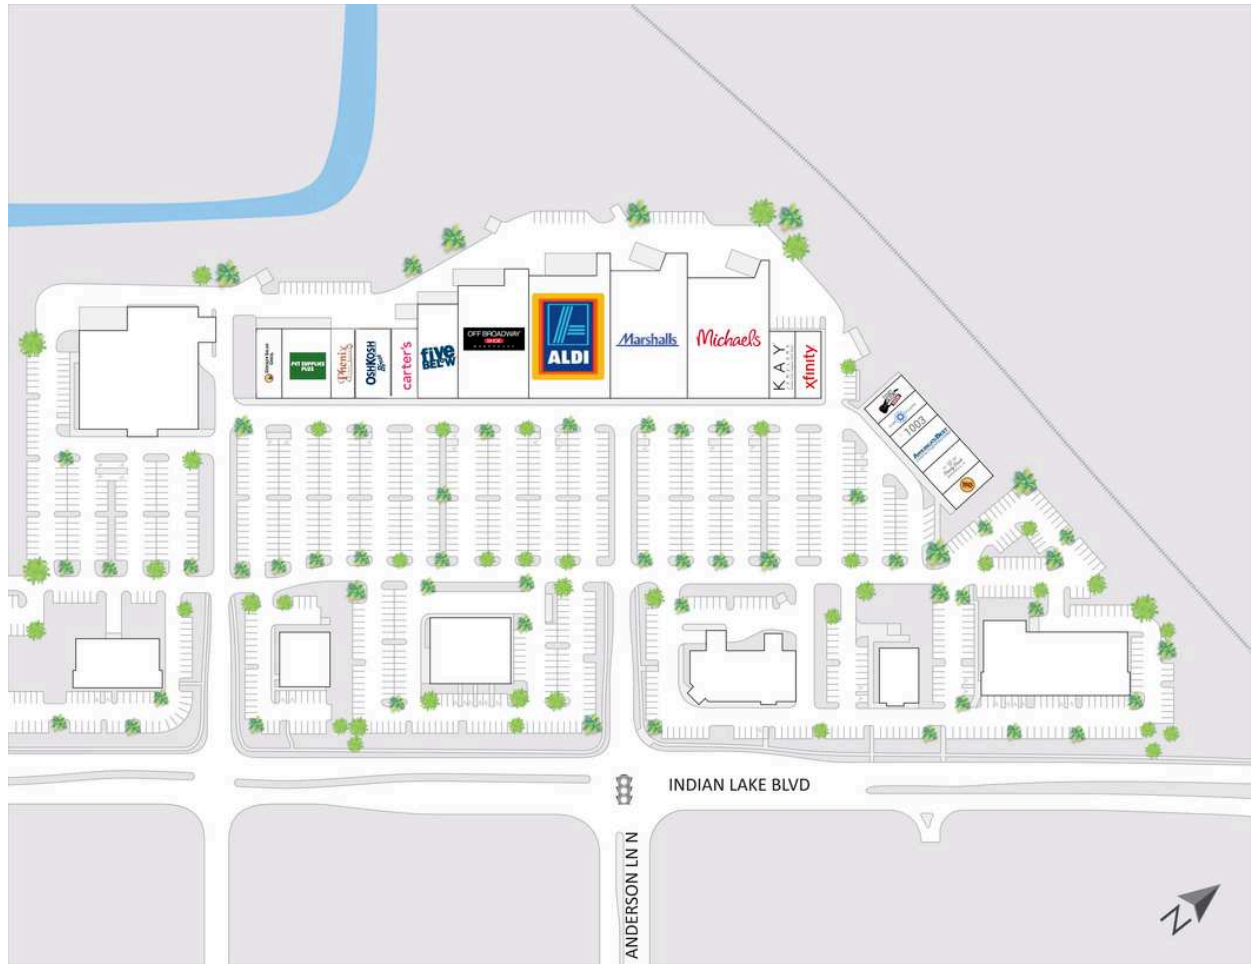

Merchant Pointe

100 Chicken Salad Chick	2,998 SF	850 Michaels Crafts	21,720 SF
200 Pet Supplies Plus	8,016 SF	900 Kay Jewelers	3,000 SF
300 Phenix Salons	6,050 SF	950 Xfinity	5,000 SF
400 OshKosh B'gosh	2,885 SF	1001 Rock N Roll Sushi	2,459 SF
450 Carter's	4,201 SF	1002 Club Pilates	1,614 SF
500 Five Below	8,062 SF	1003 Casa Blanca Nail Bar	1,816 SF
600 Off Broadway Shoe Warehouse	18,087 SF	1004 America's Best	2,976 SF
700 ALDI Food Market	21,096 SF	1006 Trendy Trunk	3,304 SF
800 Marshall's	22,144 SF	1008 Moe's Southwest Grill	2,580 SF