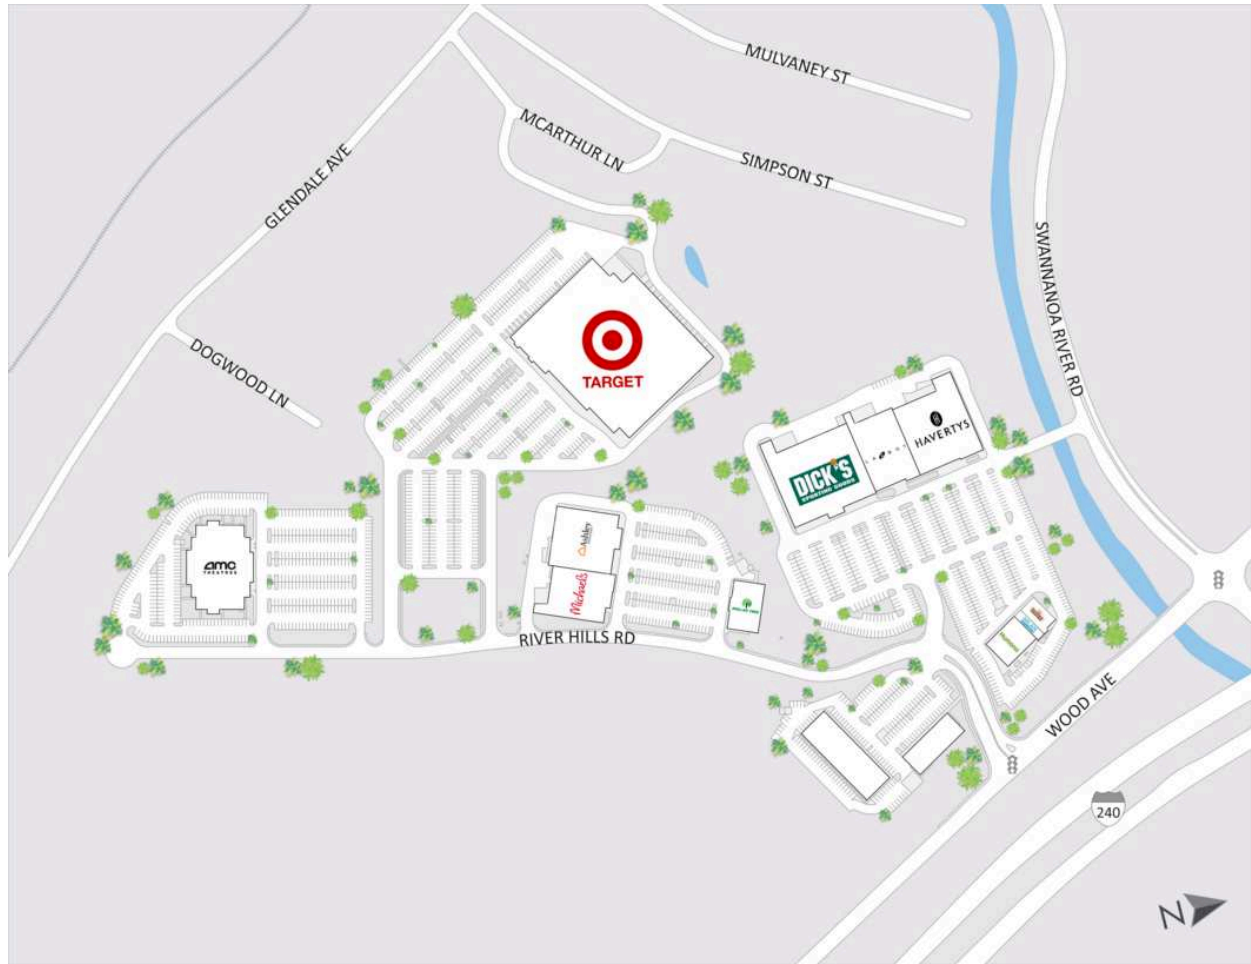

# River Hills

OP AMC Theaters		053 Haverly's	33,000 SF
OP1 Target		058 Dicks Sporting Goods	44,000 SF
001 La Rumba	5,600 SF	059 Michaels Crafts	20,000 SF
01 Ashley Furniture	25,000 SF	061 La-Z-Boy	23,575 SF
006 Milan Laser	1,600 SF	062 The Dollar Tree	9,999 SF
007 Humana	6,400 SF		