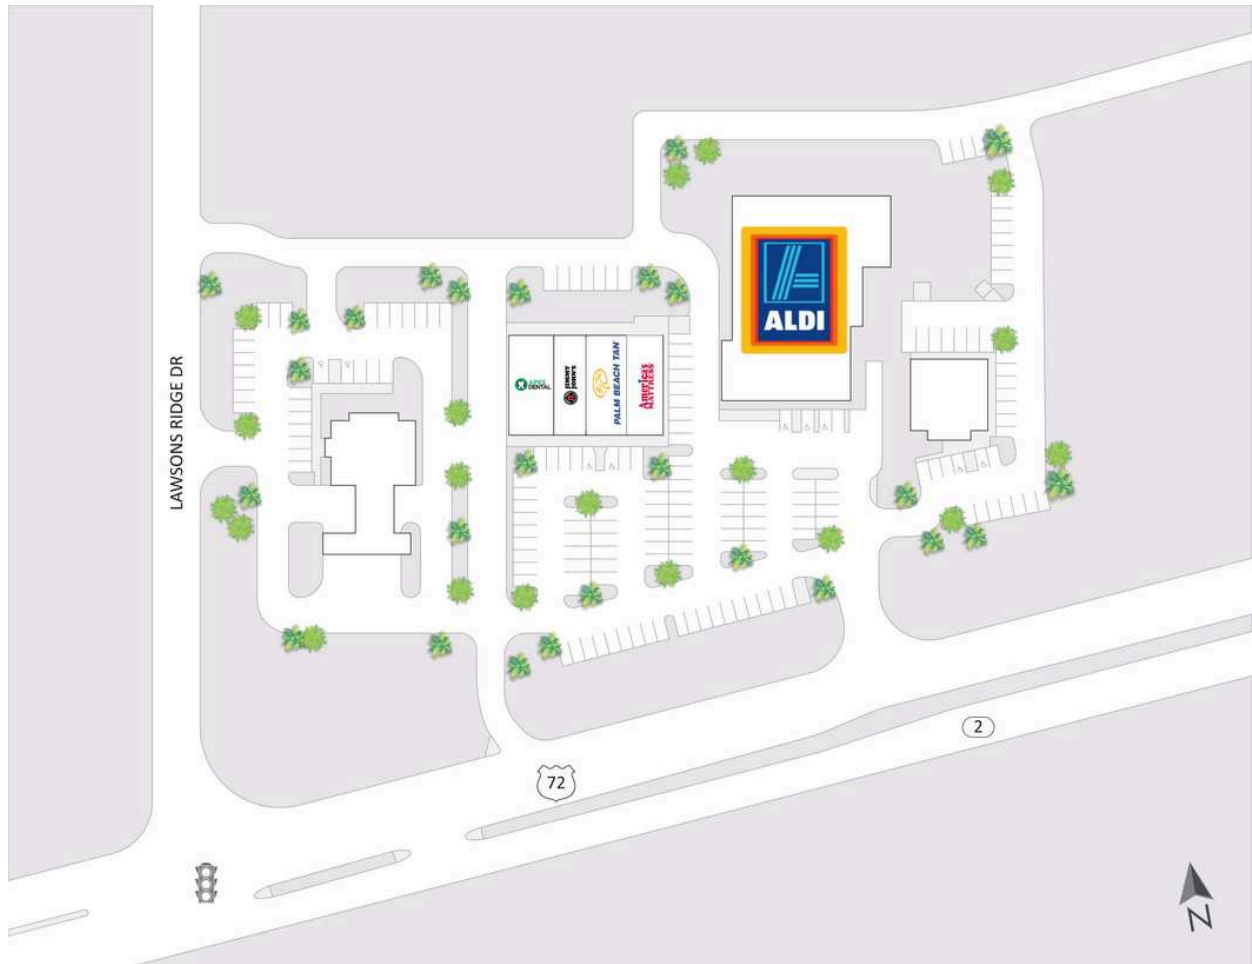

The Shoppes at Lawson's Ridge

OP ALDI Food Market	16,869 SF	103 Palm Beach Tan	2,880 SF
101 Apex Dental	2,800 SF	104 America's Mattress	2,000 SF
102 Jimmy John's	1,855 SF		