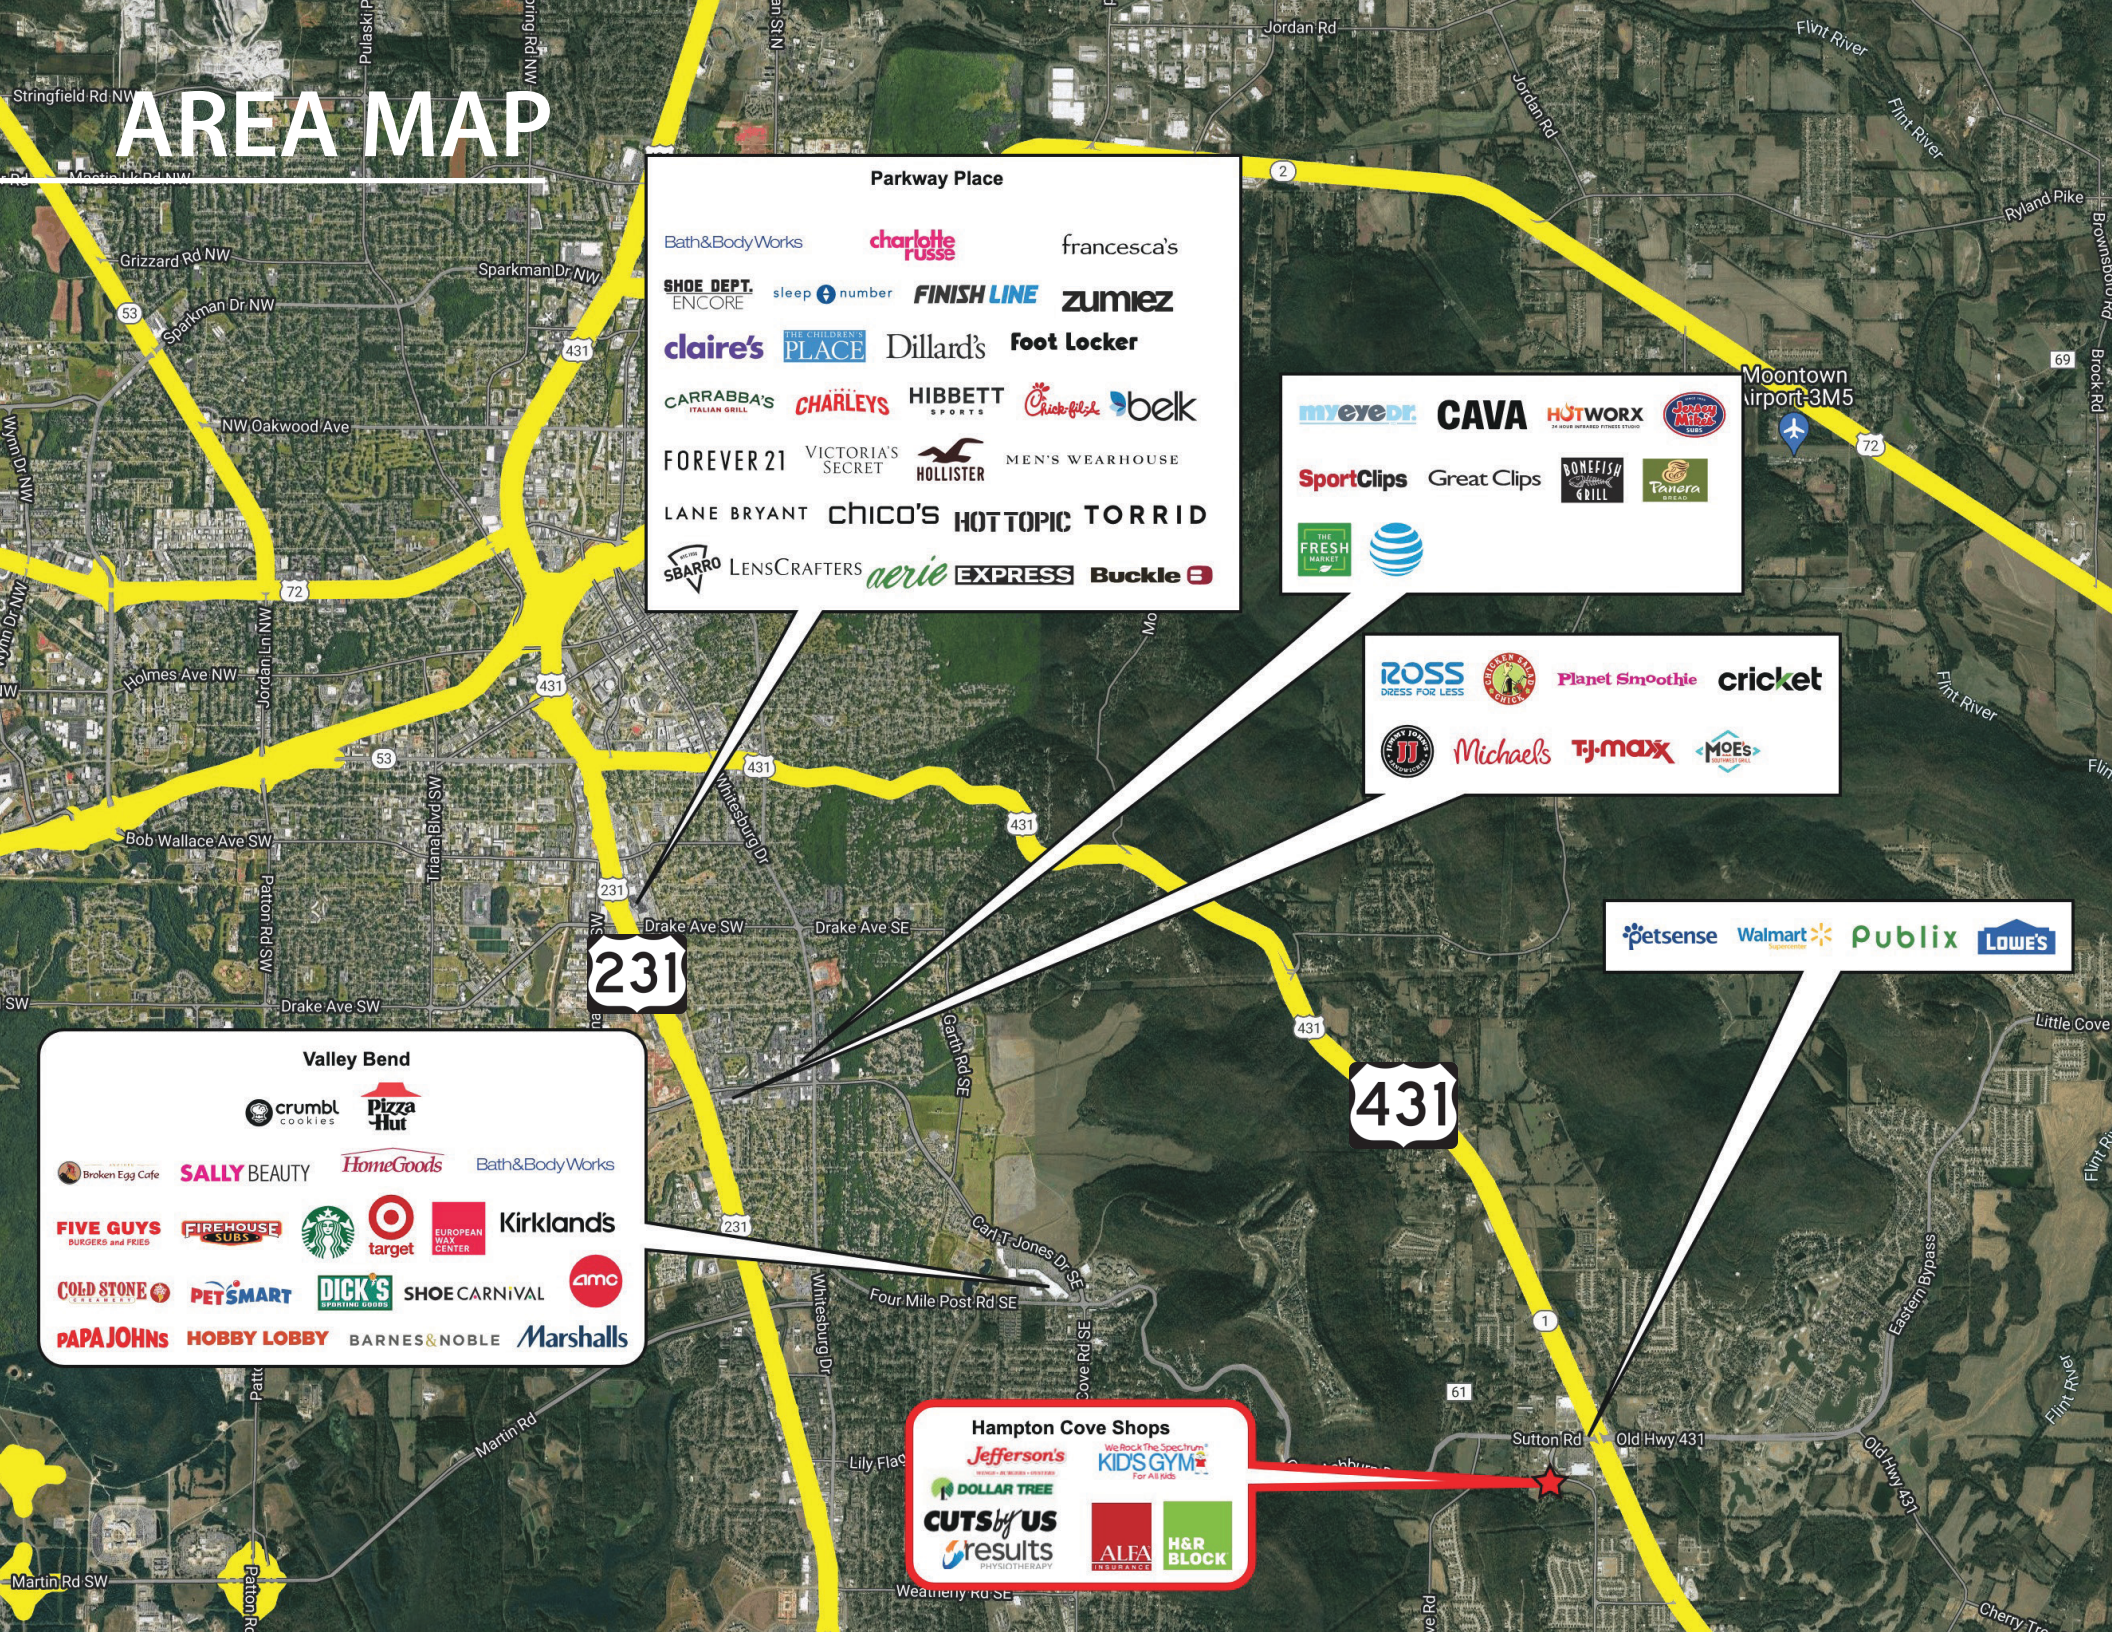

AREA MAP

Parkway Place

Bath&BodyWorks **charlotte russe** francesca's
SHOE DEPT. ENCORE sleep number **FINISH LINE** zumiez
claire's THE CHILDREN'S PLACE Dillard's Foot Locker
CARRABBA'S ITALIAN GRILL **CHARLIE'S** HIBBETT SPORTS Chick-fil-A **belk**
FOREVER 21 VICTORIA'S SECRET HOLLISTER MEN'S WEARHOUSE
LANE BRYANT **CHICO'S** HOTTOPIC TORRID
SBARRO LENS CRAFTERS **aerie** EXPRESS **Buckle**

myeyeDR. **CAVA** **HOTWORX** **JASON MILES**
SportClips Great Clips **BONEFISH** **Panera**
THE FRESH MARKET **AT&T**

Moontown Airport-3M5

ROSS DRESS FOR LESS **ROCKY MOUNTAIN CHICKEN** **Planet Smoothie** **cricket**
JJ **Michaels** **TJ-MAXX** **MOES**

petsense **Walmart** **Publix** **LOWE'S**

Valley Bend

crumbl cookies **Pizza Hut**
Broken Egg Cafe **SALLY BEAUTY** **HomeGoods** Bath&BodyWorks
FIVE GUYS **FIREHOUSE SUBS** **Starbucks** **target** **EUROPEAN WAX CENTER** **Kirkland's**
COLD STONE **PETSMART** **DICK'S** **SHOE CARNIVAL** **amc**
PAPA JOHN'S **HOBBY LOBBY** **BARNES & NOBLE** **Marshalls**

Hampton Cove Shops

Jefferson's **KIDSGYM**
DOLLAR TREE **CUTS by US** **results** **ALFA** **H&R BLOCK**