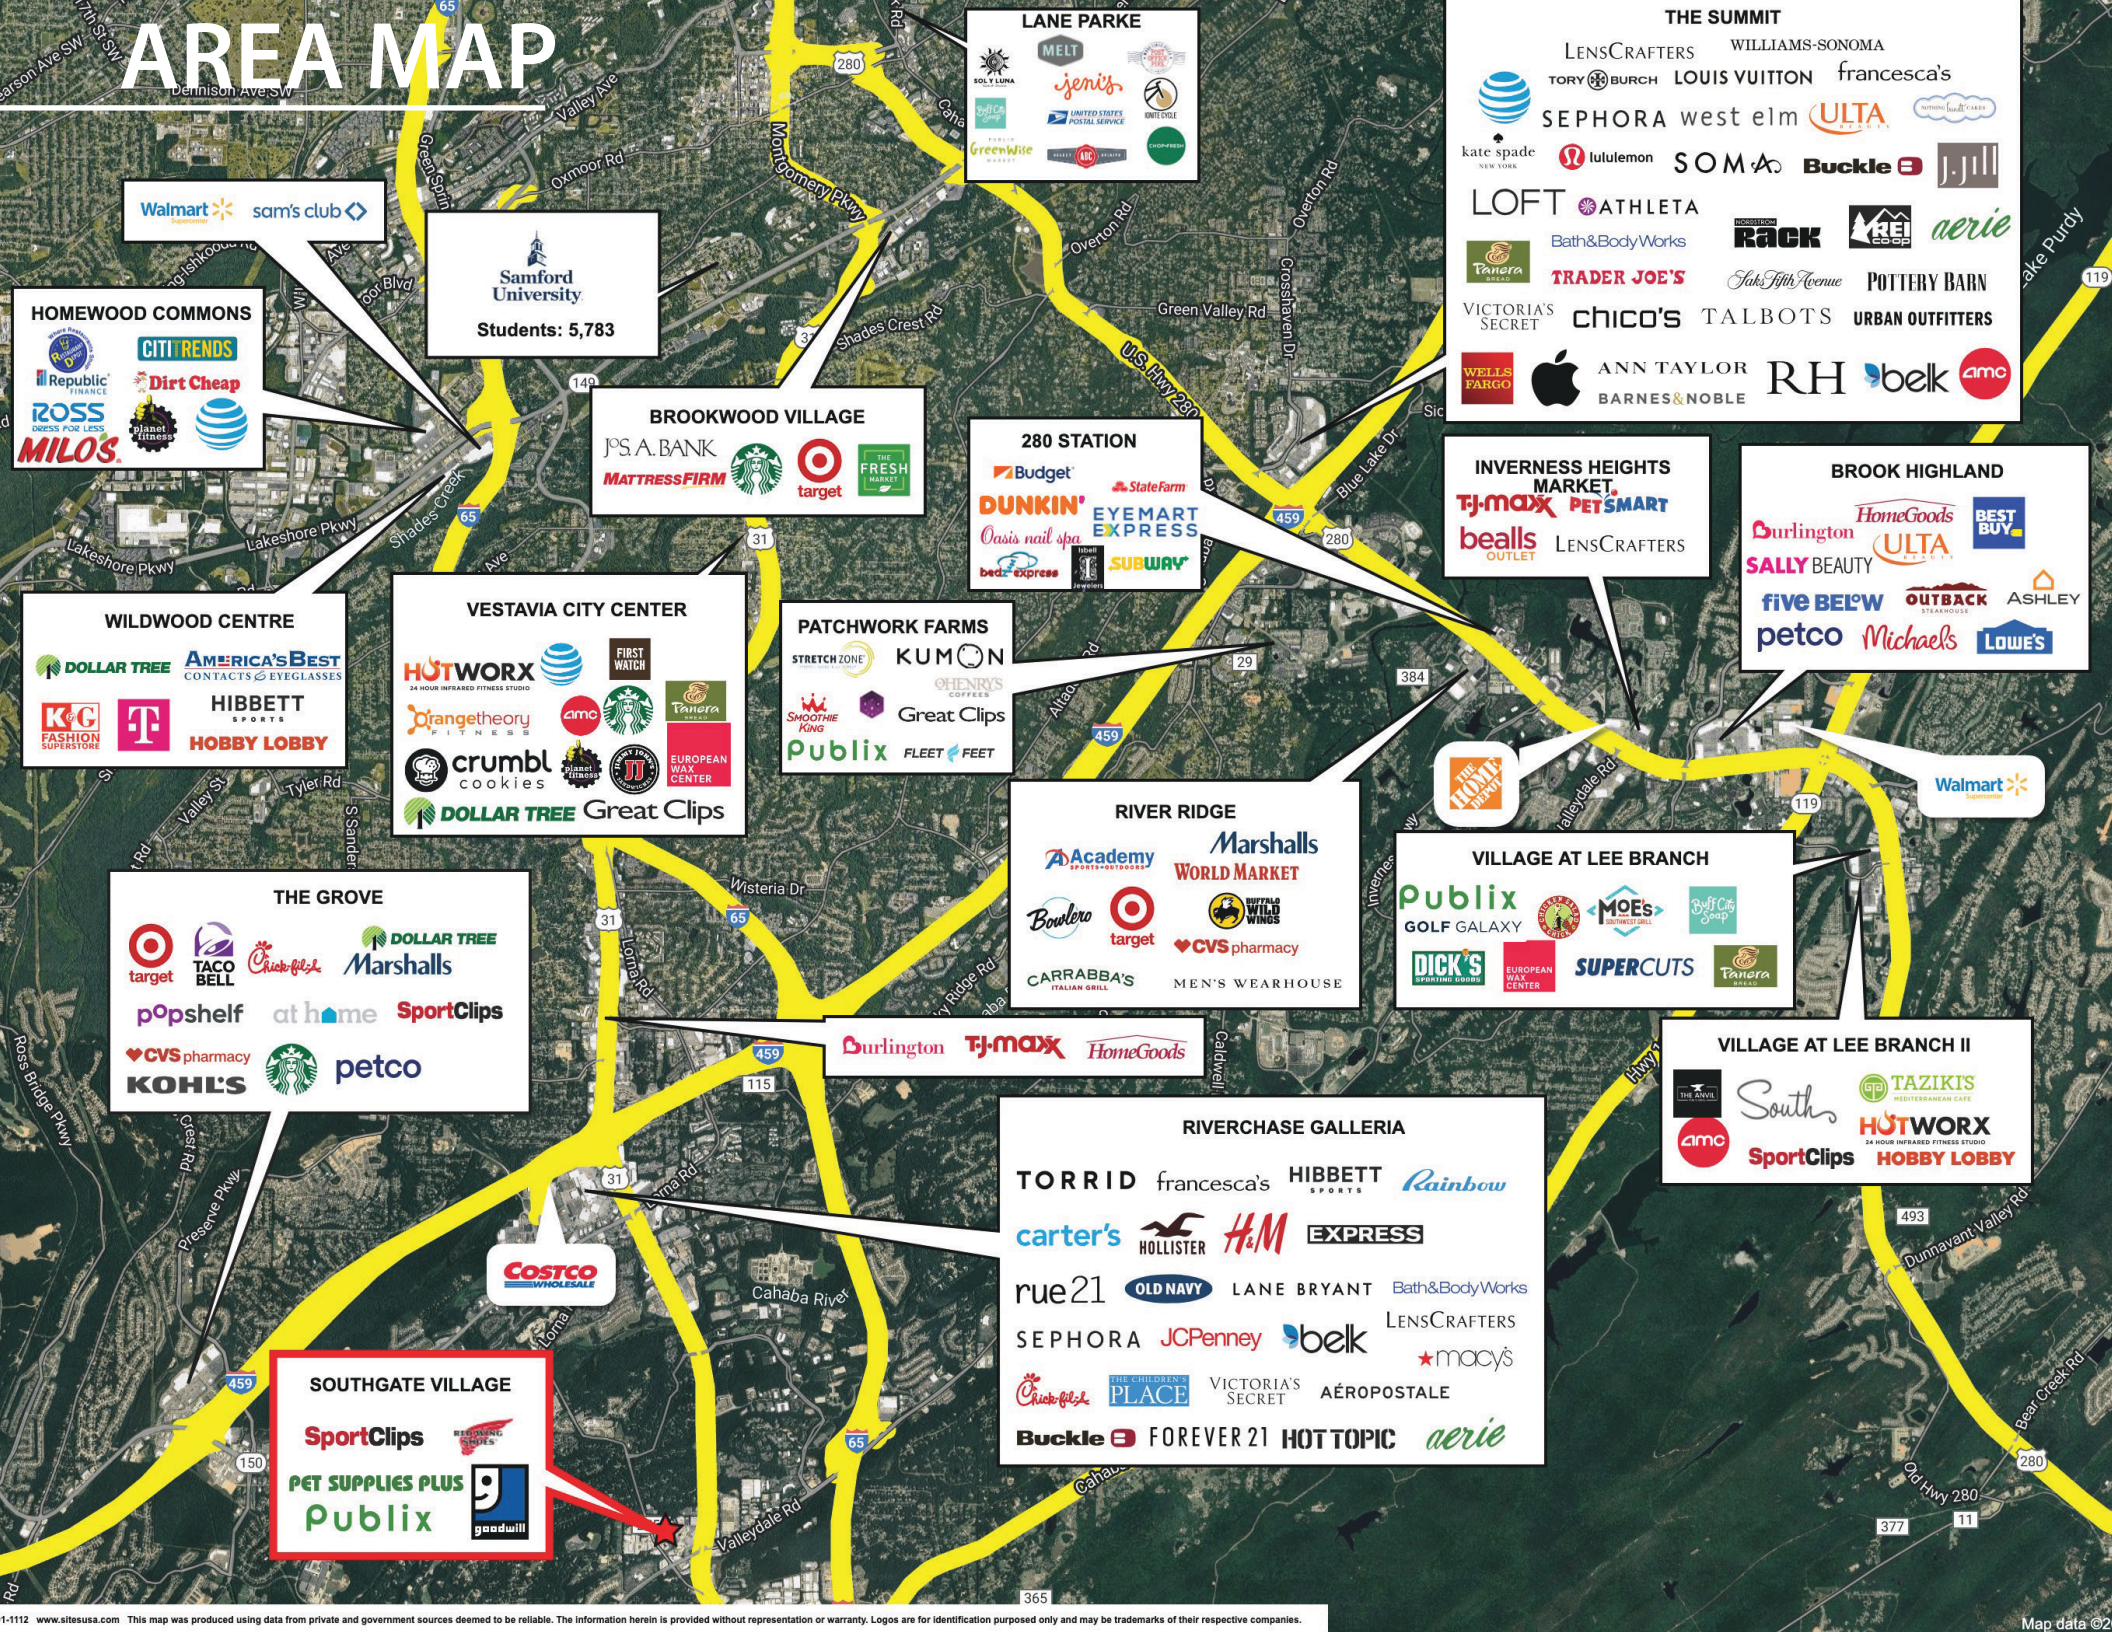

AREA MAP

Walmart **sam's club**

Samford University
Students: 5,783

LANE PARKE
MELT
jenie's
UNITED STATES POSTAL SERVICE
GreenWise MARKET
ONE CYCLE
GREENPEDIA

THE SUMMIT
LENSCRAFTERS WILLIAMS-SONOMA
TORY BURCH LOUIS VUITTON francesca's
SEPHORA west elm ULTA
kate spade lululemon SOMA Buckle J.Jill
LOFT ATHLETA
Bath&BodyWorks RACK REI aerie
Tanera TRADER JOE'S Saks Fifth Avenue POTTERY BARN
VICTORIA'S SECRET CHICO'S TALBOTS URBAN OUTFITTERS
WELLS FARGO Apple ANN TAYLOR BARNES&NOBLE RH belk amc

HOMWOOD COMMONS
CITI TRENDS
Republic Finance Dirt Cheap
ROSS MILOS planet fitness

BROOKWOOD VILLAGE
JOS. A. BANK Starbucks target THE FRESH MARKET

280 STATION
Budget State Farm
DUNKIN' EYEMART EXPRESS
Oasis nail spa SUBWAY

INVERNESS HEIGHTS MARKET
TJ-MAXX PETSMART
bealls LENS CRAFTERS

BROOK HIGHLAND
HomeGoods BEST BUY
Burlington HomeGoods ULTA
SALLY BEAUTY
five BEL'W OUTBACK ASHLEY
petco Michaels LOWE'S

WILDWOOD CENTRE
DOLLAR TREE AMERICA'S BEST CONTACTS & EYEGLASSES
K&G FASHION HIBBETT SPORTS
HOBBY LOBBY

VESTAVIA CITY CENTER
HOTWORX FIRST WATCH
OrangeTheory Fitness AMC Starbucks Tanera
crumbl cookies planet fitness EUROPEAN WAY CENTER
DOLLAR TREE Great Clips

PATCHWORK FARMS
STRETCH ZONE KUMON
OHENRY'S COFFEES
SMOOTHIE KING Great Clips
Publix FLEET FEET

RIVER RIDGE
Academy Sports & Outdoors Marshalls
World Market
Bowlero target BUFFALO WILD WINGS
CARRABBA'S ITALIAN GRILL MEN'S WEARHOUSE

VILLAGE AT LEE BRANCH
Publix GOLF GALAXY MOE'S Buff City Soap
DICK'S SPORTING GOODS EUROPEAN WAY CENTER SUPERCUTS Tanera

THE GROVE
target TACO BELL Chick-fil-A DOLLAR TREE Marshalls
popshef at home SportClips
CVS pharmacy Starbucks petco

Burlington TJ-MAXX HomeGoods

VILLAGE AT LEE BRANCH II
South TAZIKIS
amc SportClips HOTWORX HOBBY LOBBY

RIVERCHASE GALLERIA
TORRID francesca's HIBBETT SPORTS Rainbow
carter's HOLLISTER H&M EXPRESS
rue21 OLD NAVY LANE BRYANT Bath&BodyWorks
SEPHORA JCPenney belk LENS CRAFTERS
Chick-fil-A THE CHILDREN'S PLACE VICTORIA'S SECRET macy's
AÉROPOSTALE
Buckle FOREVER 21 HOT TOPIC aerie

SOUTHGATE VILLAGE
SportClips
PET SUPPLIES PLUS
Publix goodwill

COSTCO WHOLESALE