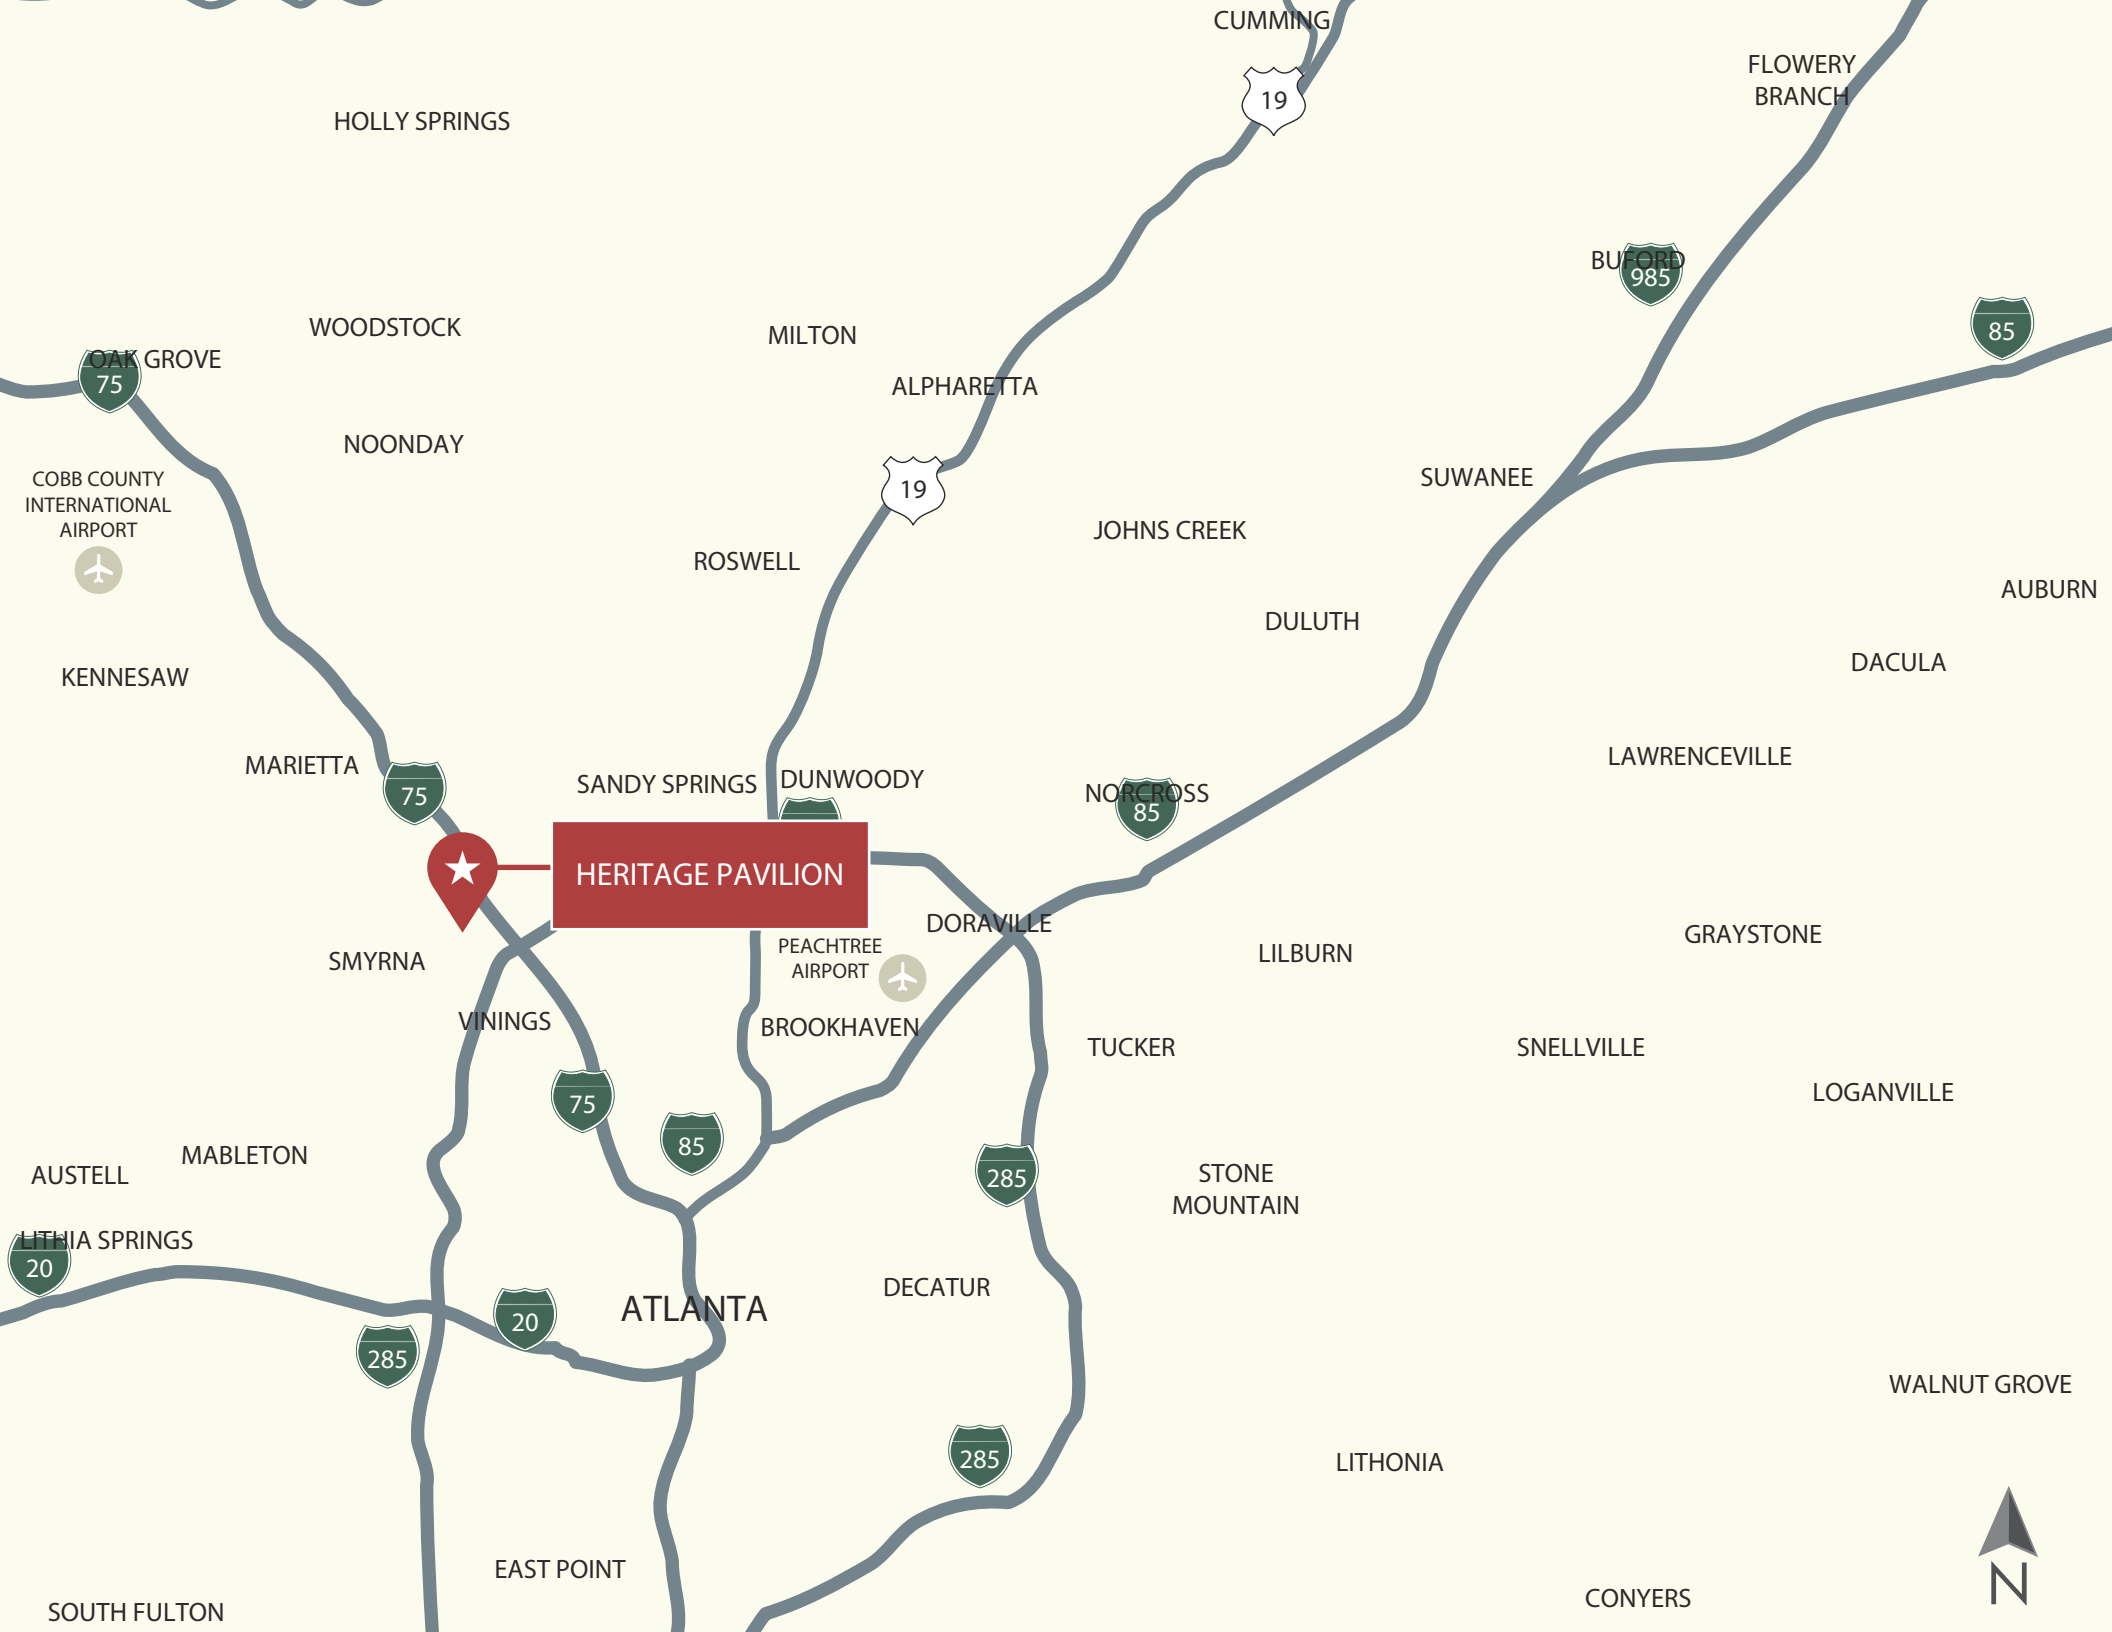

HERITAGE PAVILION