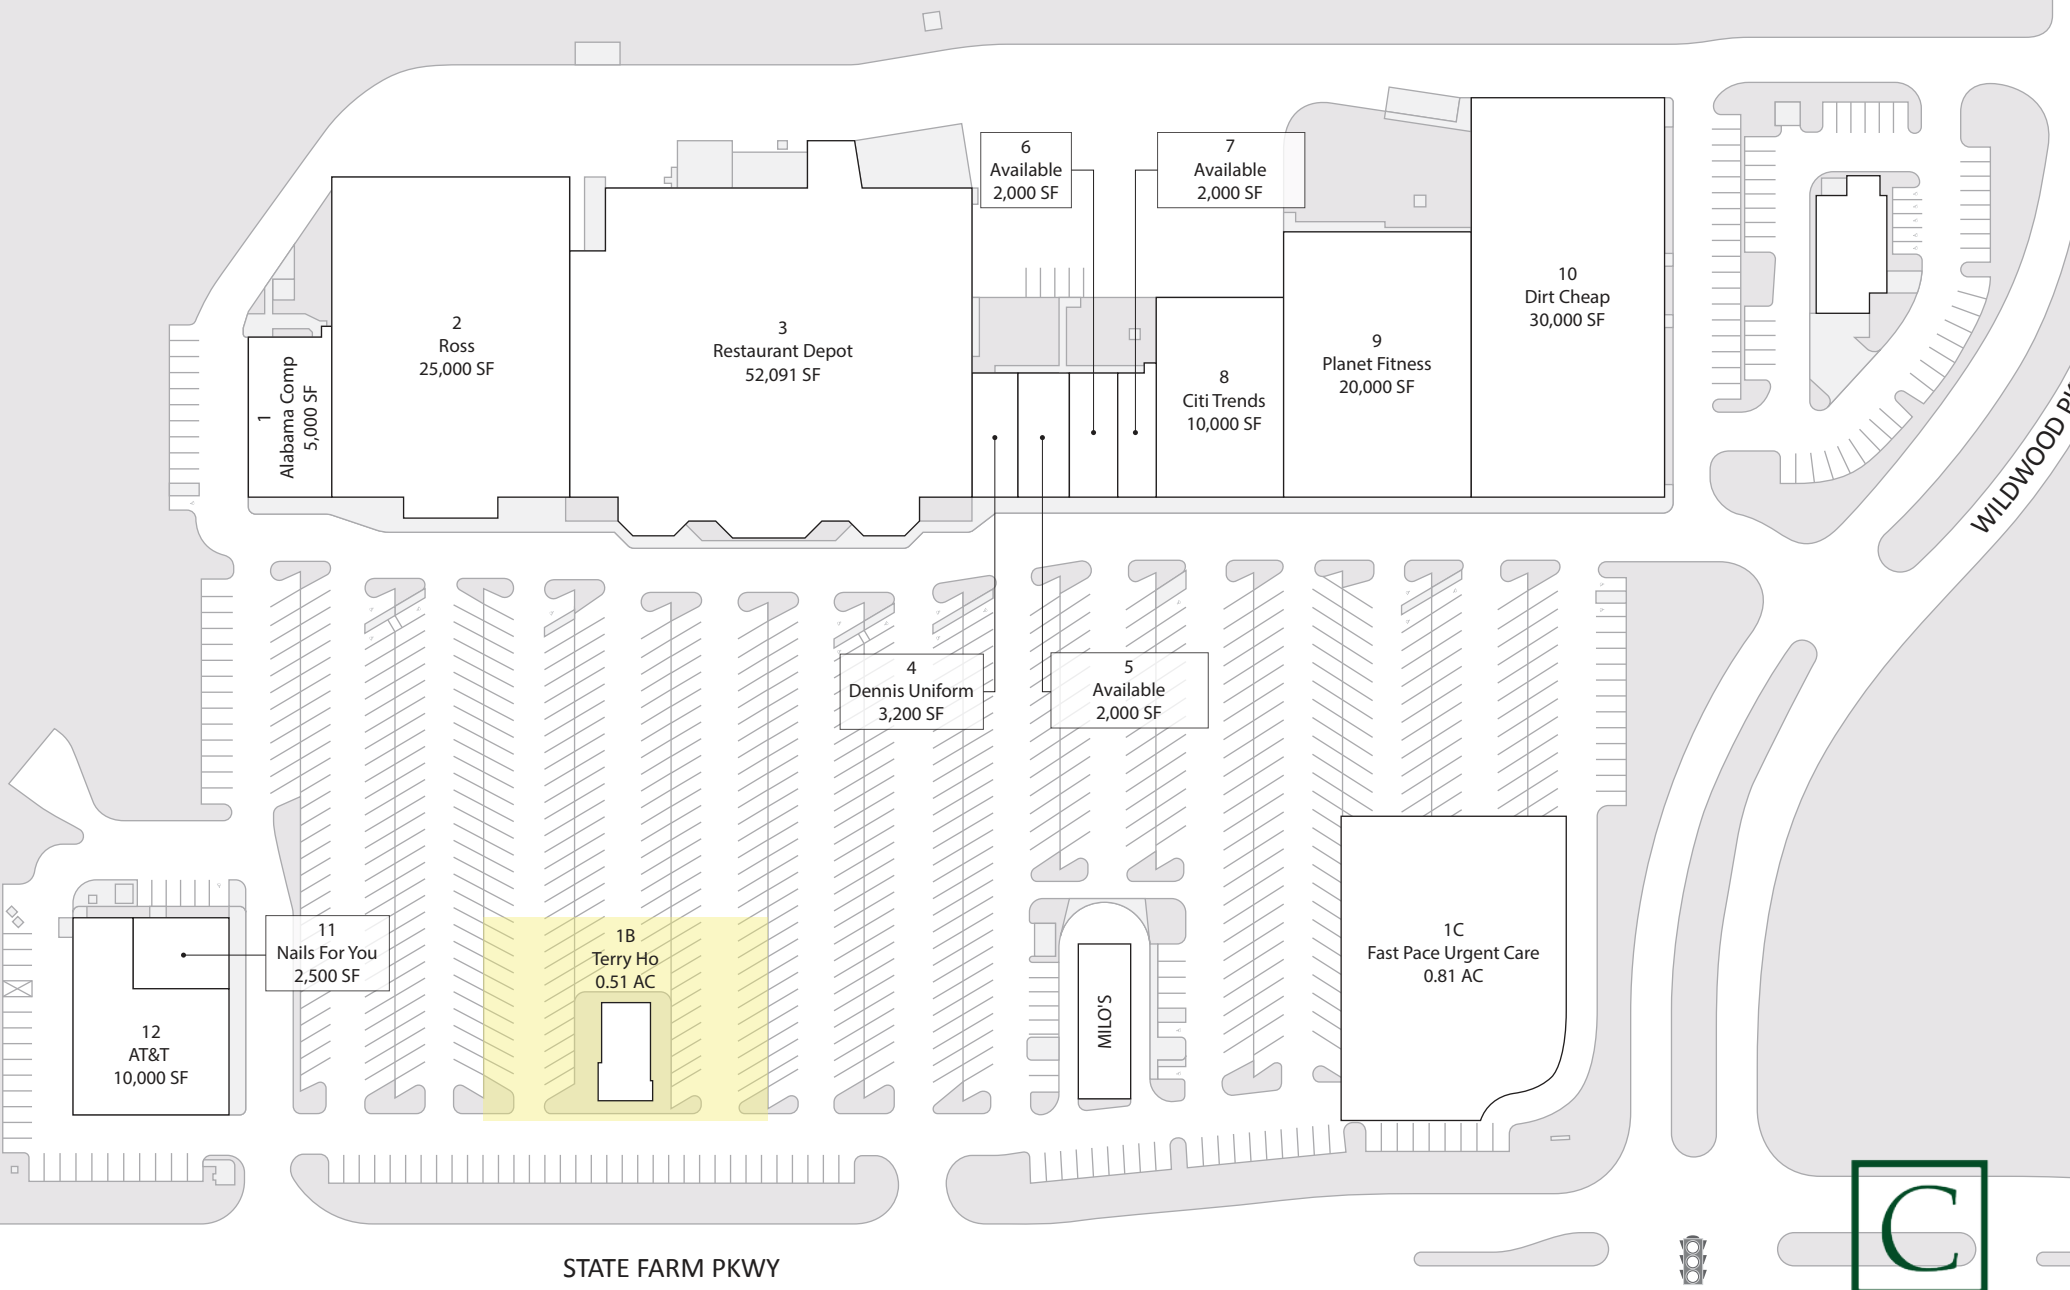

INVERNESS HEIGHTS MARKET
 TJ-MAXX PETSMART
 LENS CRAFTERS

VILLAGE AT LEE BRANCH II
 South TAZIKIS
 amc SportClips HOBBY LOBBY

AREA MAP

HOMWOOD COMMONS

Birmingham Premiere LUX
Cine GSX & Pizza

CRAWFORD SQUARE
REAL ESTATE ADVISORS