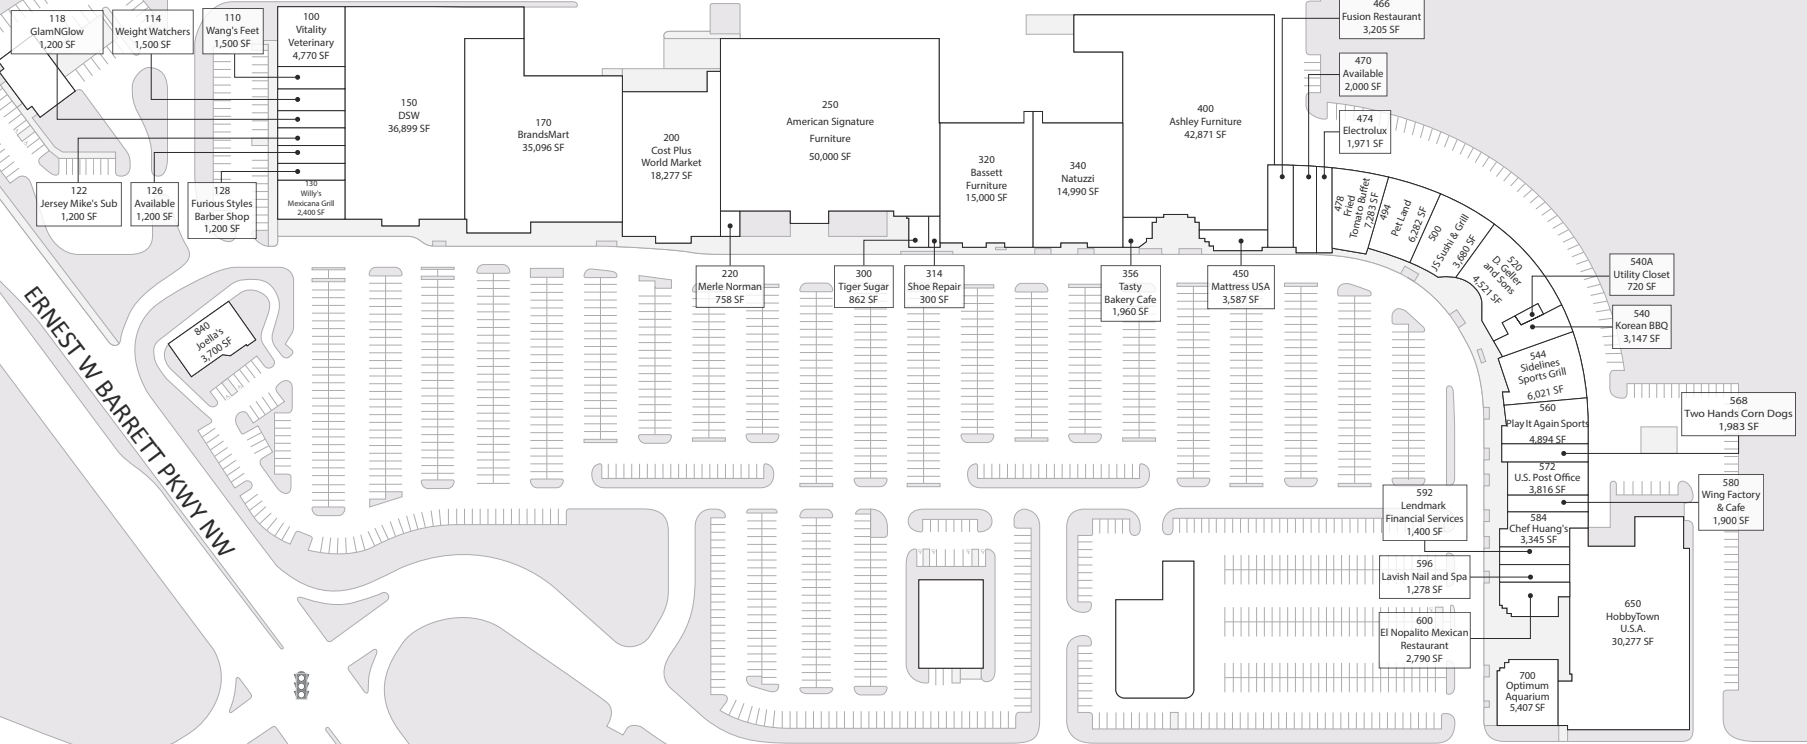

AUTO PARK DR NW

BARRETT LAKES BLVD

ERNEST W BARRETT PKWY NW

HOME CENTER DR

COBB PL PKWY