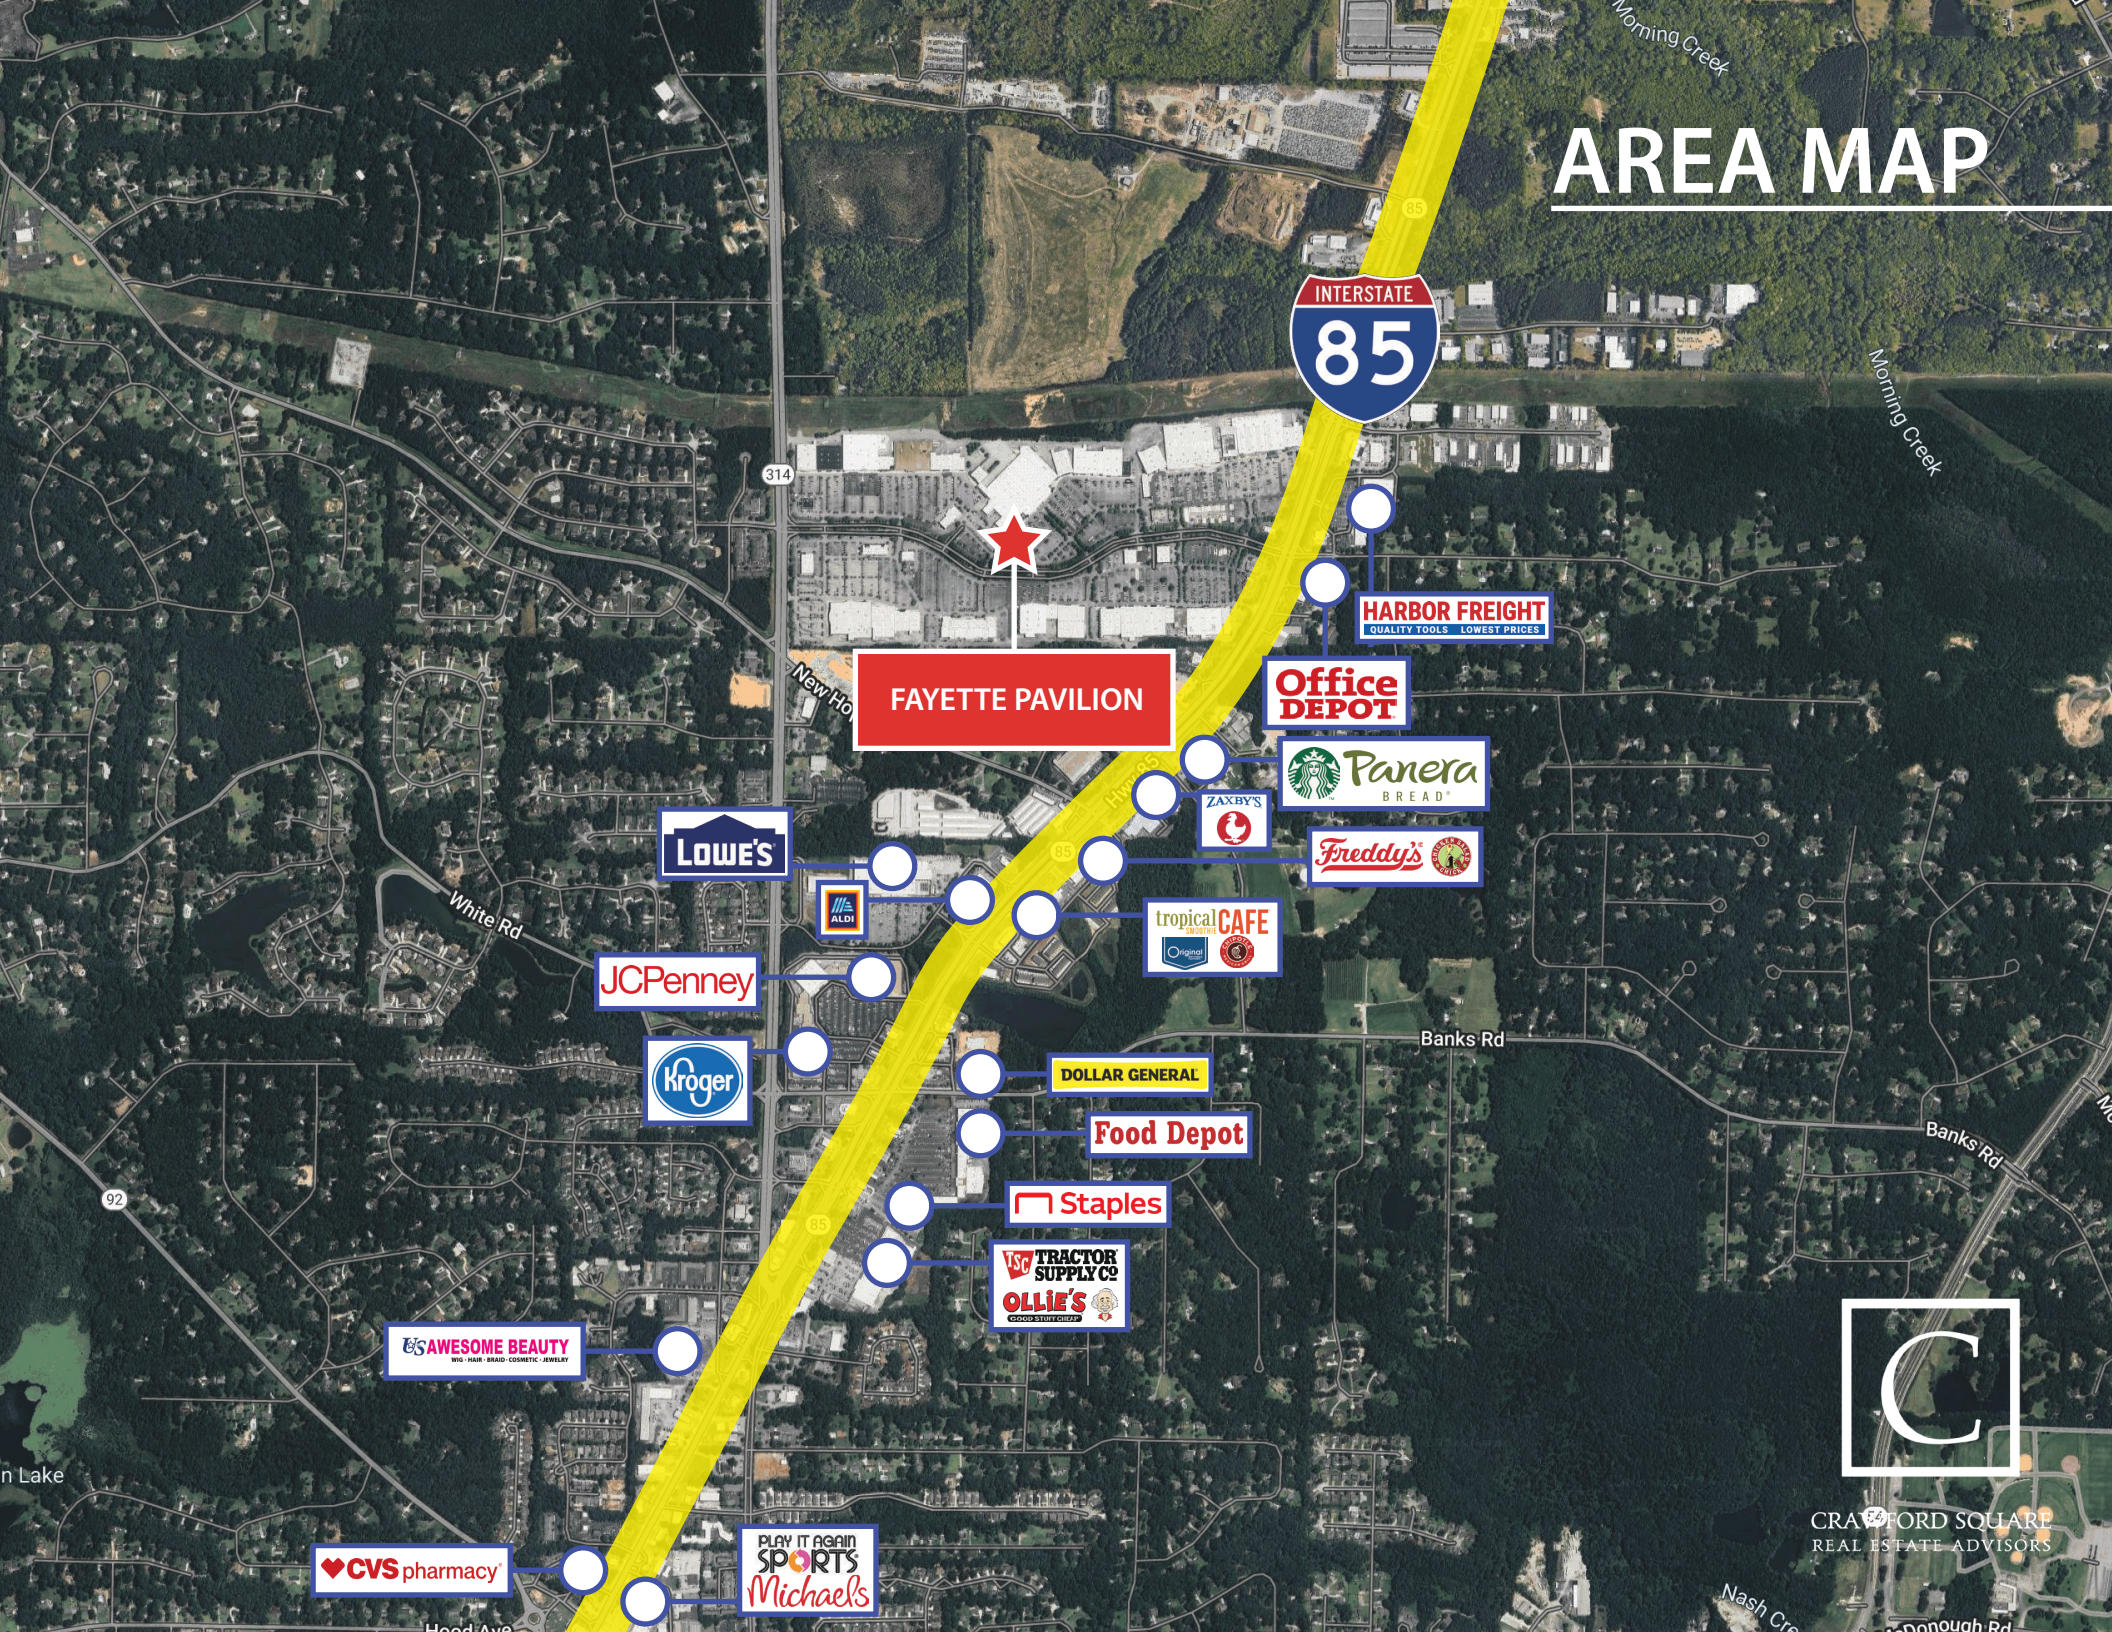

## PROPERTY HIGHLIGHTS

- Located in Atlanta's fastest growing suburb 22 miles from Downtown Atlanta and 11 miles from the Hartsfield-Jackson International Airport
- Dominant Anchors including Walmart, Target, Home Depot, Publix and PetSmart
- Largest open-air shopping center in the state of Georgia

Walmart

THE HOME DEPOT

COSTCO WHOLESALE

SOUTHLAKE MALL

Foot Locker macy's AÉROPOSTALE  
LENSCRAFTERS FOREVER 21 H&M RACK ROOM SHOES HOT TOPIC  
THE CHILDREN'S PLACE rue21 EXPRESS  
VICTORIA'S SECRET Rainbow HIBBETT SPORTS

# AREA MAP

FAYETTE PAVILION

HARBOR FREIGHT  
QUALITY TOOLS LOWEST PRICES

Office DEPOT

Panera BREAD

ZAXBY'S

Freddy's

LOWE'S