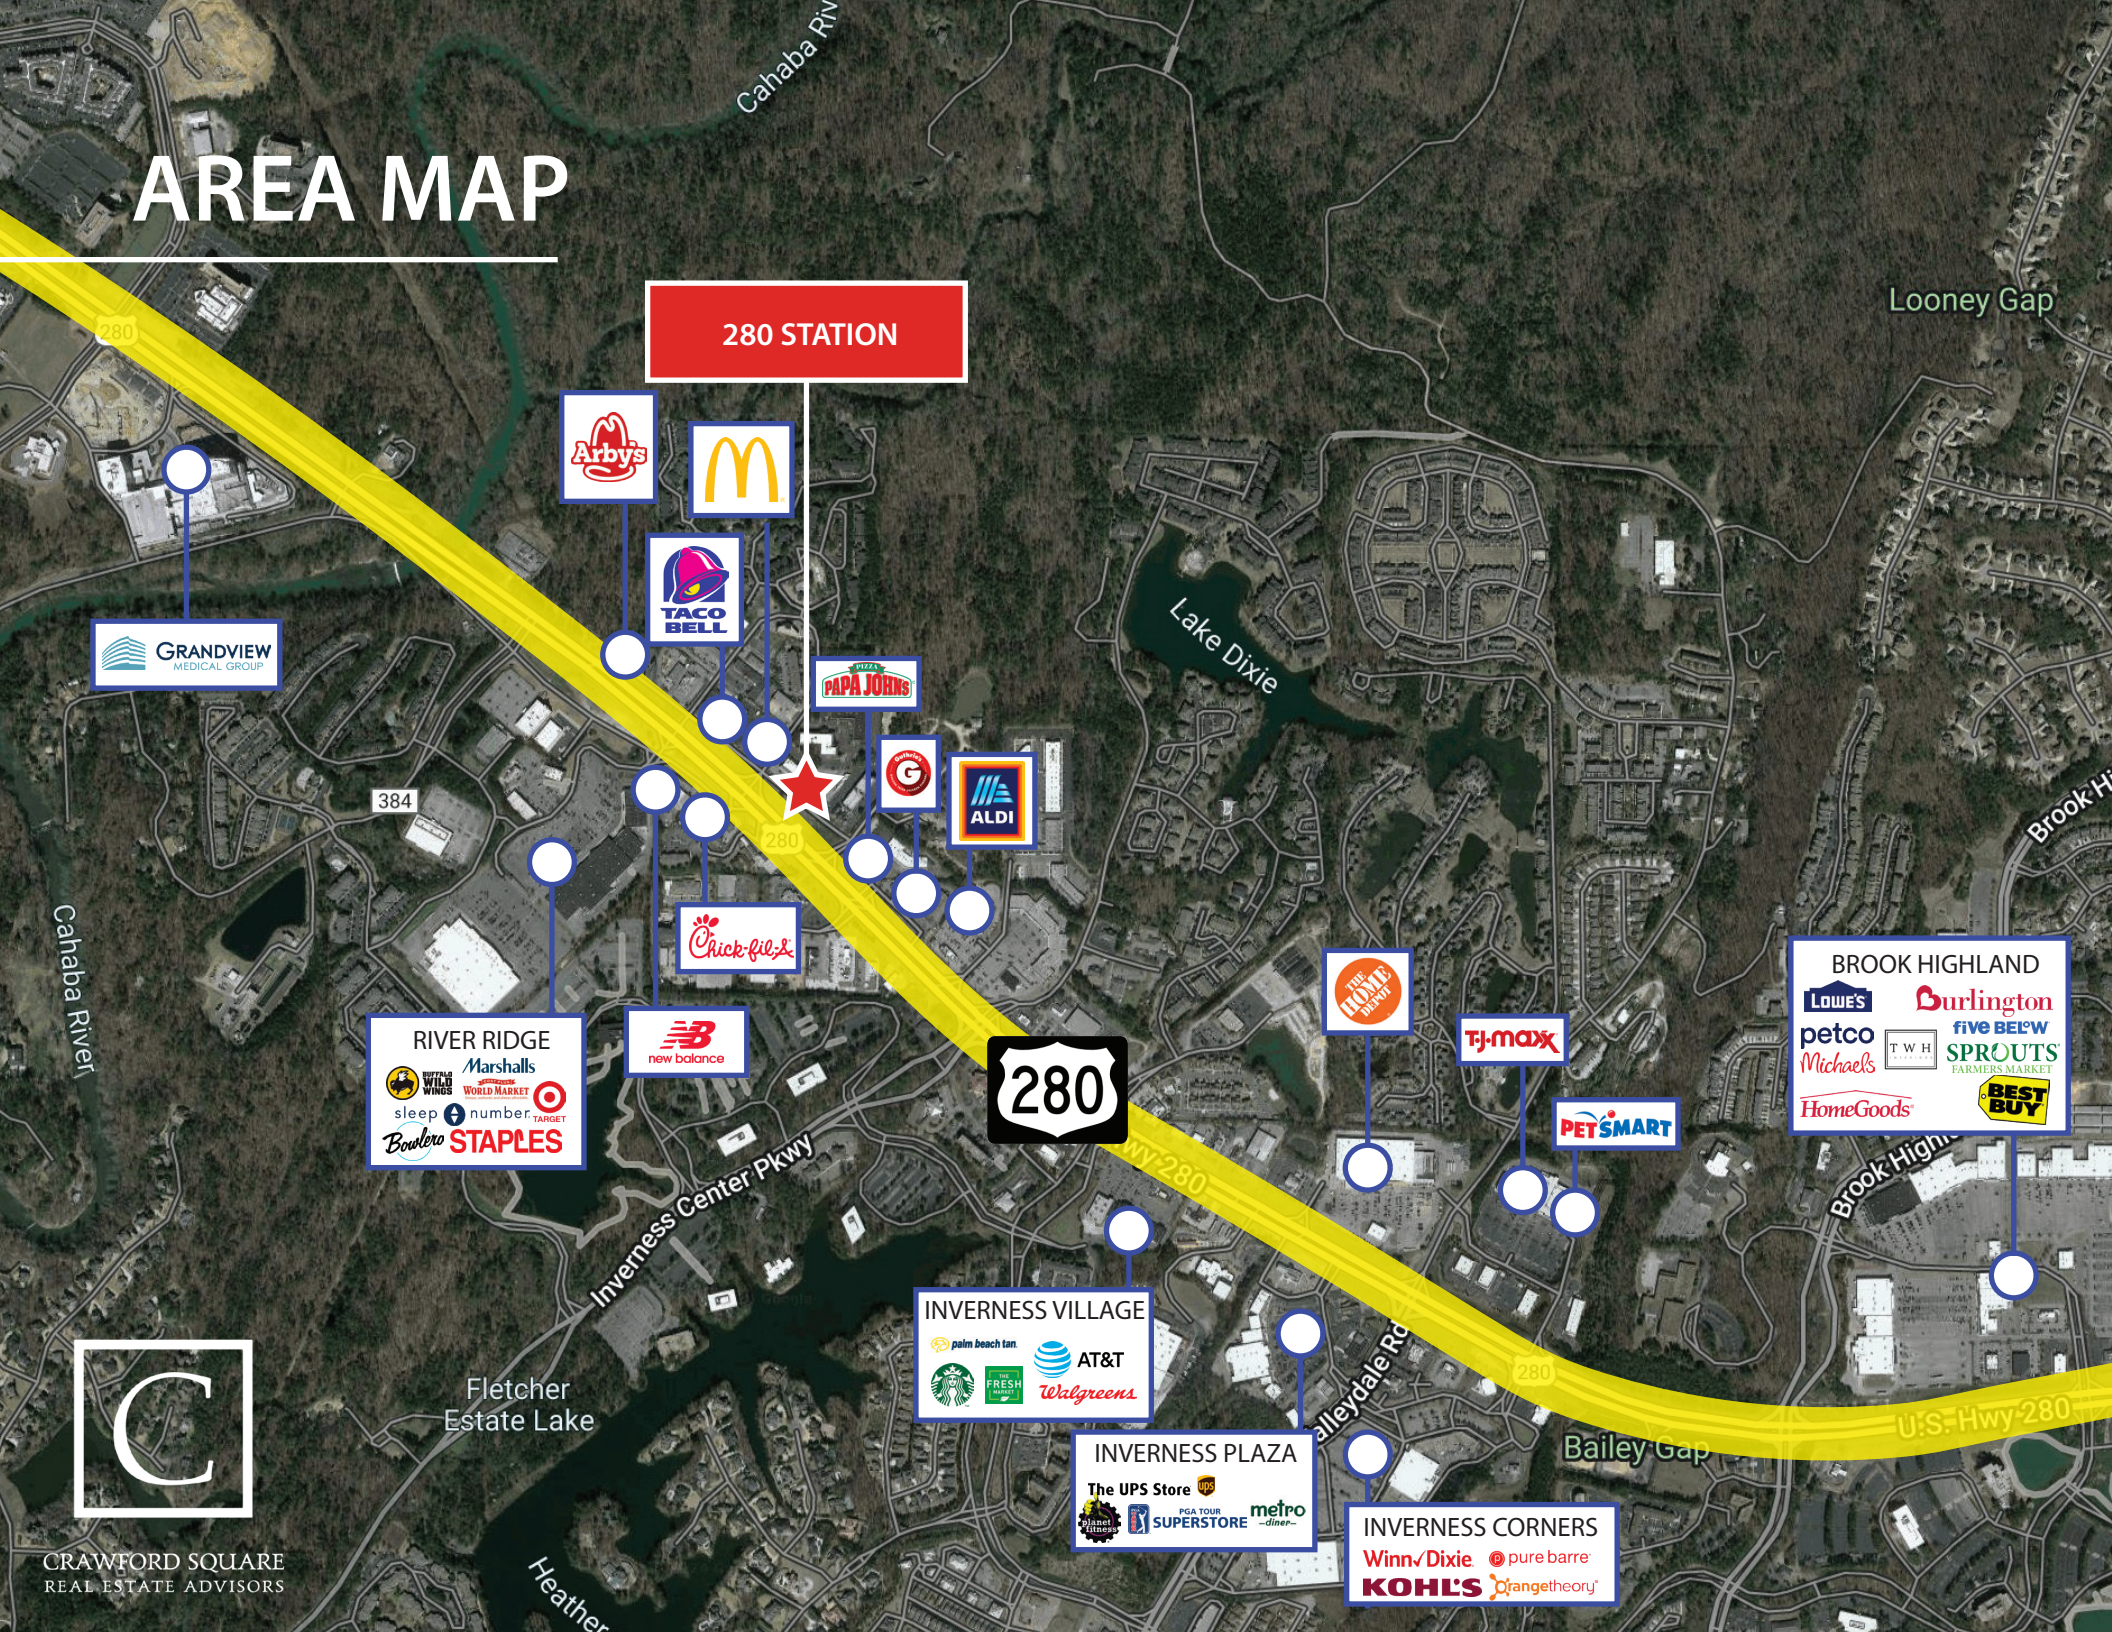

**RIVERCHASE GALLERIA**  
TORRID francesca's HIBBETT SPORTS Rainbow  
carter's HOLLISTER H&M EXPRESS  
rue21 OLD NAVY LANE BRYANT Bath&BodyWorks  
SEPHORA JCPenney belk LENS CRAFTERS  
Chick-fil-ee THE CHILDREN'S PLACE VICTORIA'S SECRET AÉROPOSTALE  
Buckle FOREVER 21 HOT TOPIC aerie

# AREA MAP

280 STATION

RIVER RIDGE

- Wild Wings
- Marshalls
- World Market
- sleep number
- Target
- Bowlero
- STAPLES

INVERNESS VILLAGE

- Palm Beach Tan
- AT&T
- Starbucks
- Fresh Thyme
- Walgreens

INVERNESS PLAZA