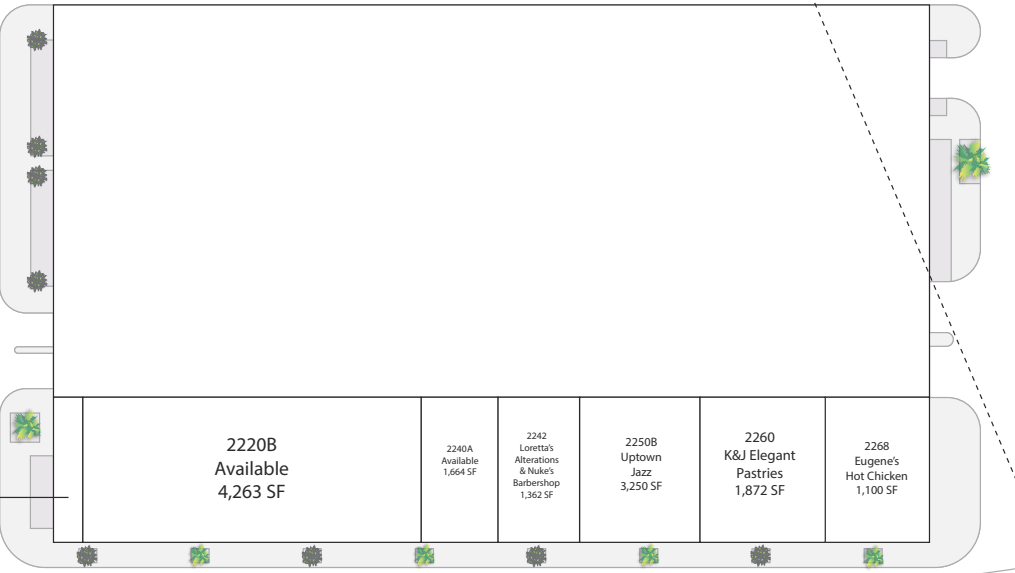

9TH AVE N ALLEY

9TH AVE N

23RD ST N