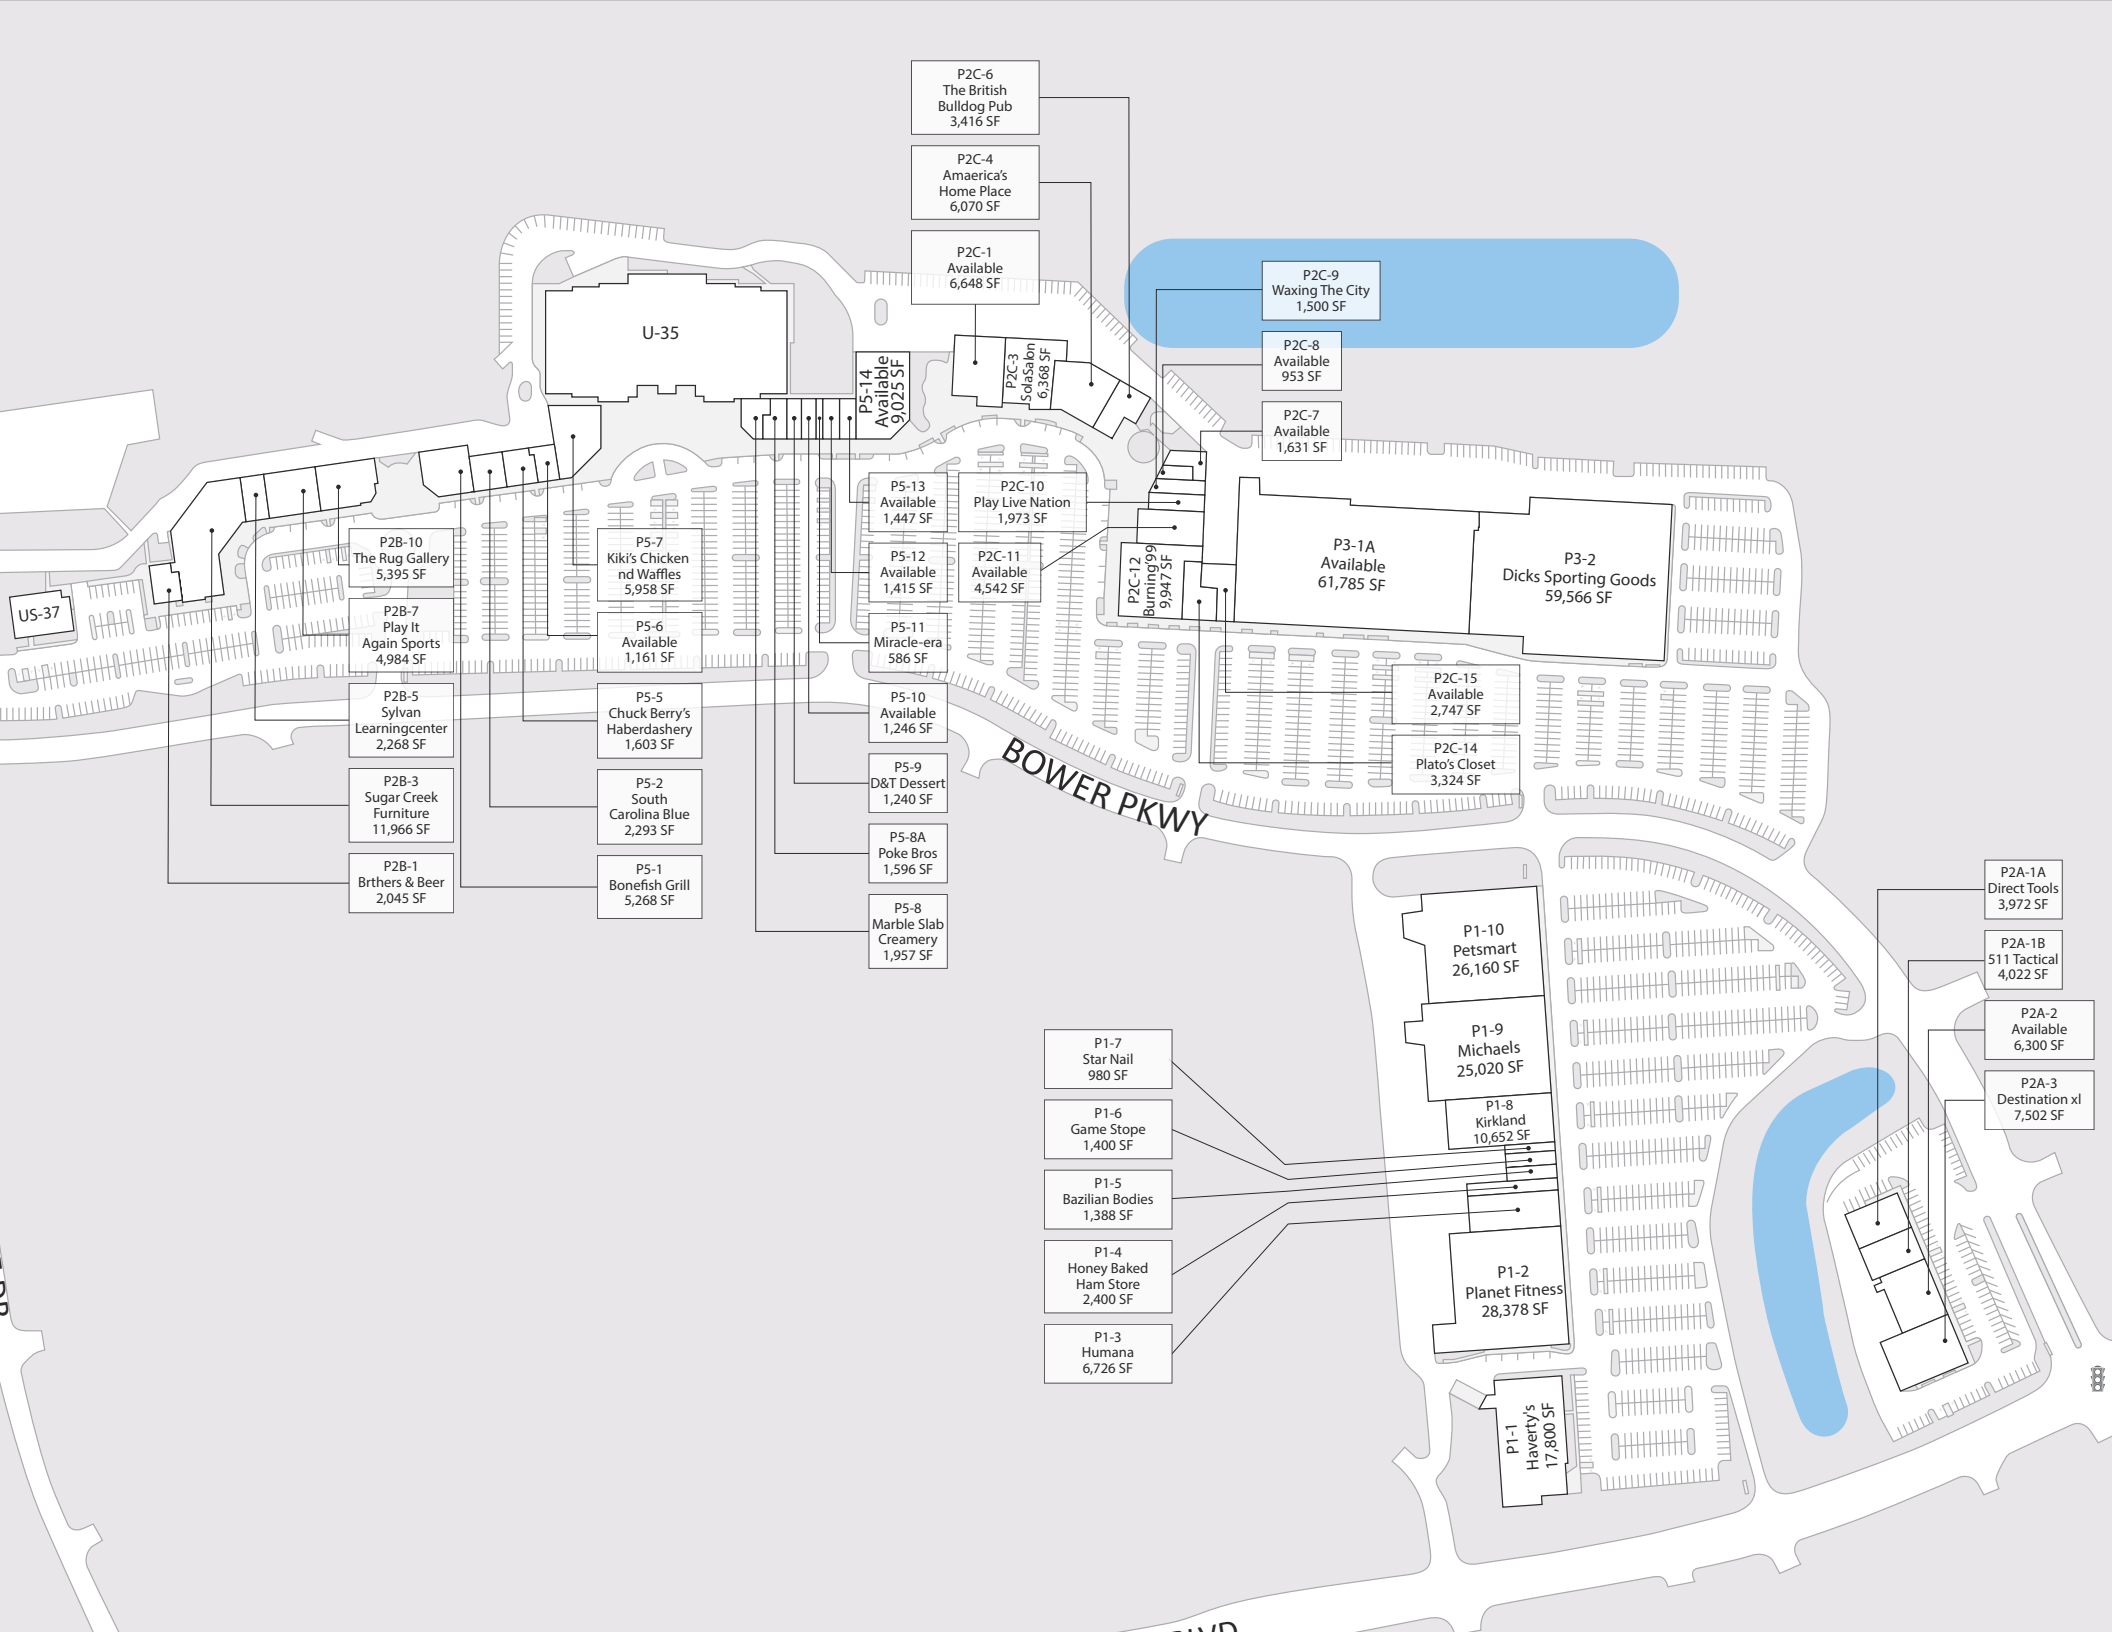

# AREA MAP

# AREA MAP

**COLUMBIANA CENTRE**  
francesca's  
**Foot Locker** Bath&BodyWorks **FINISH LINE** GORCH  
**beek** JCPenney Dillard's SEPHORA  
**TORRID** MICHAEL KORS Starbucks  
**aerie** HOT TOPIC EXPRESS **Buckle**  
**charlotte PLACE** LOFT HOLLISTER AÉROPOSTALE  
VICTORIA'S SECRET FOREVER 21 WHITE HOUSE BLACK MARKET

**HARBISON COURT**  
HOBBY LOBBY petco Rainbow  
Rack Marshalls ROSS SHOE CARNIVAL

Irmo Middle School  
Students: 964

Irmo High School  
Students: 1,300

  
**COLUMBIANA STATION**

P2C-6  
The British  
Bulldog Pub  
3,416 SF

P2C-4  
America's  
Home Place  
6,070 SF

P2C-1  
Available  
6,648 SF

P2C-9  
Waxing The City  
1,500 SF

P2C-8  
Available  
953 SF

P2C-7  
Available  
1,631 SF

U-35

P5-14  
Available  
3,023 SF

P2C-3  
SolisSalon  
6,368 SF