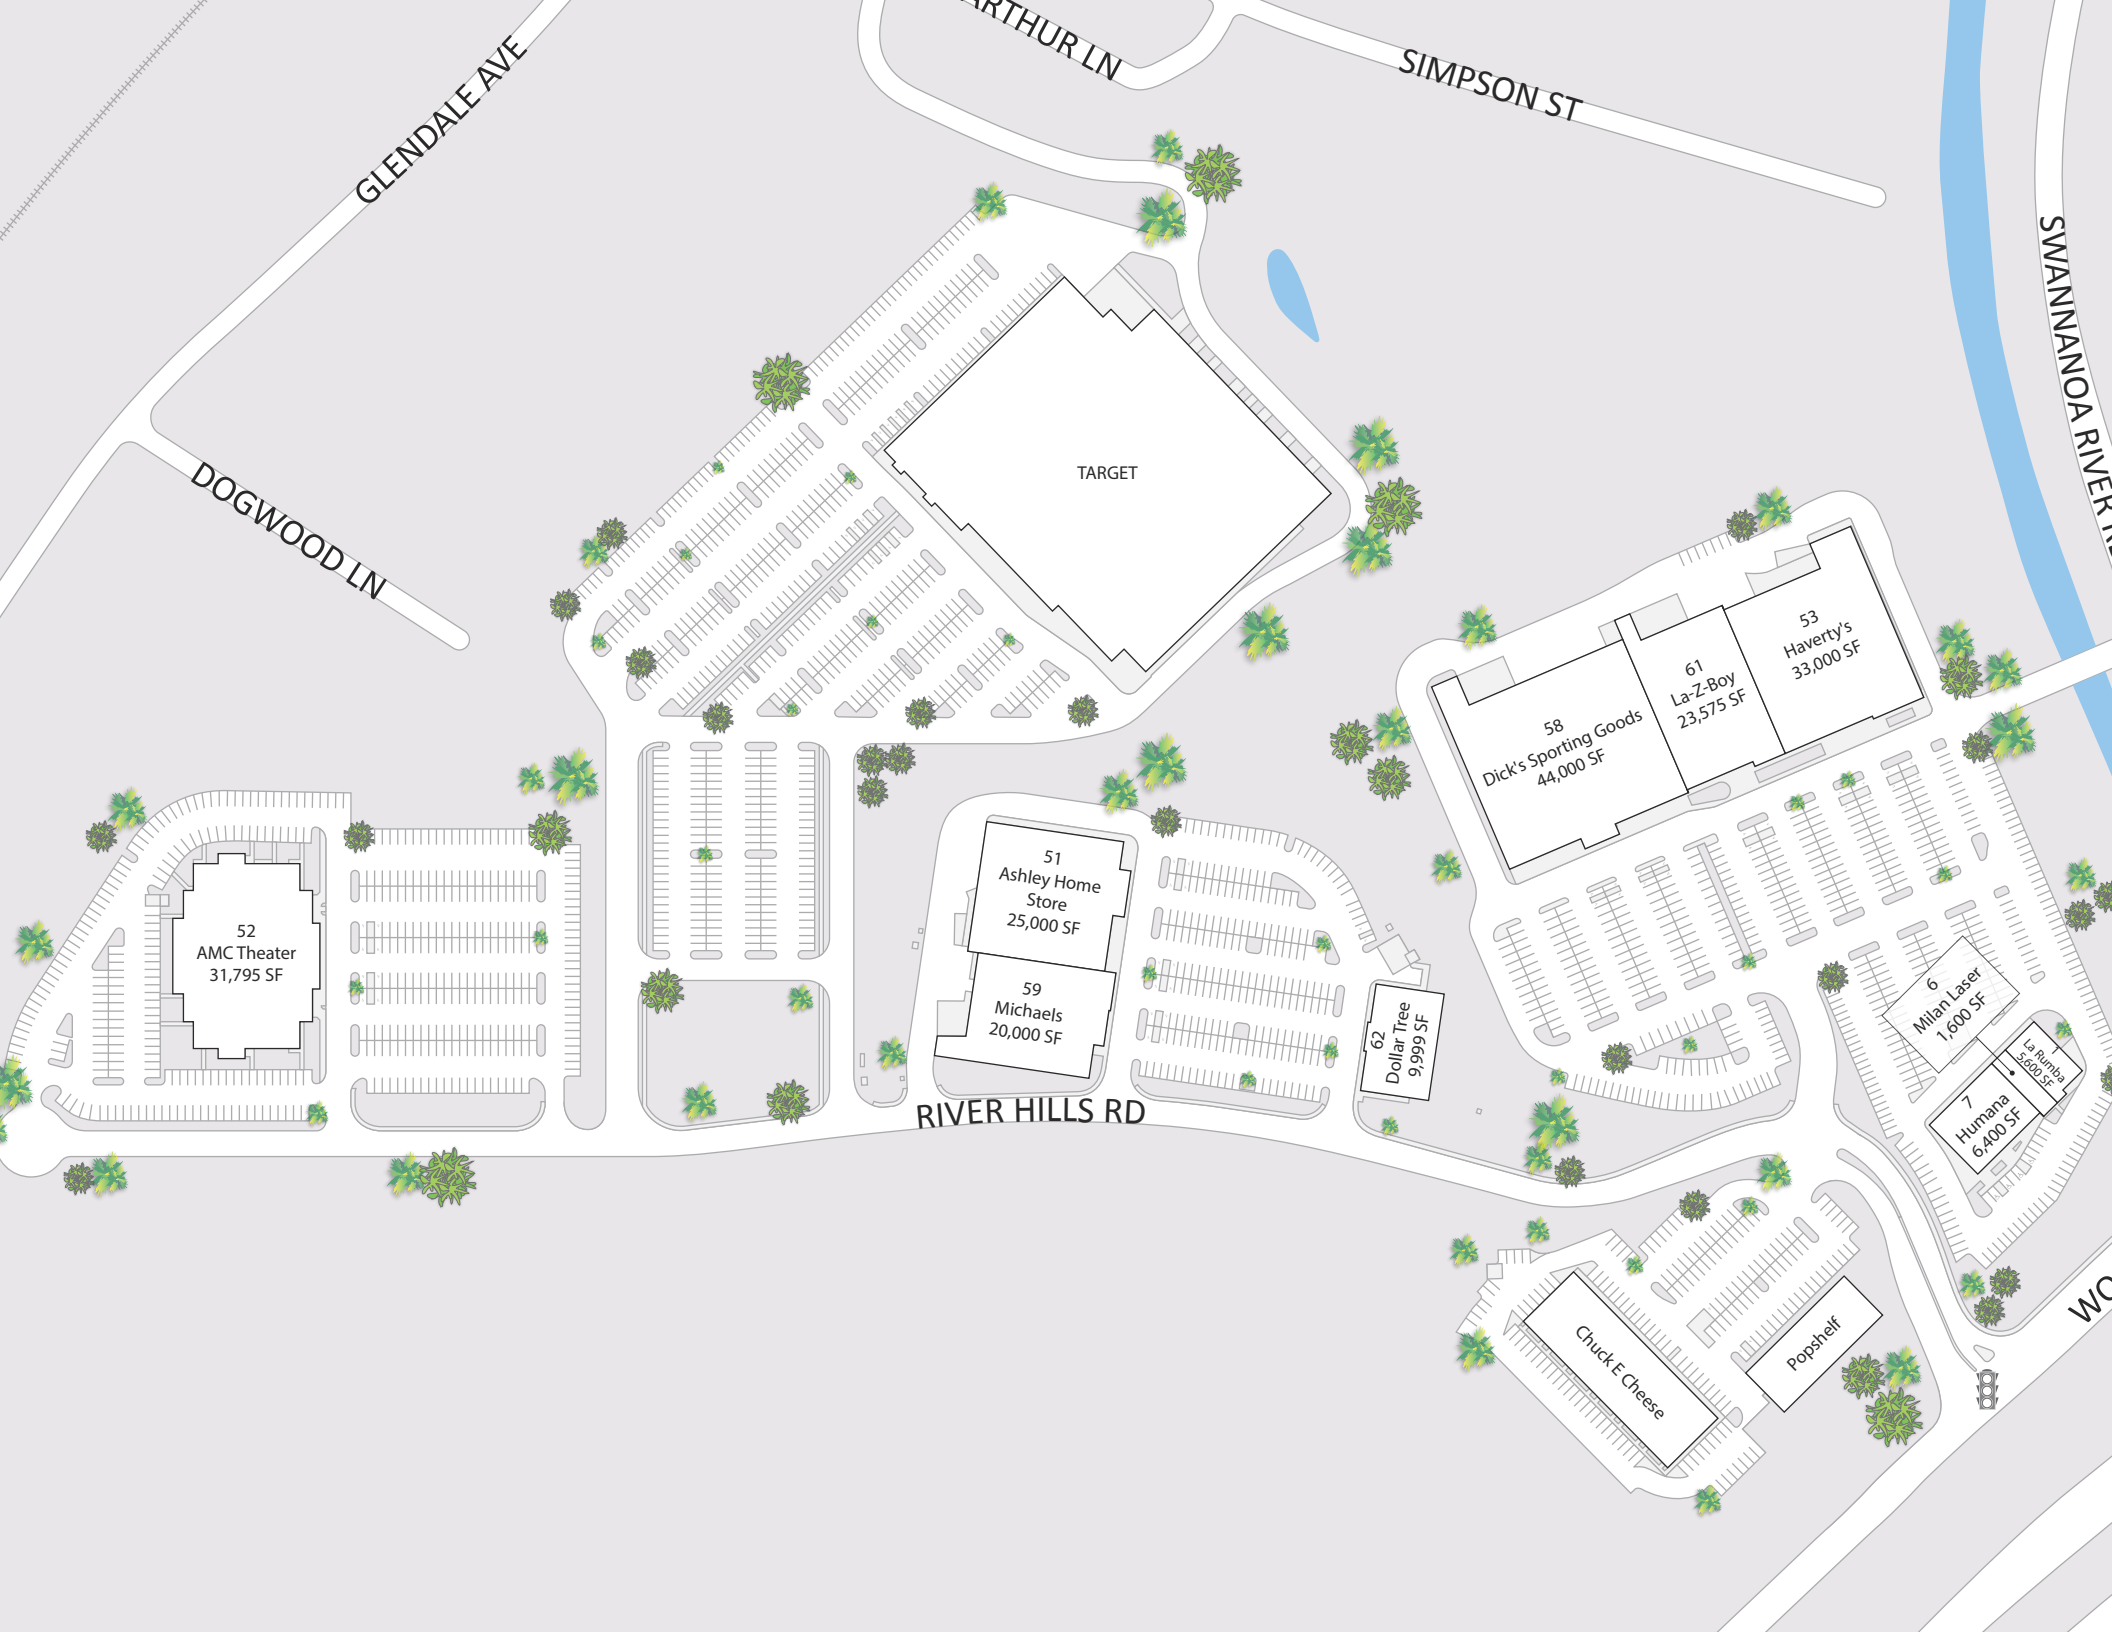

GLENDALE AVE

ARTHUR LN

SIMPSON ST

SWANNANOA RIVER

DOGWOOD LN

TARGET

52
AMC Theater
31,795 SF

51
Ashley Home
Store
25,000 SF

59
Michaels
20,000 SF

RIVER HILLS RD

62
Dollar Tree
9,999 SF

58
Dick's Sporting Goods
44,000 SF

61
La-Z-Boy
23,575 SF

53
Haverty's
33,000 SF

6
Milan Laser
1,600 SF

7
Humana
6,400 SF

La Rumba
3,600 SF

Chuck E Cheese

Popsheff

WO