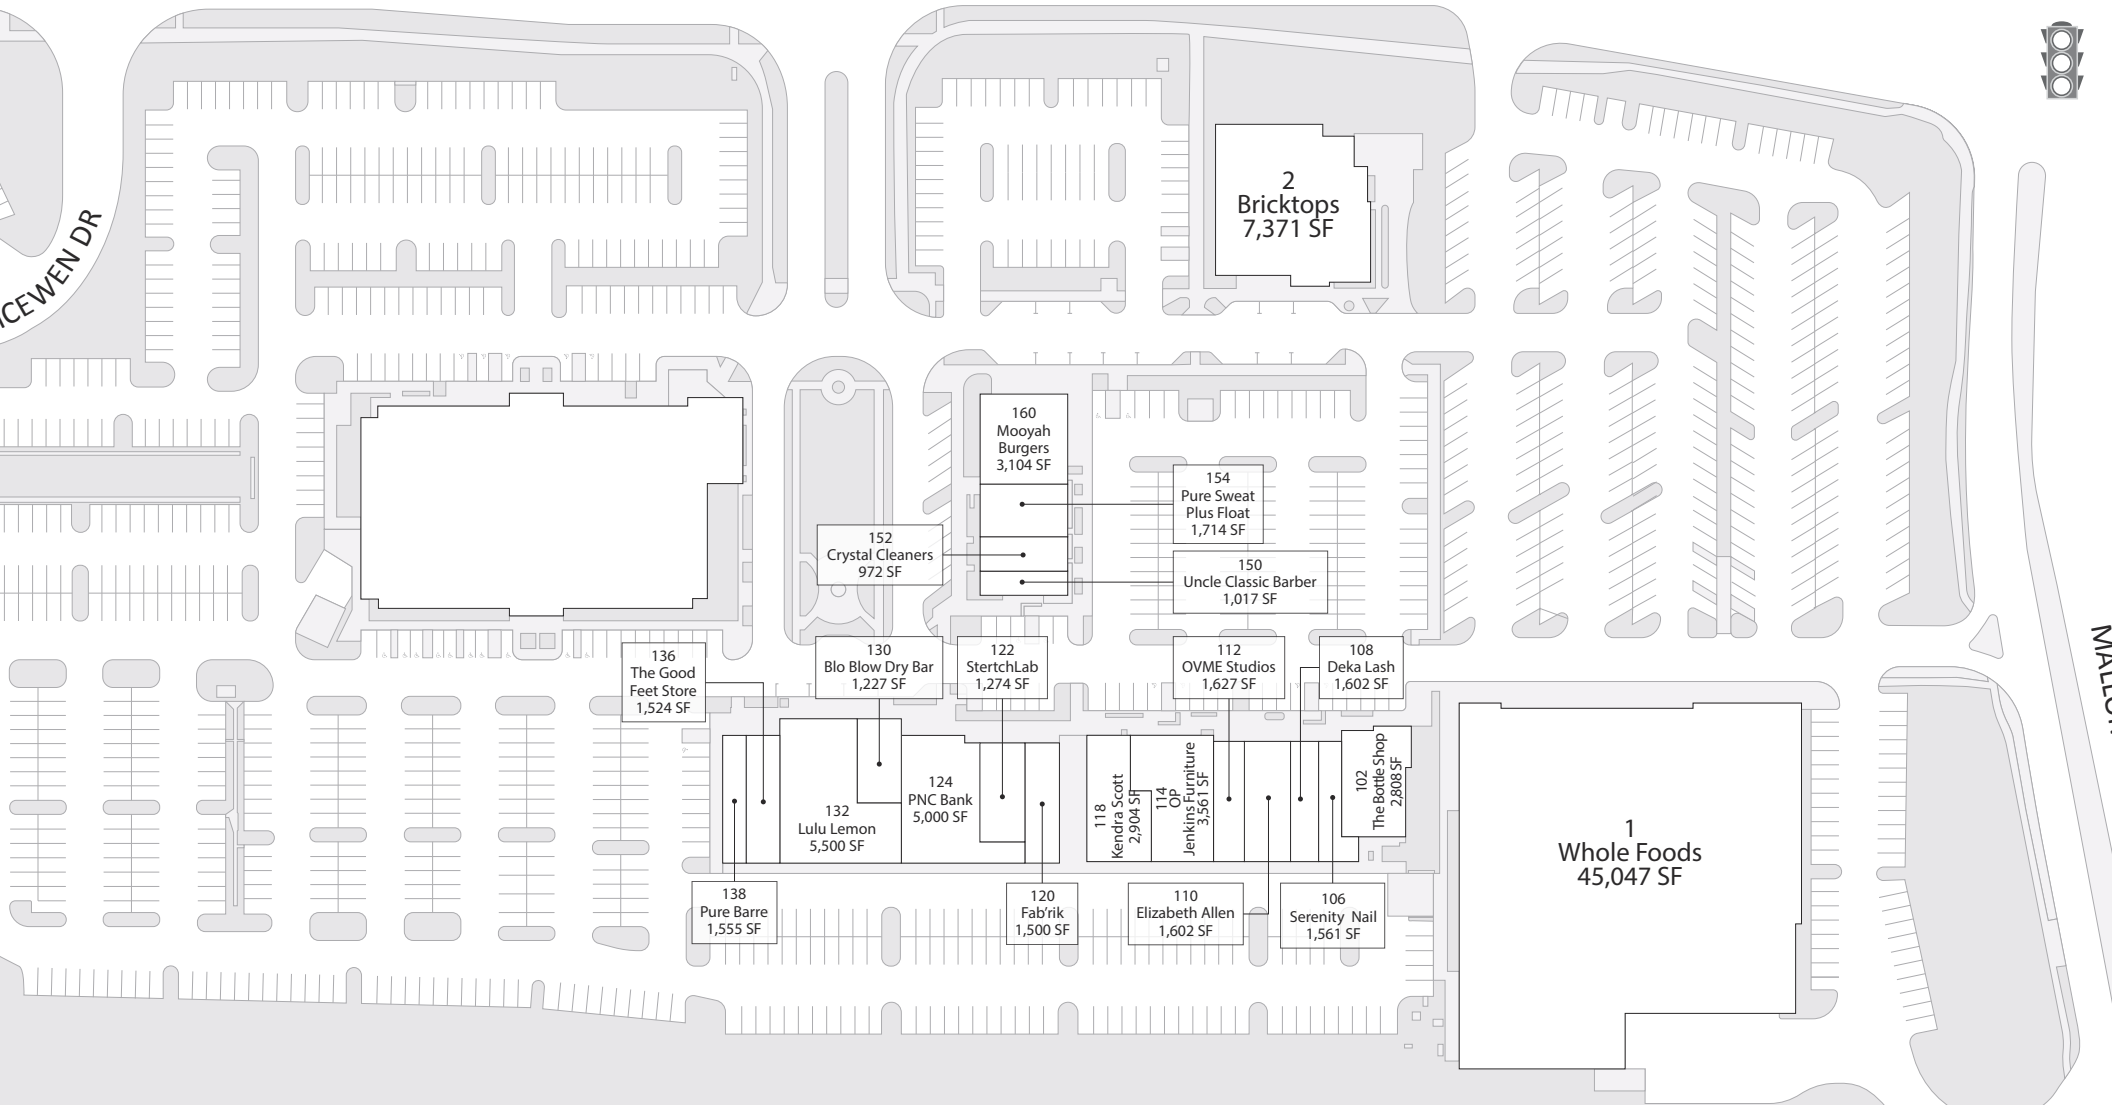

SONIC

CENTENNIAL
High School
PTO
Crawford Square
Students: 1,569

RUSH ST

W MCEWEN DR

MCEWEN DR

MALLON

2
Bricktops
7,371 SF

160
Mooyah
Burgers
3,104 SF

154
Pure Sweat
Plus Float
1,714 SF

150
Uncle Classic Barber
1,017 SF

152
Crystal Cleaners
972 SF

130
Blo Blow Dry Bar
1,227 SF

122
SterchLab
1,274 SF

112
OVME Studios
1,627 SF

108
Deka Lash
1,602 SF

136
The Good
Feet Store
1,524 SF

132
Lulu Lemon
5,500 SF

124
PNC Bank
5,000 SF

118
Kendra Scott
2,904 SF

114
OP
Jenkins Furniture
3,561 SF

102
The Bottie Shop
2,808 SF

1
Whole Foods
45,047 SF

138
Pure Barre
1,555 SF

120
Fab'rik
1,500 SF