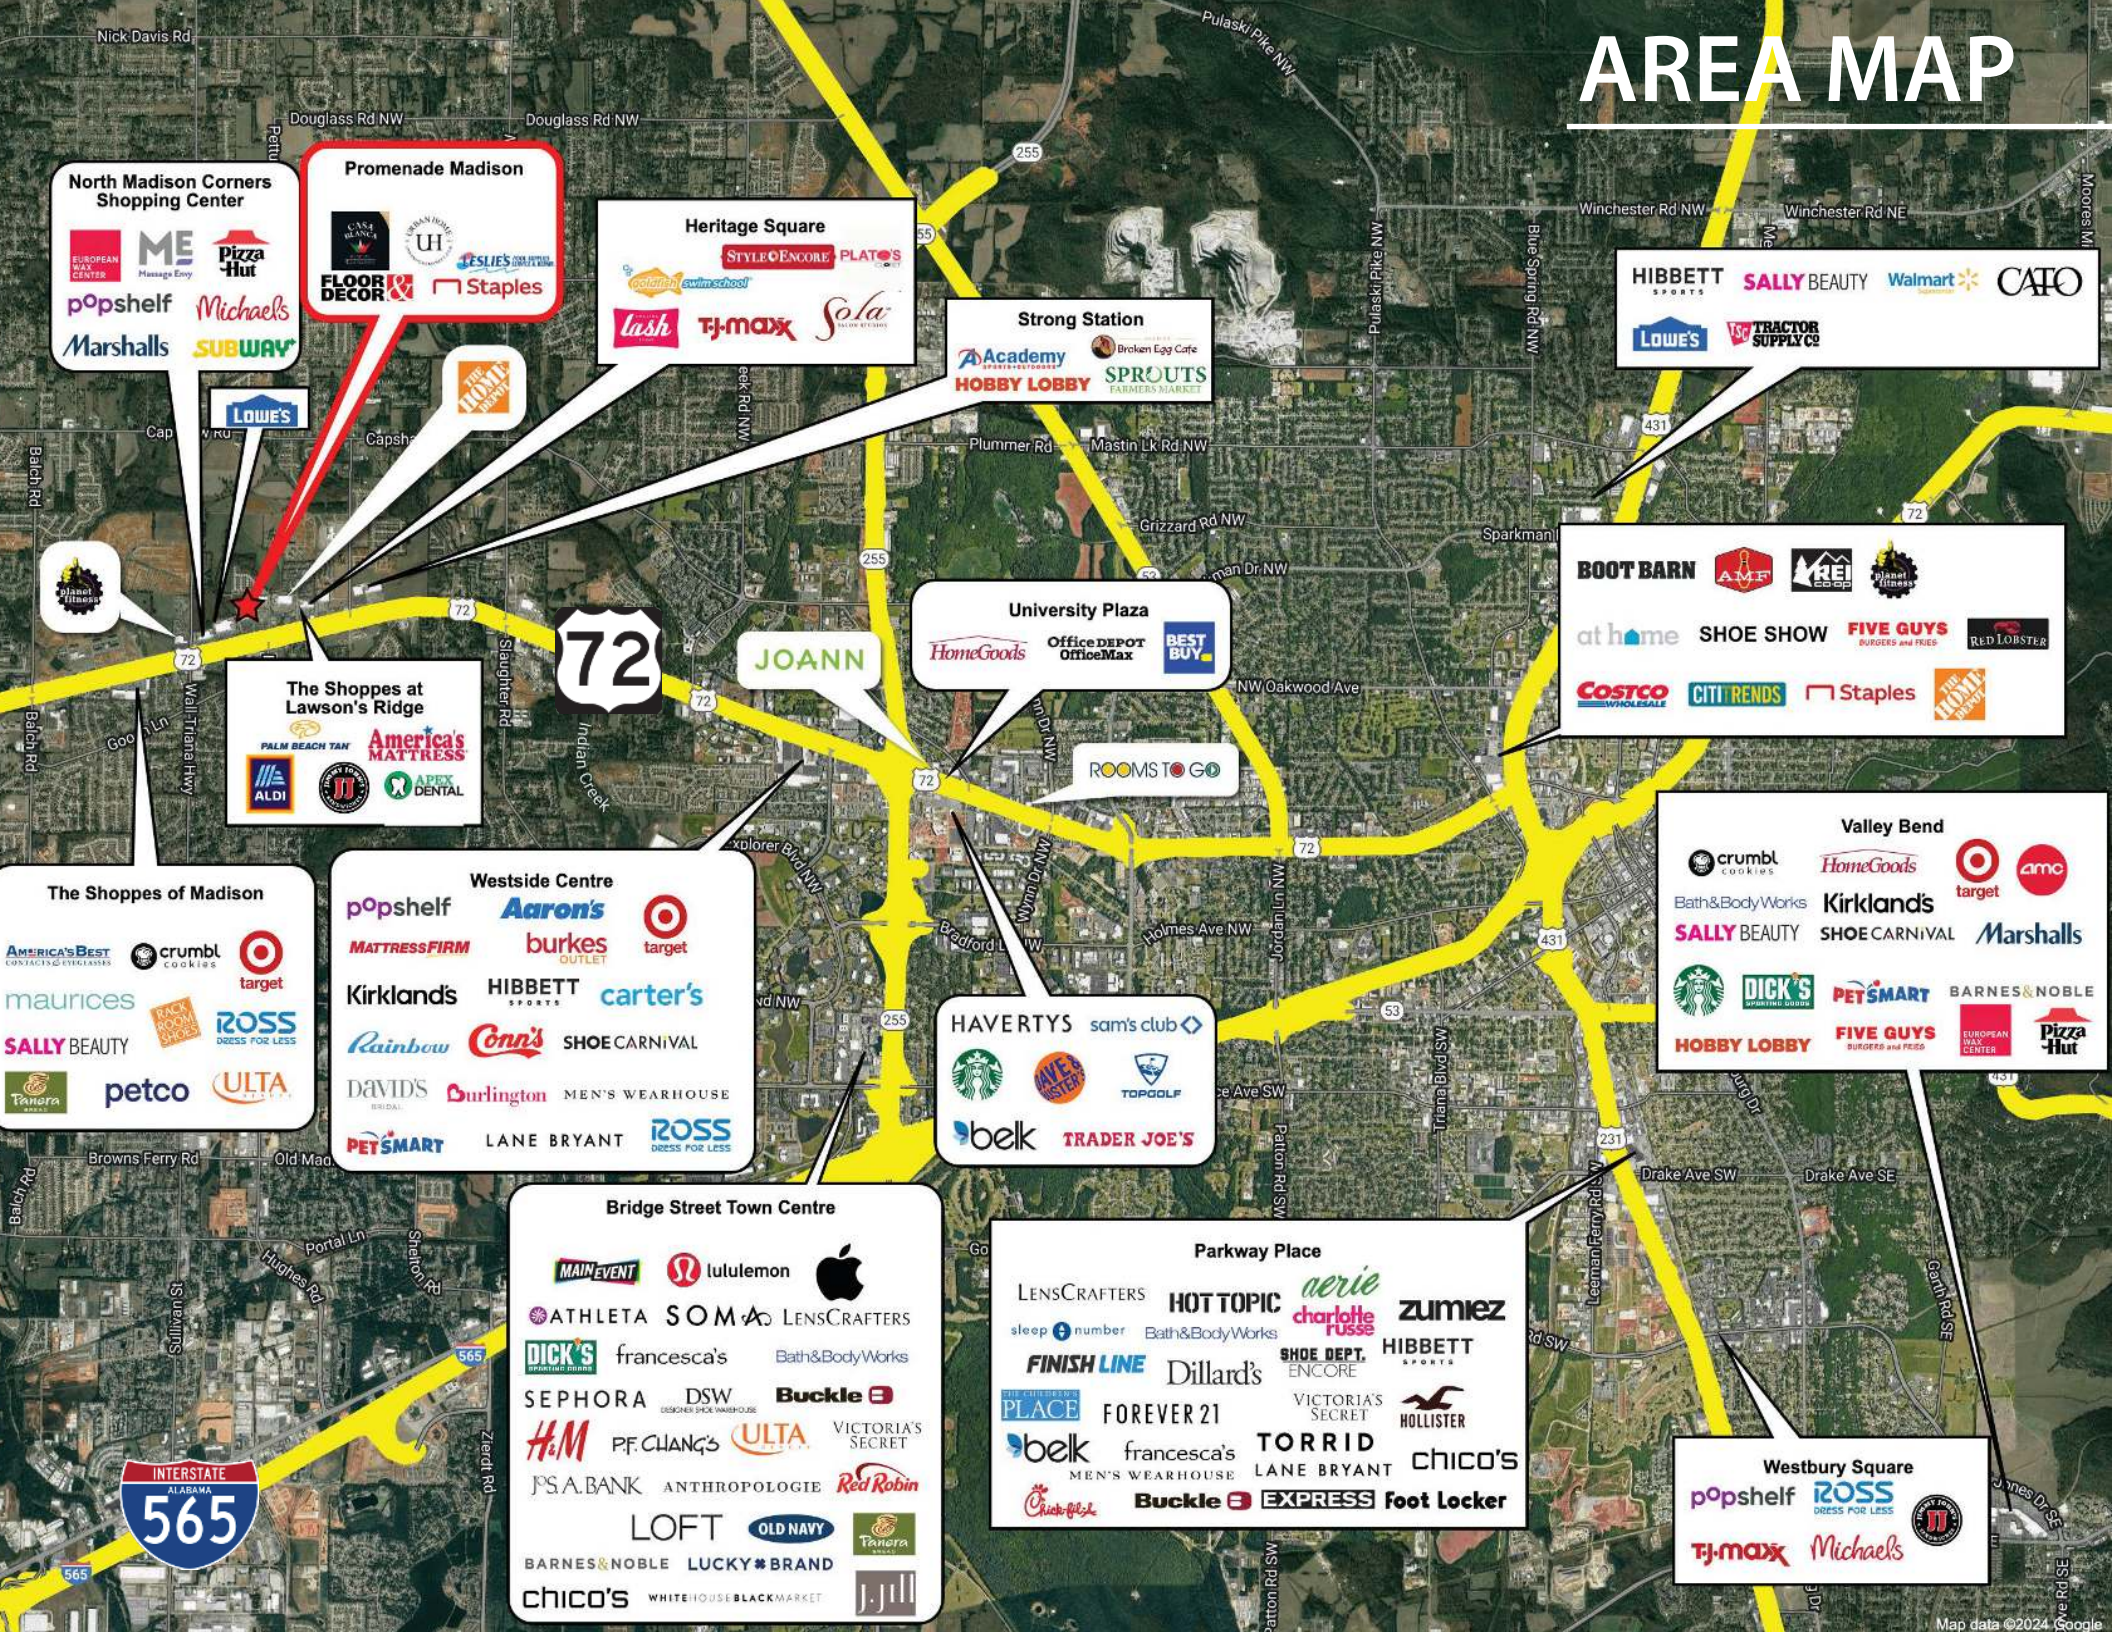

- Located on the primary retail corridor Highway 72 in Madison, AL with traffic counts in excess of 61,000 cars per day
- Promenade Madison is anchored by Floor & Decor and immediately adjacent to Home Depot, Lowes and surrounded by other national retailers such as Walmart Supercenter, Target, Kroger, Sprouts Market, Ross, Chick-Fil-A, Aldi, Walgreens, Kohl's, and Academy Sports. Co-tenants in the center include Staples, Urban Home Market, and Casa Blanca Mexican Restaurant
- Madison is ranked A+ on the distinguished ranking and review site Niche.com, and is #1 in "Best Suburbs to Buy a House in Alabama"
- Average household income within one mile is over \$127,000

TRIANA

OAK BLUFF

OWENS
CROSS ROADS

231

AREA MAP

North Madison Corners Shopping Center

ME European Wax Center
Pizza Hut
popshelf
Marshalls
SUBWAY

Promenade Madison

The Shoppes at Lawson's Ridge

ALDI
America's Mattress
APEX DENTAL

University Plaza

HomeGoods
Office DEPOT
OfficeMax
BEST BUY

BOOT BARN

at home
SHOE SHOW
FIVE GUYS
RED LOBSTER
COSTCO WHOLESALE
CITI TRENDS
Staples

HAVERTYS

sam's club
Starbucks
TOP GOLF
belk
TRADER JOE'S

Valley Bend

crumbl cookies
HomeGoods
target
amo
Bath & Body Works
Kirkland's
SALLY BEAUTY
SHOE CARNIVAL
Marshalls
Starbucks
DICK'S SPORTING GOODS
PETSMART
BARNES & NOBLE
HOBBY LOBBY
FIVE GUYS BURGERS AND PIES
EUROPEAN WAX CENTER
Pizza Hut