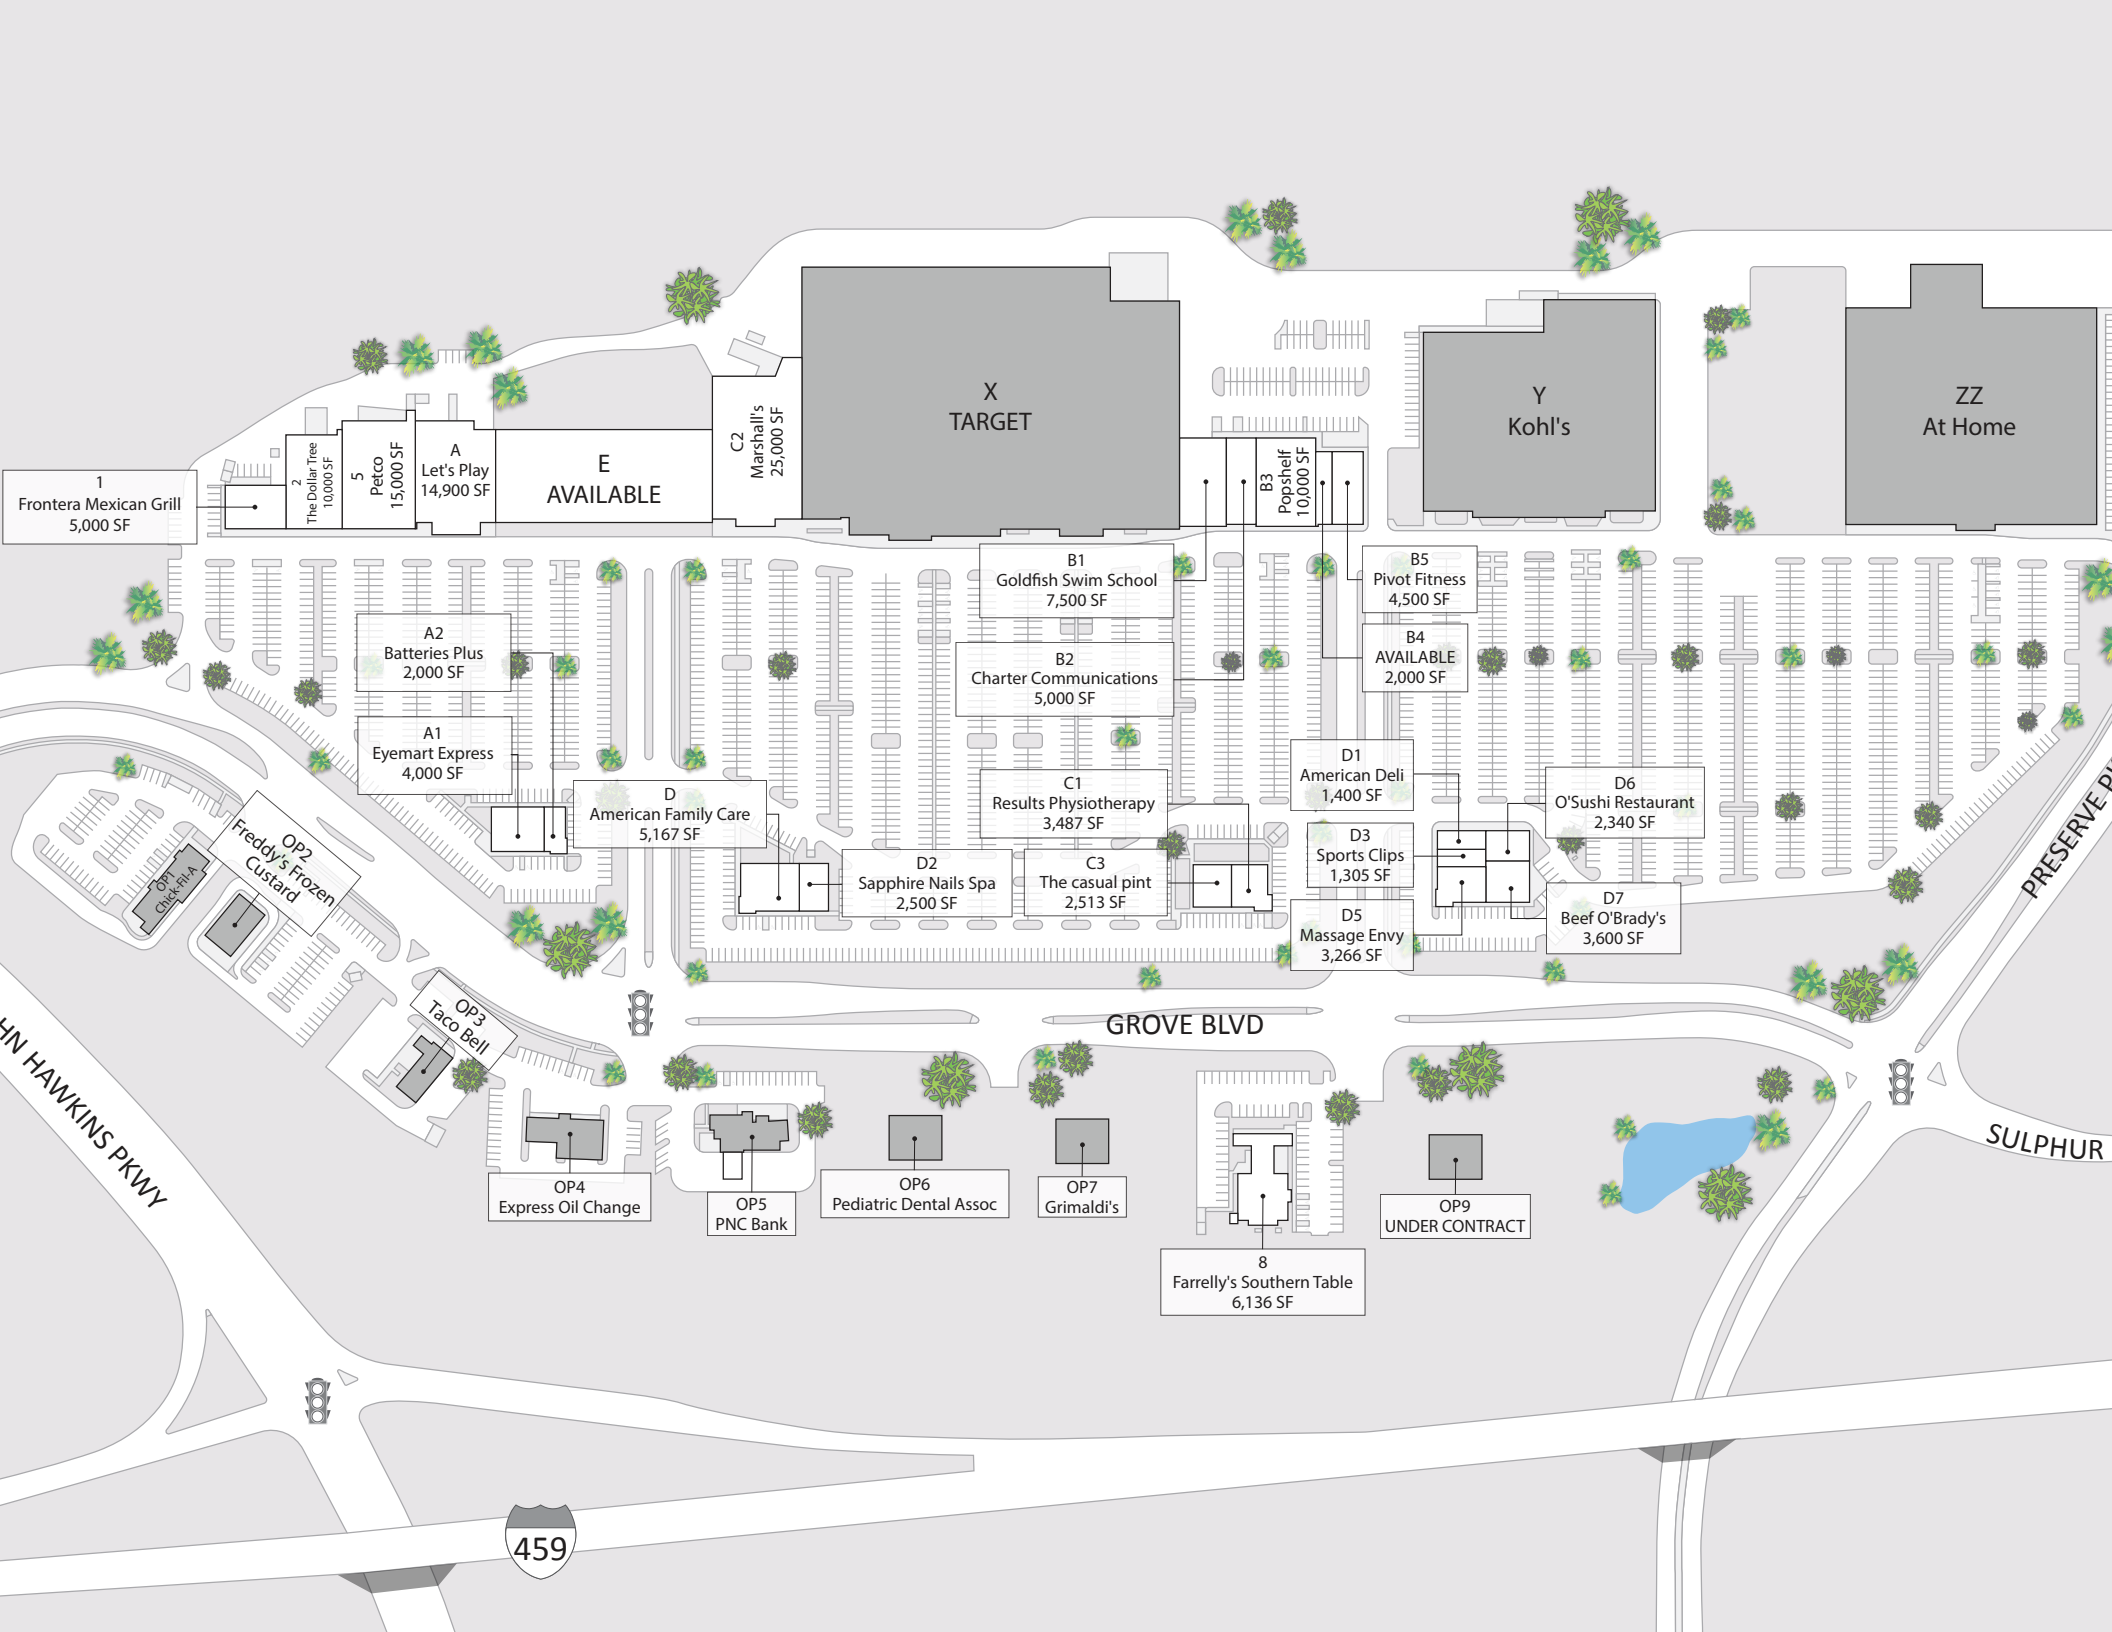

# AREA MAP

Riverchase Galleria

TORRID francesca's HIBBETT Rainbow  
 carter's HOLLISTER H.M EXPRESS  
 rue21 OLD NAVY LANE BRYANT Bath&BodyWorks  
 SEPHORA JCPenney belk LENS CRAFTERS  
 Chick-fil-A PLACE VICTORIA'S SECRET AÉROPOSTALE  
 Buckle FOREVER 21 HOTTOPIC aerie

Patton Creek Shopping Center

DSW  
 AMC THEATRES ROSS ROCKY ROLL  
 DICK'S picture BARNES & NOBLE  
 FIREBIRDS WORLD MARKET

COSTCO WHOLESALE

sam's club

THE GROVE

bed, express

ZAXBY'S

CLUB FITNESS Academy  
 Walmart  
 BUFFALO WILD WINGS SALLY BEAUTY

CRAWFORD SQUARE REAL ESTATE ADVISORS

1  
Frontera Mexican Grill  
5,000 SF

2  
The Dollar Tree  
10,000 SF

5  
Petco  
15,000 SF

A  
Let's Play  
14,900 SF

E  
AVAILABLE

C2  
Marshall's  
25,000 SF

X  
TARGET