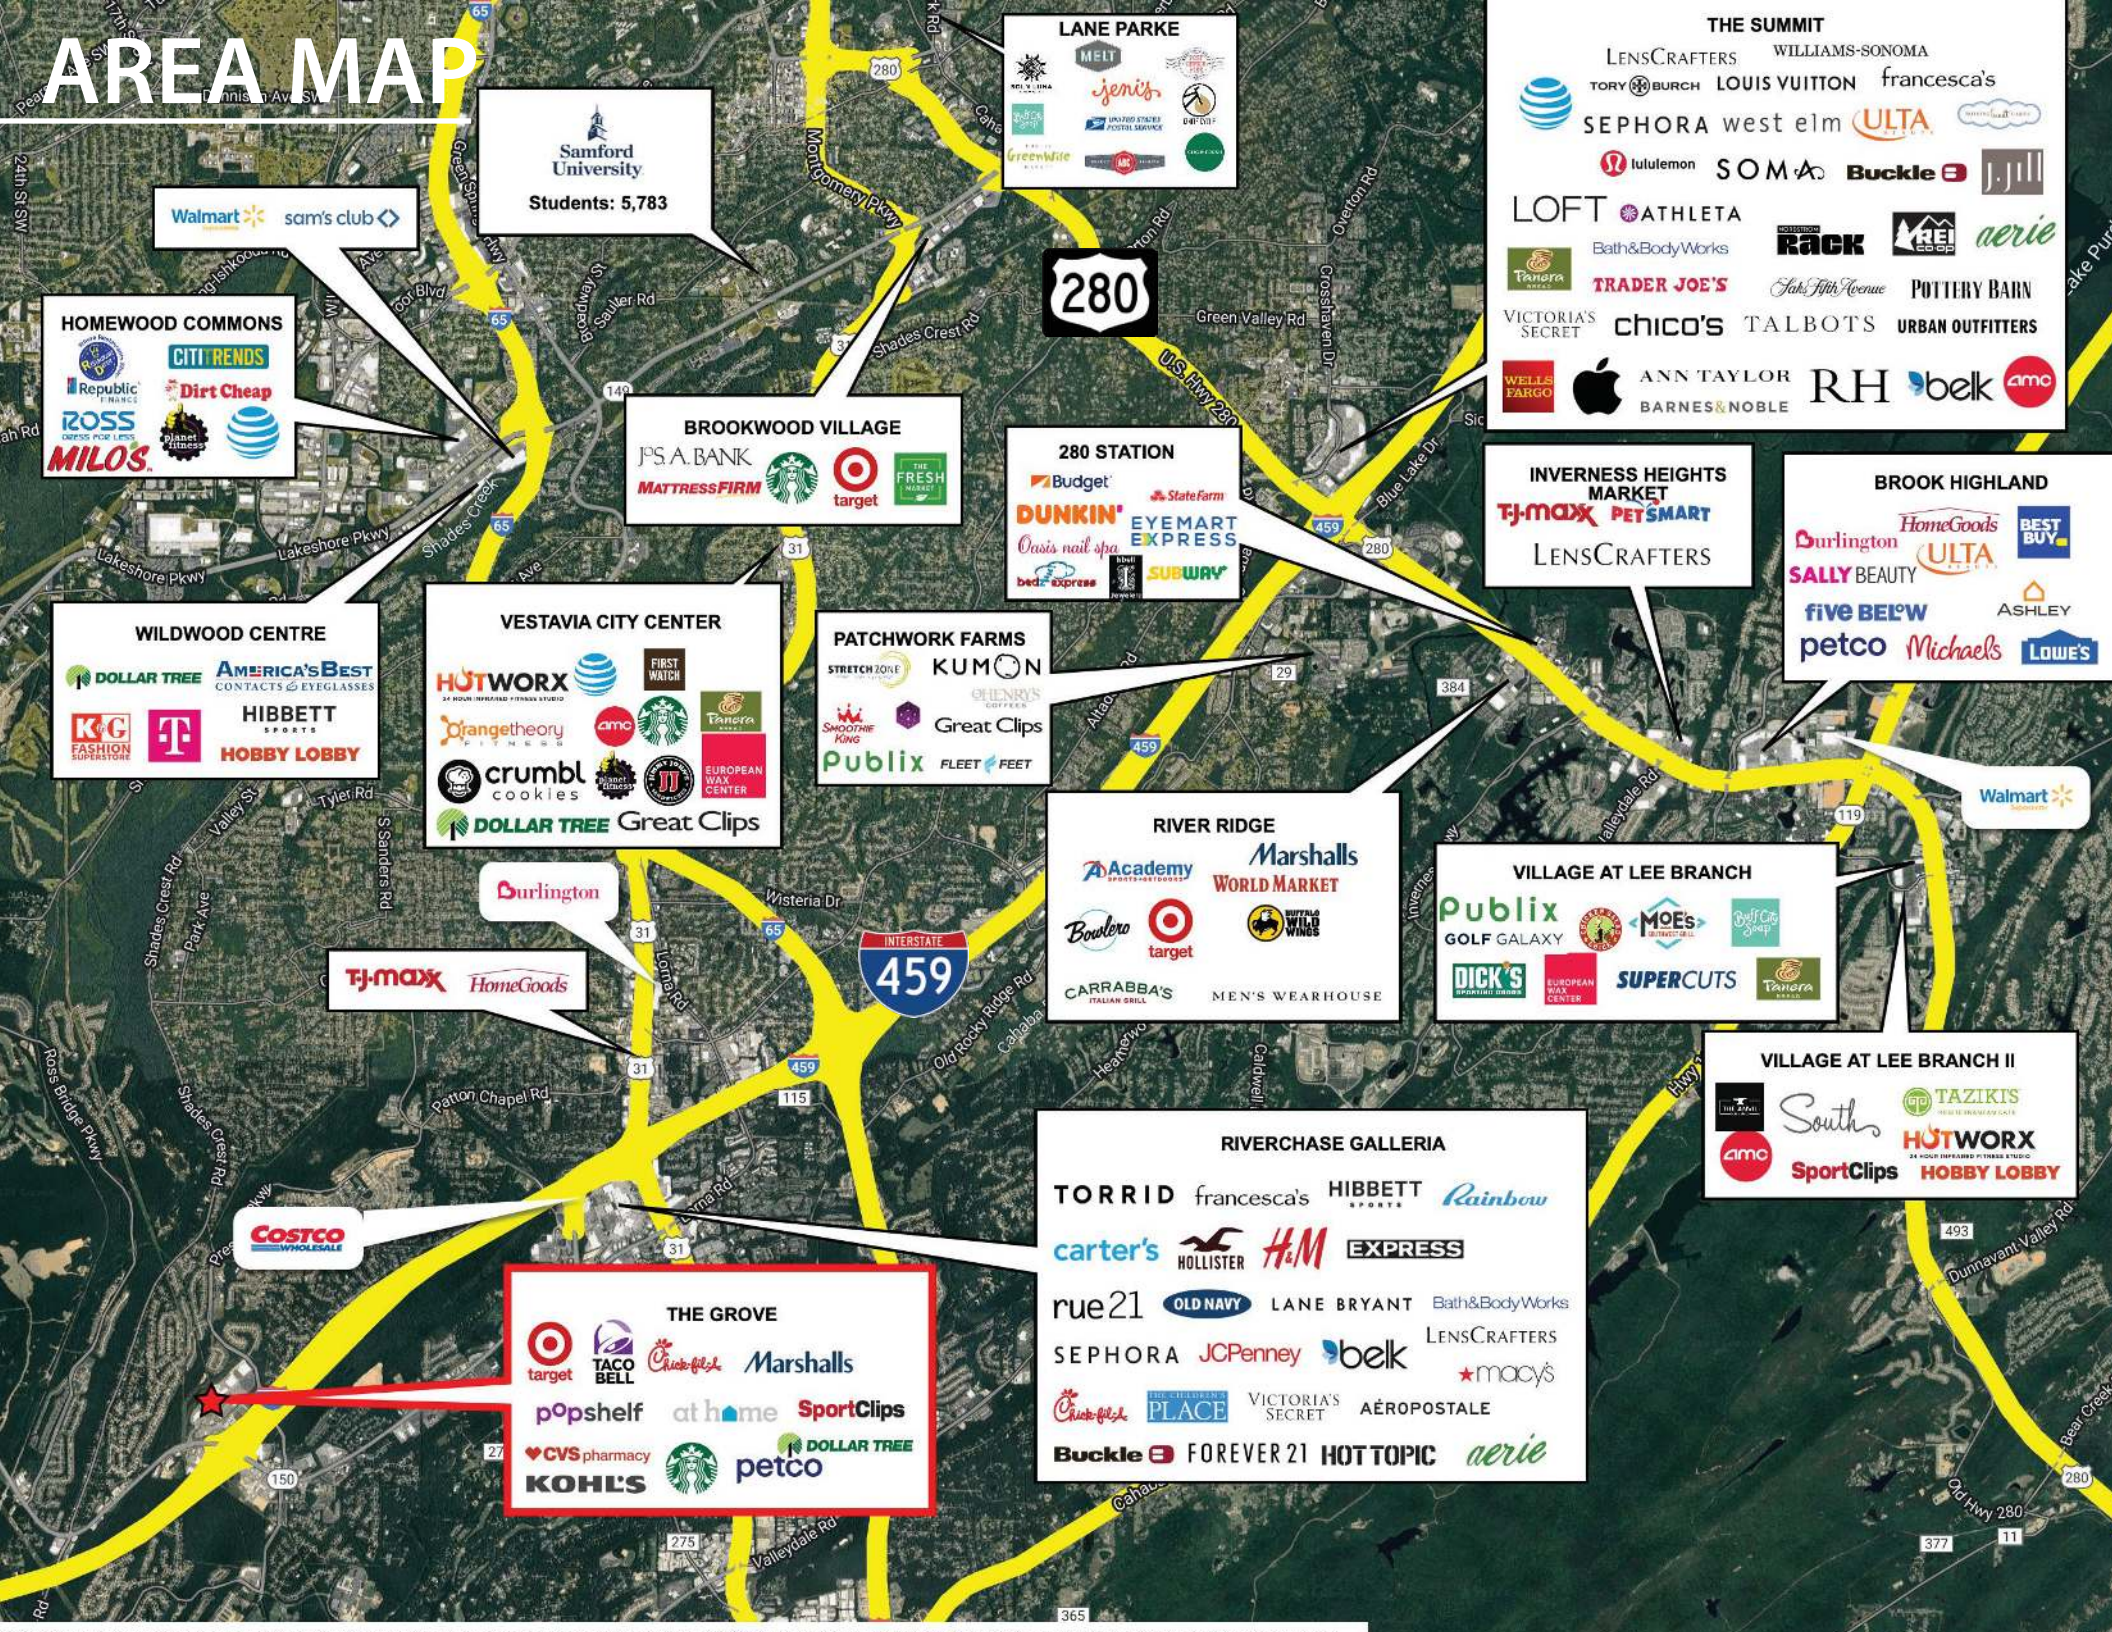

**VESTAVIA CITY CENTER**  
HOTWORX  
OrangeTheory FITNESS AMC Starbucks Panera  
crumbl cookies EUROPEAN WAX CENTER  
DOLLAR TREE Great Clips

**PATCHWORK FARMS**  
STRETCH ZONE KUMON  
SMOOTHIE KING Great Clips  
Publix FLEET FEET

**RIVER RIDGE**  
Academy Sports & Outdoors Marshalls  
Bowler's target WILD WINGS  
CARRABBA'S ITALIAN GRILL MEN'S WEARHOUSE

**VILLAGE AT LEE BRANCH**  
Publix GOLF GALAXY MOE'S  
DICK'S SPORTS & OUTDOORS EUROPEAN WAX CENTER SUPERCUTS Panera

Durlington  
TJ-MAXX HomeGoods

**VILLAGE AT LEE BRANCH II**  
South TAZIKI'S  
amc SportClips HOTWORX  
HOBBY LOBBY

COSTCO WHOLESALE

**RIVERCHASE GALLERIA**  
TORRID francesca's HIBBETT SPORTS Rainbow  
carter's HOLLISTER H&M EXPRESS  
rue21 OLD NAVY LANE BRYANT Bath&BodyWorks  
SEPHORA JCPenney belk LENS CRAFTERS  
Chick-fil-cow PLACE VICTORIA'S SECRET AÉROPOSTALE  
Buckle FOREVER 21 HOT TOPIC aerie

# AREA MAP

Riverchase Galleria

TORRID francesca's HIBBETT Rainbow  
 carter's HOLLISTER H.M EXPRESS  
 rue21 OLD NAVY LANE BRYANT Bath&BodyWorks  
 SEPHORA JCPenney belk LENS CRAFTERS  
 Chick-fil-A PLACE VICTORIA'S SECRET AÉROPOSTALE  
 Buckle FOREVER 21 HOTTOPIC aerie