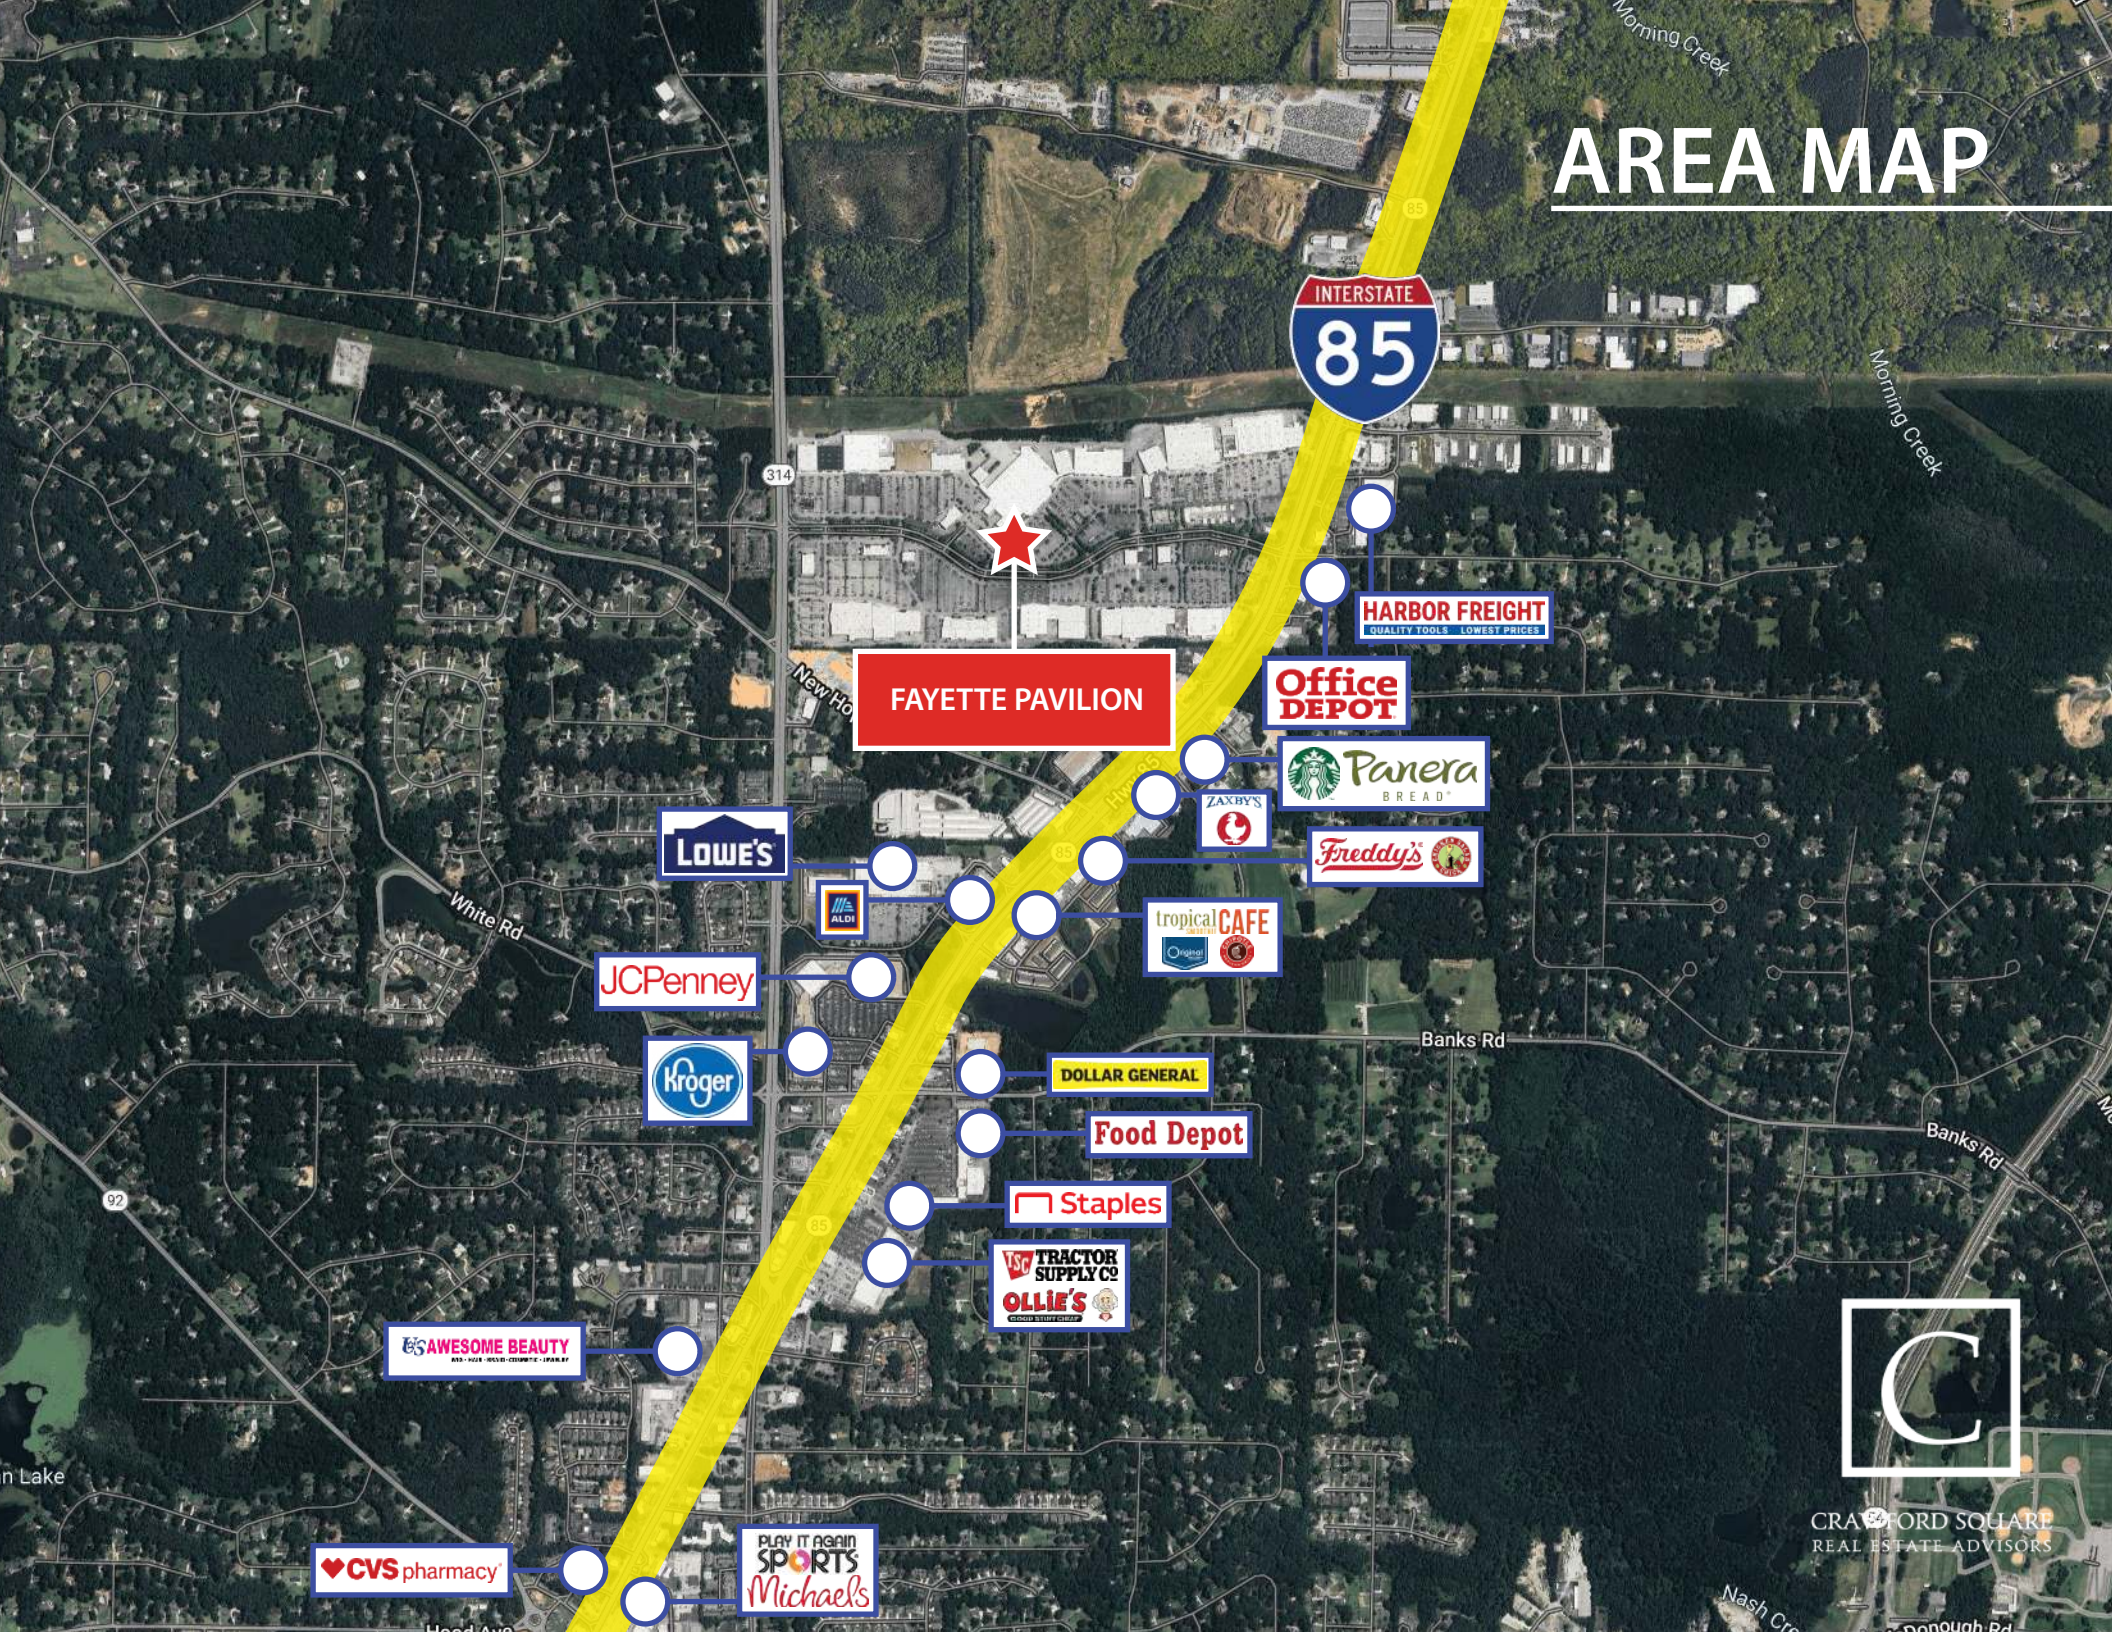

- Located in Atlanta's fastest growing suburb 22 miles from Downtown Atlanta and 11 miles from the Hartsfield-Jackson International Airport
- Dominant Anchors including Walmart, Target, Home Depot, Publix and PetSmart
- Largest open-air shopping center in the state of Georgia

EDGEWOOD RETAIL DISTRICT
Burlington **Marshalls**
ROSS DRESS FOR LESS **Target** **Kroger** **Office DEPOT OfficeMax**
petco **CVS pharmacy** **MATTRESSFIRM**

CAMP CREEK MARKETPLACE II
AMERICAN SIGNATURE FURNITURE **Burlington** **MATTRESSFIRM**
DSW **HIBBETT SPORTS** **GNC**

Walmart
THE HOME DEPOT

COSTCO WHOLESALE

SOUTHLAKE MALL
Foot Locker **macys** **AÉROPOSTALE**
LENSCRAFTERS **FOREVER 21** **H&M** **BACK ROOM SHOP** **HOT TOPIC**
PLACE **rue21** **EXPRESS**
VICTORIA'S SECRET **Rainbow** **HIBBETT SPORTS**

AREA MAP

FAYETTE PAVILION

INTERSTATE
85

HARBOR FREIGHT
QUALITY TOOLS LOWEST PRICES

Office
DEPOT

Starbucks
Panera
BREAD

ZAXBY'S

Freddy's