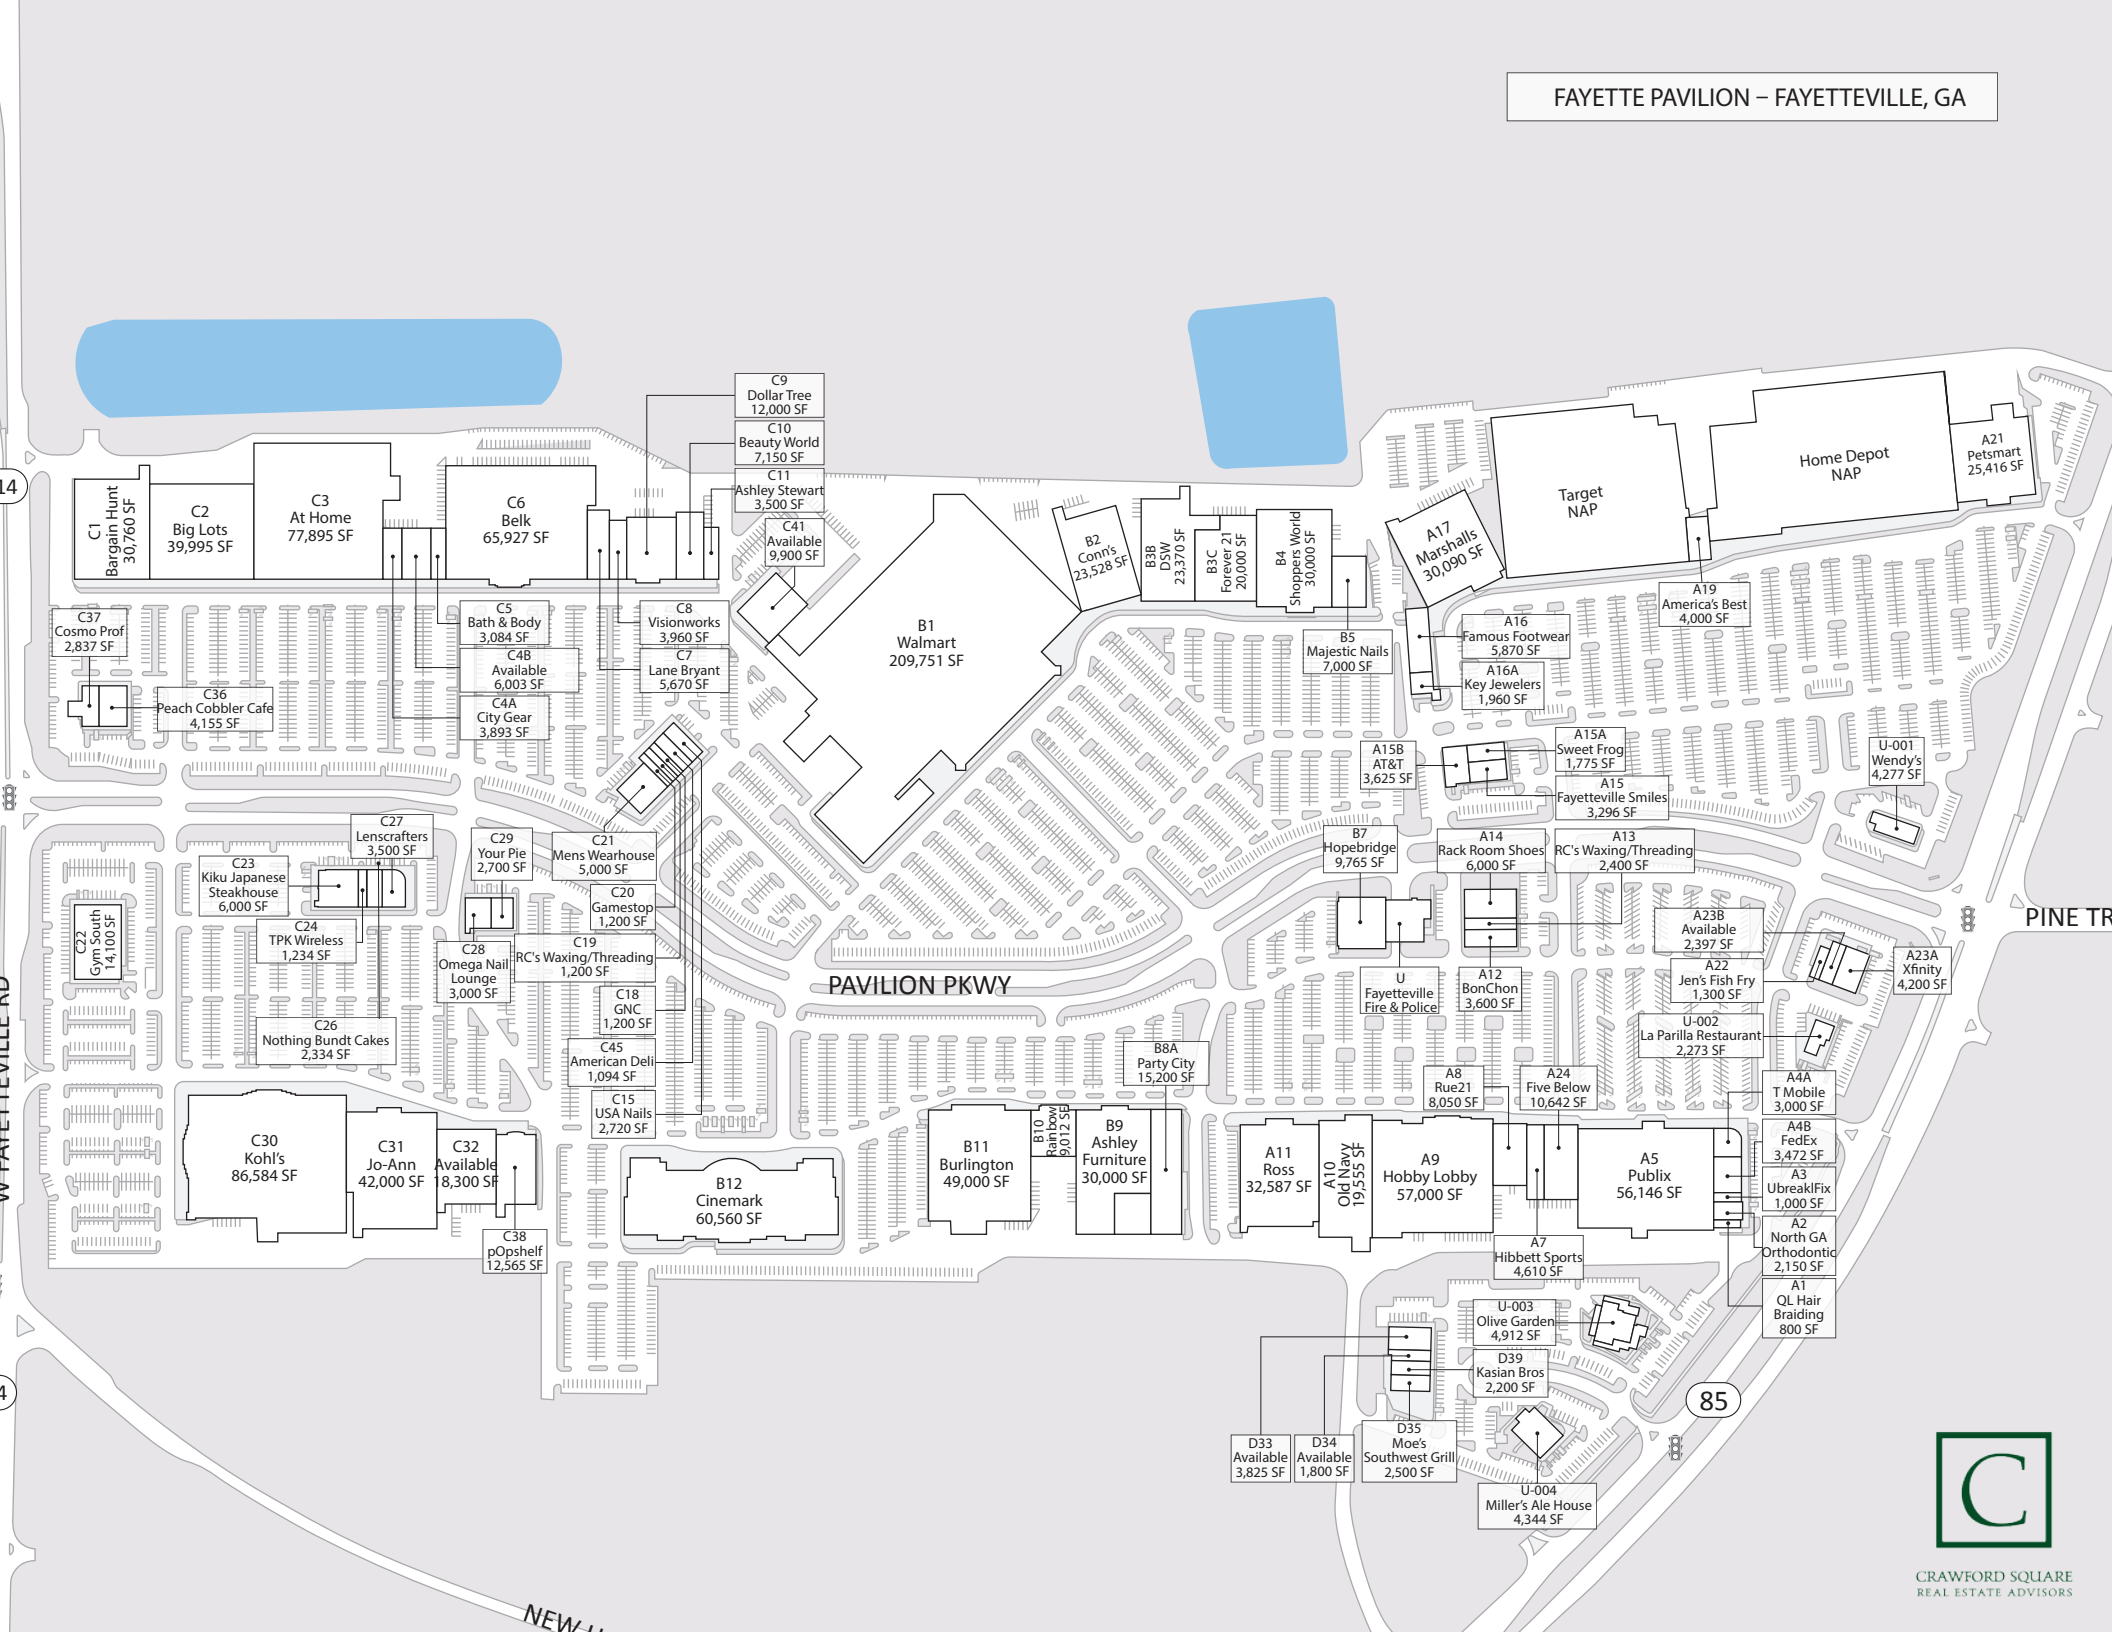

TRACTOR
SUPPLY CO
OLLIE'S

AWESOME BEAUTY

CVS pharmacy

PLAY IT AGAIN
SPORTS
Michael's

CRAWFORD SQUARE
REAL ESTATE ADVISORS

FAYETTE PAVILION – FAYETTEVILLE, GA

- C1 Bargain Hunt 30,760 SF
- C2 Big Lots 39,995 SF
- C3 At Home 77,895 SF
- C4 Available 9,900 SF
- C5 Bath & Body 3,084 SF
- C6 Belk 65,927 SF
- C7 Lane Bryant 5,670 SF
- C8 Visionworks 3,960 SF
- C9 Dollar Tree 12,000 SF
- C10 Beauty World 7,150 SF
- C11 Ashley Stewart 3,500 SF
- C12 Gym South 14,100 SF
- C13 Kiku Japanese Steakhouse 6,000 SF
- C14 TPK Wireless 1,234 SF
- C15 USA Nails 2,720 SF
- C16 Nothing Bundt Cakes 2,334 SF
- C17 Cosmo Prof 2,837 SF
- C18 GNC 1,200 SF
- C19 RC's Waxing/Threading 1,200 SF
- C20 Gamestop 1,200 SF
- C21 Mens Wearhouse 5,000 SF
- C22 Lenscrafters 3,500 SF
- C23 Your Pie 2,700 SF
- C24 Omega Nail Lounge 3,000 SF
- C25 American Deli 1,094 SF
- C26 Peach Cobbler Cafe 4,155 SF
- C27 Available 6,003 SF
- C28 RC's Waxing/Threading 1,200 SF
- C29 Mens Wearhouse 5,000 SF
- C30 Kohl's 86,584 SF
- C31 Jo-Ann 42,000 SF
- C32 Available 8,300 SF
- C33 pOpshef 12,565 SF
- C34 Available 3,825 SF
- C35 Available 1,800 SF
- B1 Walmart 209,751 SF
- B2 Conn's 23,528 SF
- B3 Forever 21 20,000 SF
- B4 Shoppers World 30,000 SF
- B5 Majestic Nails 7,000 SF
- B6 Party City 15,200 SF
- B7 Ashley Furniture 30,000 SF
- B8 BSW DSW 23,370 SF
- B9 Rainbow 9,012 SF
- B10 Burlington 49,000 SF
- B11 Old Navy 19,555 SF
- B12 Cinemark 60,560 SF
- A1 Ross 32,587 SF
- A2 Publix 56,146 SF
- A3 UbreakiFix 1,000 SF
- A4 T Mobile 3,000 SF
- A5 Five Below 10,642 SF
- A6 Famous Footwear 5,870 SF
- A7 Hibbett Sports 4,610 SF
- A8 Rue21 8,050 SF
- A9 Hobby Lobby 57,000 SF
- A10 Old Navy 19,555 SF
- A11 Olive Garden 4,912 SF
- A12 BonChon 3,600 SF
- A13 RC's Waxing/Threading 2,400 SF
- A14 Rack Room Shoes 6,000 SF
- A15 Fayetteville Smiles 3,296 SF
- A16 Key Jewelers 1,960 SF
- A17 Marshalls 30,090 SF
- A18 Hopebridge 9,765 SF
- A19 America's Best 4,000 SF
- A20 Sweet Frog 1,775 SF
- A21 PetSmart 25,416 SF
- A22 Jen's Fish Fry 1,300 SF
- A23 La Parilla Restaurant 2,273 SF
- A24 T Mobile 3,000 SF
- A25 FedEx 3,472 SF
- A26 UbreakiFix 1,000 SF
- A27 North GA Orthodontic 2,150 SF
- A28 QL Hair Braiding 800 SF
- A29 Target NAP
- A30 Home Depot NAP
- A31 America's Best 4,000 SF
- A32 Sweet Frog 1,775 SF
- A33 Fayetteville Smiles 3,296 SF
- A34 Rack Room Shoes 6,000 SF
- A35 RC's Waxing/Threading 2,400 SF
- A36 Jen's Fish Fry 1,300 SF
- A37 La Parilla Restaurant 2,273 SF
- A38 T Mobile 3,000 SF
- A39 FedEx 3,472 SF
- A40 UbreakiFix 1,000 SF
- A41 North GA Orthodontic 2,150 SF
- A42 QL Hair Braiding 800 SF
- A43 Famous Footwear 5,870 SF
- A44 Key Jewelers 1,960 SF
- A45 Sweet Frog 1,775 SF
- A46 Fayetteville Smiles 3,296 SF
- A47 Rack Room Shoes 6,000 SF
- A48 RC's Waxing/Threading 2,400 SF
- A49 Jen's Fish Fry 1,300 SF
- A50 La Parilla Restaurant 2,273 SF
- A51 T Mobile 3,000 SF
- A52 FedEx 3,472 SF
- A53 UbreakiFix 1,000 SF
- A54 North GA Orthodontic 2,150 SF
- A55 QL Hair Braiding 800 SF
- D33 Available 3,825 SF
- D34 Available 1,800 SF
- D35 Moe's Southwest Grill 2,500 SF
- D36 Kasian Bros 2,200 SF
- D37 U-001 Wendy's 4,277 SF
- D38 U-002 La Parilla Restaurant 2,273 SF
- D39 U-003 Olive Garden 4,912 SF
- D40 U-004 Miller's Ale House 4,344 SF