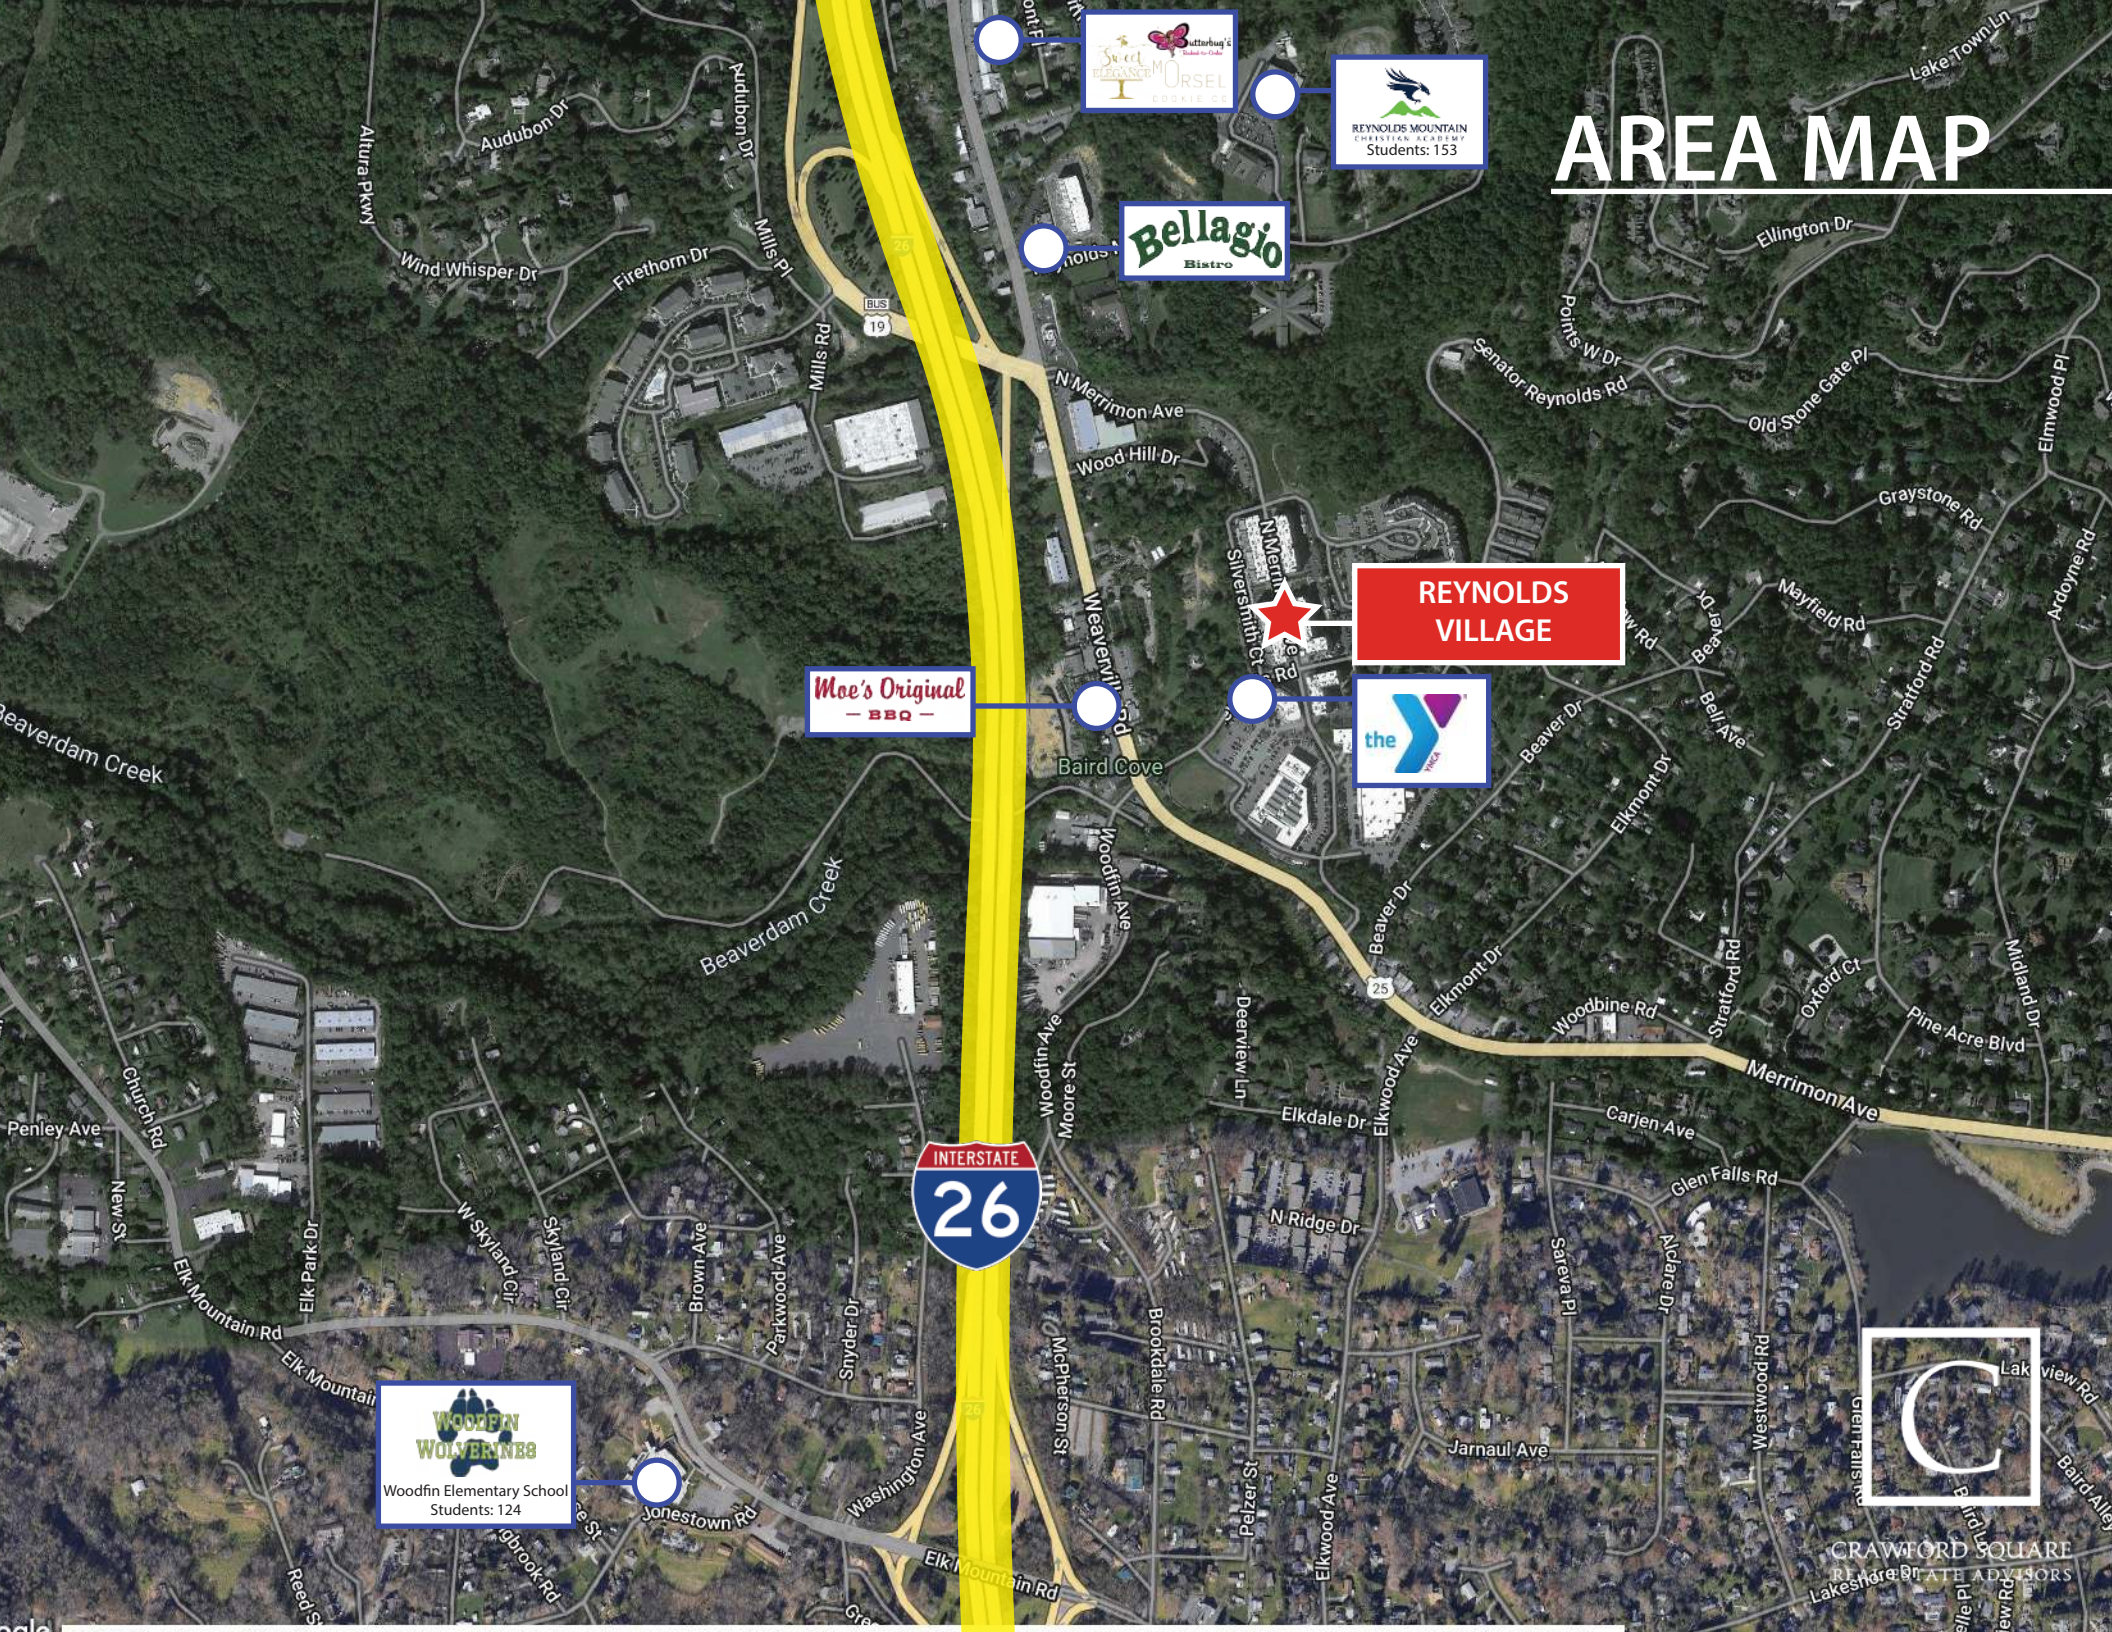

Downtown Asheville
 ANTHROPOLOGIE URBAN OUTFITTERS

Office DEPOT OfficeMax, BIG LOTS!, DOLLAR GENERAL

Logos for: HomeGoods, Shoe Carnival, Ross, Party City, Five Below, TJ-Maxx, DSW, Whole Foods, Hand & Stone.

River Hills

Logos include: Target, Michaels, LA Z BOY, Dick's Sporting Goods, Dollar Tree, Havertys, AMC, Ashley.

AREA MAP

Sweet Elegance by URSEL

REYNOLDS MOUNTAIN CHRISTIAN ACADEMY
Students: 153

Bellagio
Bistro