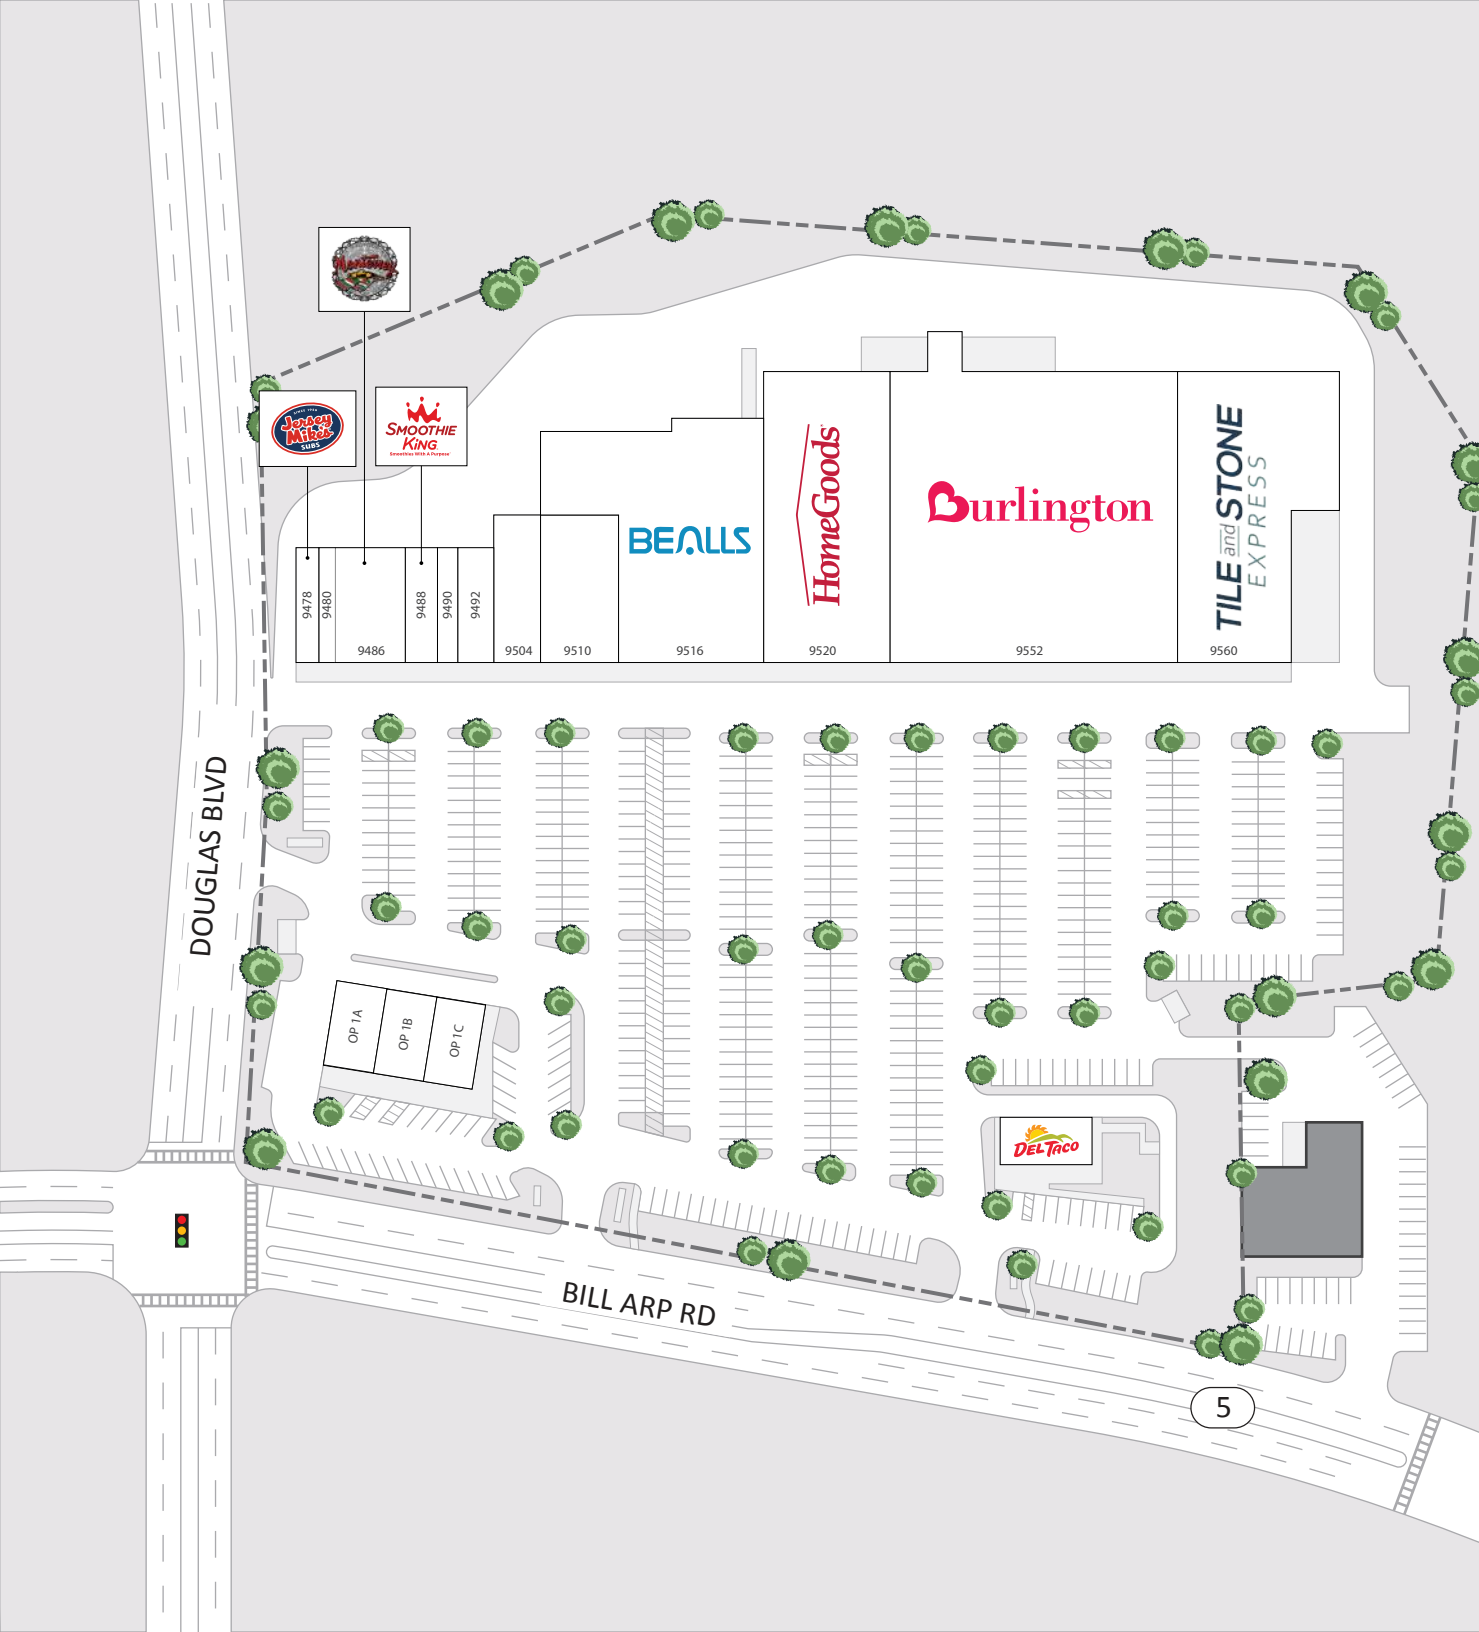

WHOLESALE

DICK'S *claire's* Apple BUFFALO WILD WINGS

SPORTING GOODS

AÉROPOSTALE *charlotte russe* HOLLISTER WORKSHOP

FOREVER 21

AKERS MILL SQUARE

Total Wine & MORE

five BELOW petco

HARBOR FREIGHT
COSMO PROF

MARKET SQUARE
AT&T
Aaron's

ARBOR PLACE
VICTORIA'S SECRET, OLD NAVY, Dillard's, ULTA, REGAL, SHOE DEPT., AEROPOSTALE, Foot Locker, JCPenney, Bath & Body Works, H&M, ROOMSTOGO, AMERICAN EAGLE, PLACE, WORKSHOP, claire's, HIBBETT SPORTS, LENS CRAFTERS, Buckle, MEN'S WEARHOUSE, MAC, sleep, number, FOREVER 21, TORRID, aerie

ARBOR SQUARE

THE HOME DEPOT

5

Kroger

DOUGLASVILLE TOWN CENTER
BuggyBusters

COSBY STATION
DICKEY'S BARBECUE PIT, Great Clips, Publix, La Salsa FRESH MEXICAN GRILL

CRAWFORD SQUARE REAL ESTATE ADVISORS

SUITE	TENANT	SF
OP 1A	Starbucks	
OP 1B	Zales	
OP 1C	Five Guys	
Outparcel 2	Del Taco	2,700
9478	Jersey Mike's	1,500
9480	Sunmed CBD	1,125
9486	Monterrey's Mexican Restaurant	3,750
9488	Smoothie King	1,500
9490	Elegant Nails	1,125
9492	Wireless Express	1,125
9504	Cosmo Prof	3,500
9510	Skechers Outlet	5,450
9516	Beall's	20,735
9520	HomeGoods	19,730
9552	Burlington Coat Factory	42,670
9560	Tile and Stone Express	20,553