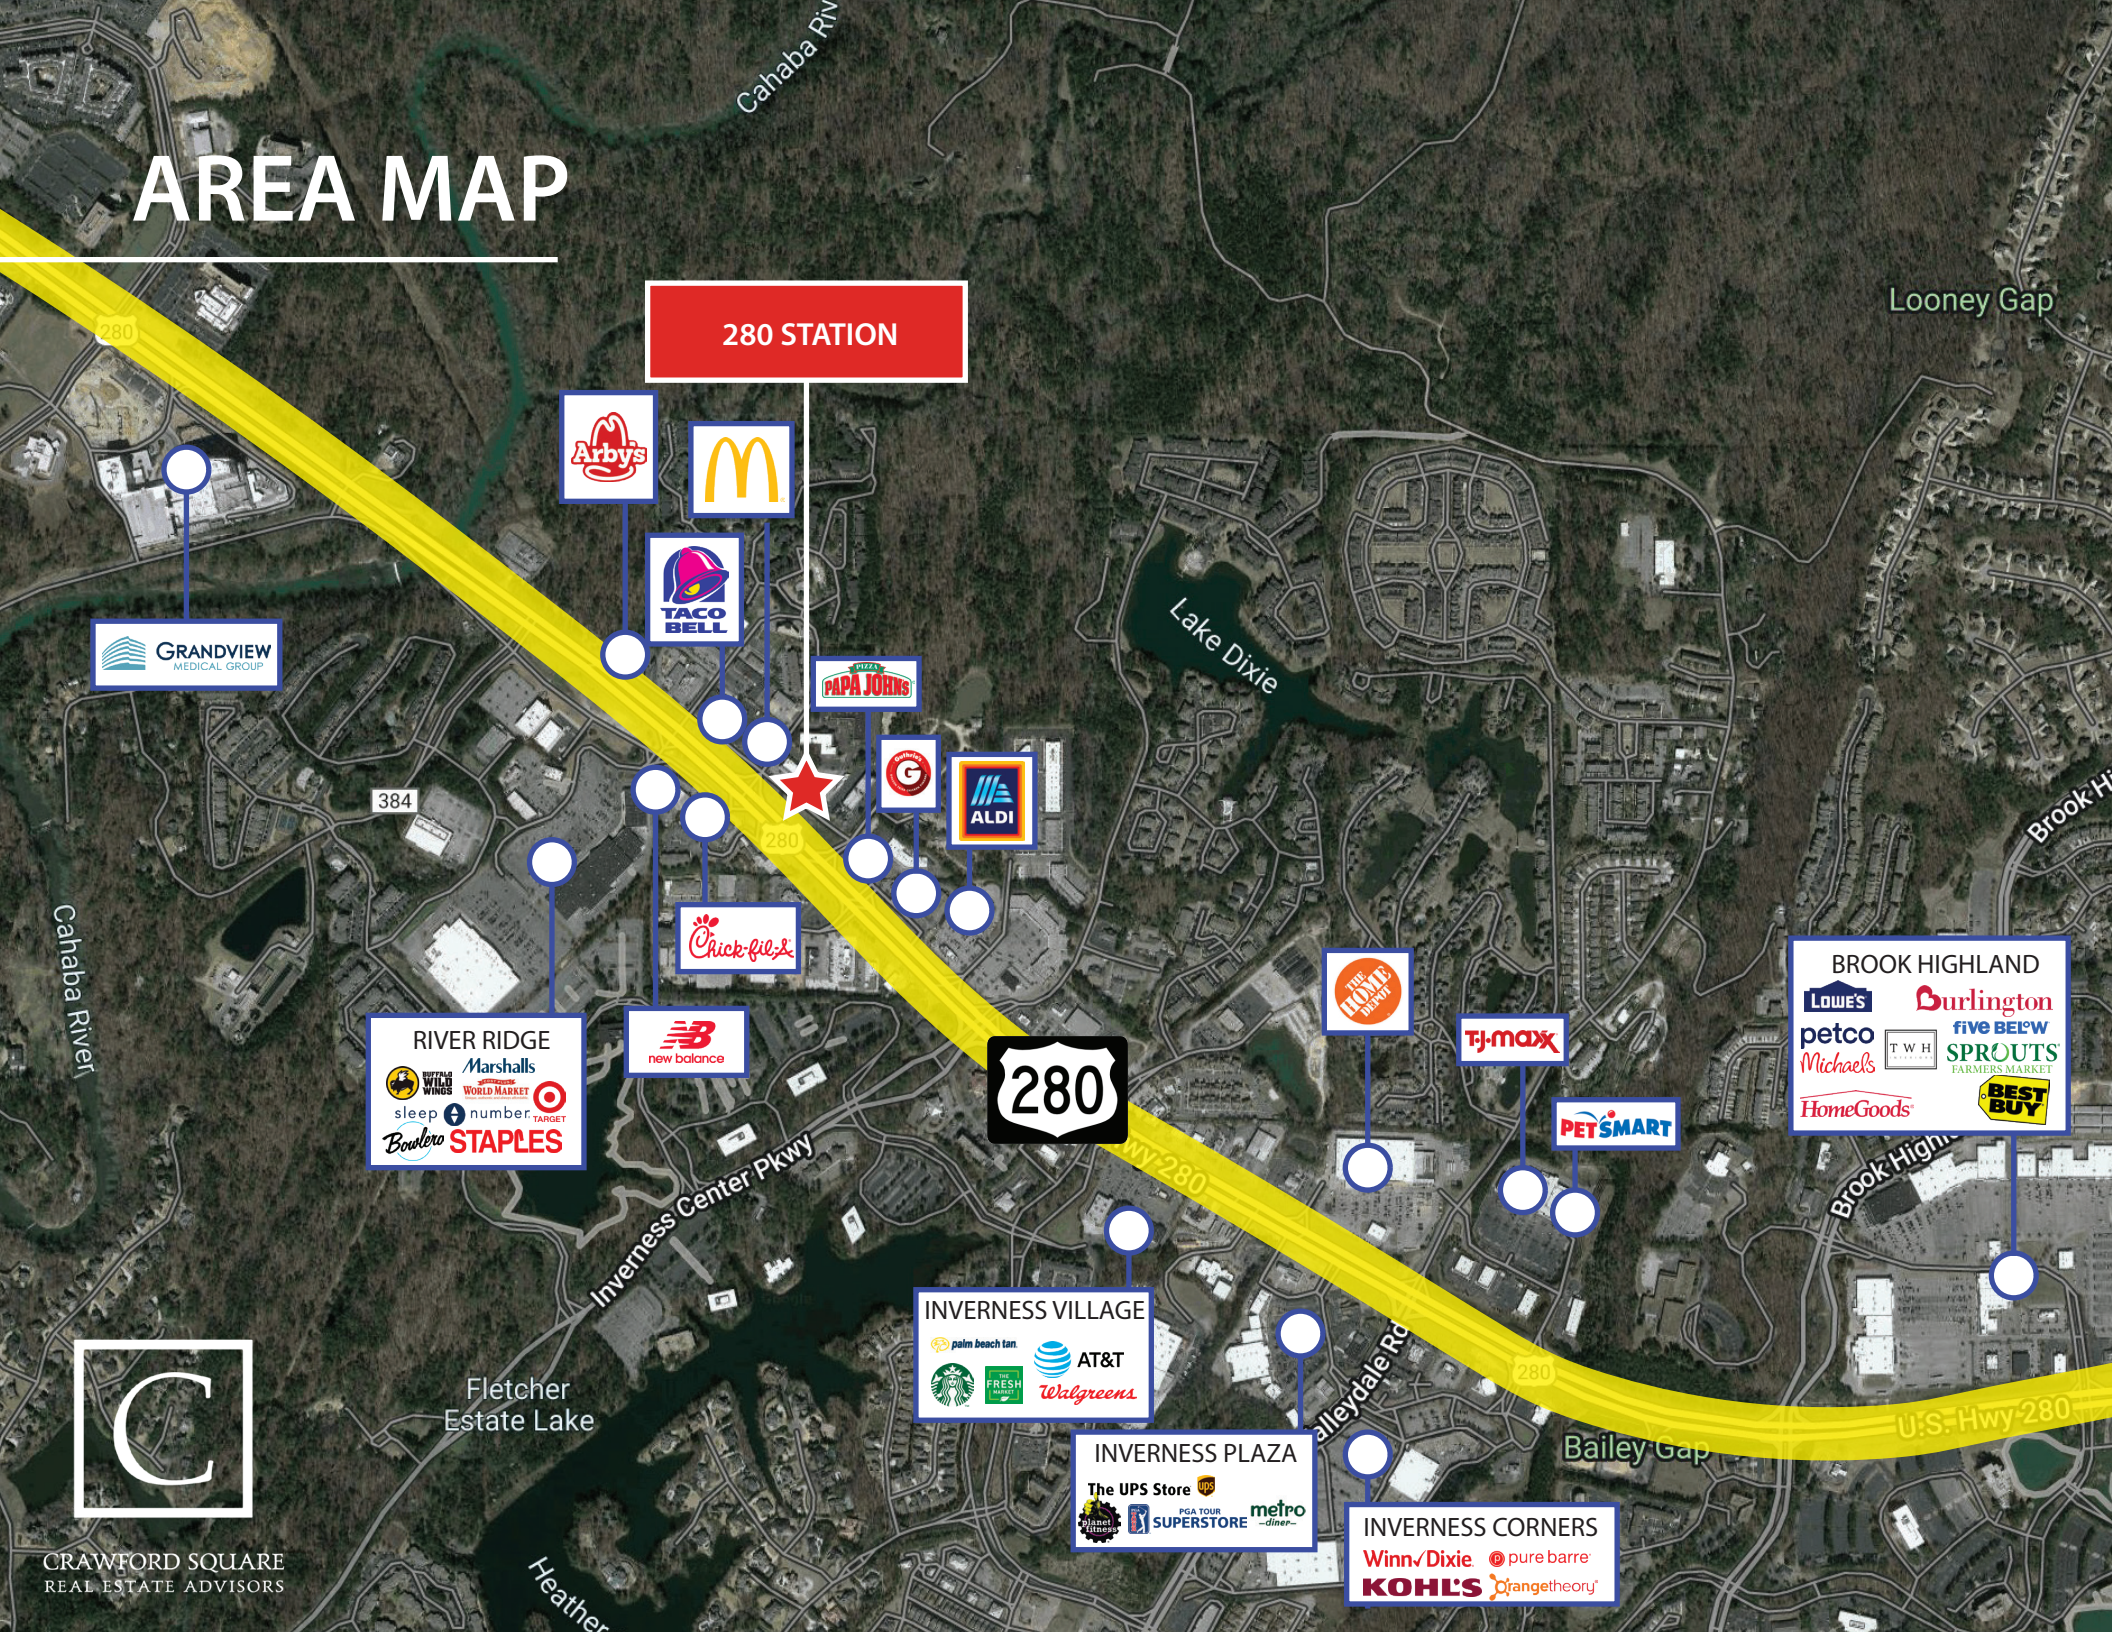

**BROOK HIGHLAND**

- Durlington
- BEST BUY
- FIVE BELOW
- SALLY BEAUTY
- ULTA
- OUTBACK STEAKHOUSE
- ASHLEY
- petco
- Michaels
- LOWE'S
- HomeGoods

**BROOKWOOD VILLAGE**

- J.P.S. BANK
- MATTRESS FIRM
- Starbucks
- target
- THE FRESH MARKET

**280 STATION**

- Oasis nail spa
- EYEMART EXPRESS
- DUNKIN'
- SUBWAY
- Budget
- bed-express

**VESTAVIA CITY CENTER**

- Orangetheory FITNESS
- HOTWORX
- crumbl cookies
- DOLLAR TREE
- Great Clips
- AT&T
- Starbucks
- Panera
- Planet Fitness
- EUROPEAN WAY CENTER

**RIVER RIDGE**

- Marshalls
- Academy SPORTS + OUTDOORS
- WORLD MARKET
- Bowlora
- target
- BUFFALO WILD WINGS
- CARRABBA'S ITALIAN GRILL
- MEN'S WEARHOUSE

**RIVERCHASE GALLERIA**

- TORRID
- francesca's
- HIBBETT SPORTS
- Rainbow
- carter's
- HOLLISTER
- H&M
- EXPRESS
- rue21
- OLD NAVY
- LANE BRYANT
- Bath&BodyWorks
- SEPHORA
- JCPenney
- belk
- LENSCRAFTERS
- Chick-fil-ee
- THE CHILDREN'S PLACE
- VICTORIA'S SECRET
- AÉROPOSTALE
- Buckle
- FOREVER 21
- HOT TOPIC
- aerie

# AREA MAP

**280 STATION**

**RIVER RIDGE**  
Wild Wings  
Marshall's  
World Market  
sleep number  
Bowlero  
STAPLES  
Target

**BROOK HIGHLAND**  
Lowe's  
petco  
Michael's  
HomeGoods  
Burlington  
TWH  
five BELOW  
SPROUTS FARMERS MARKET  
BEST BUY