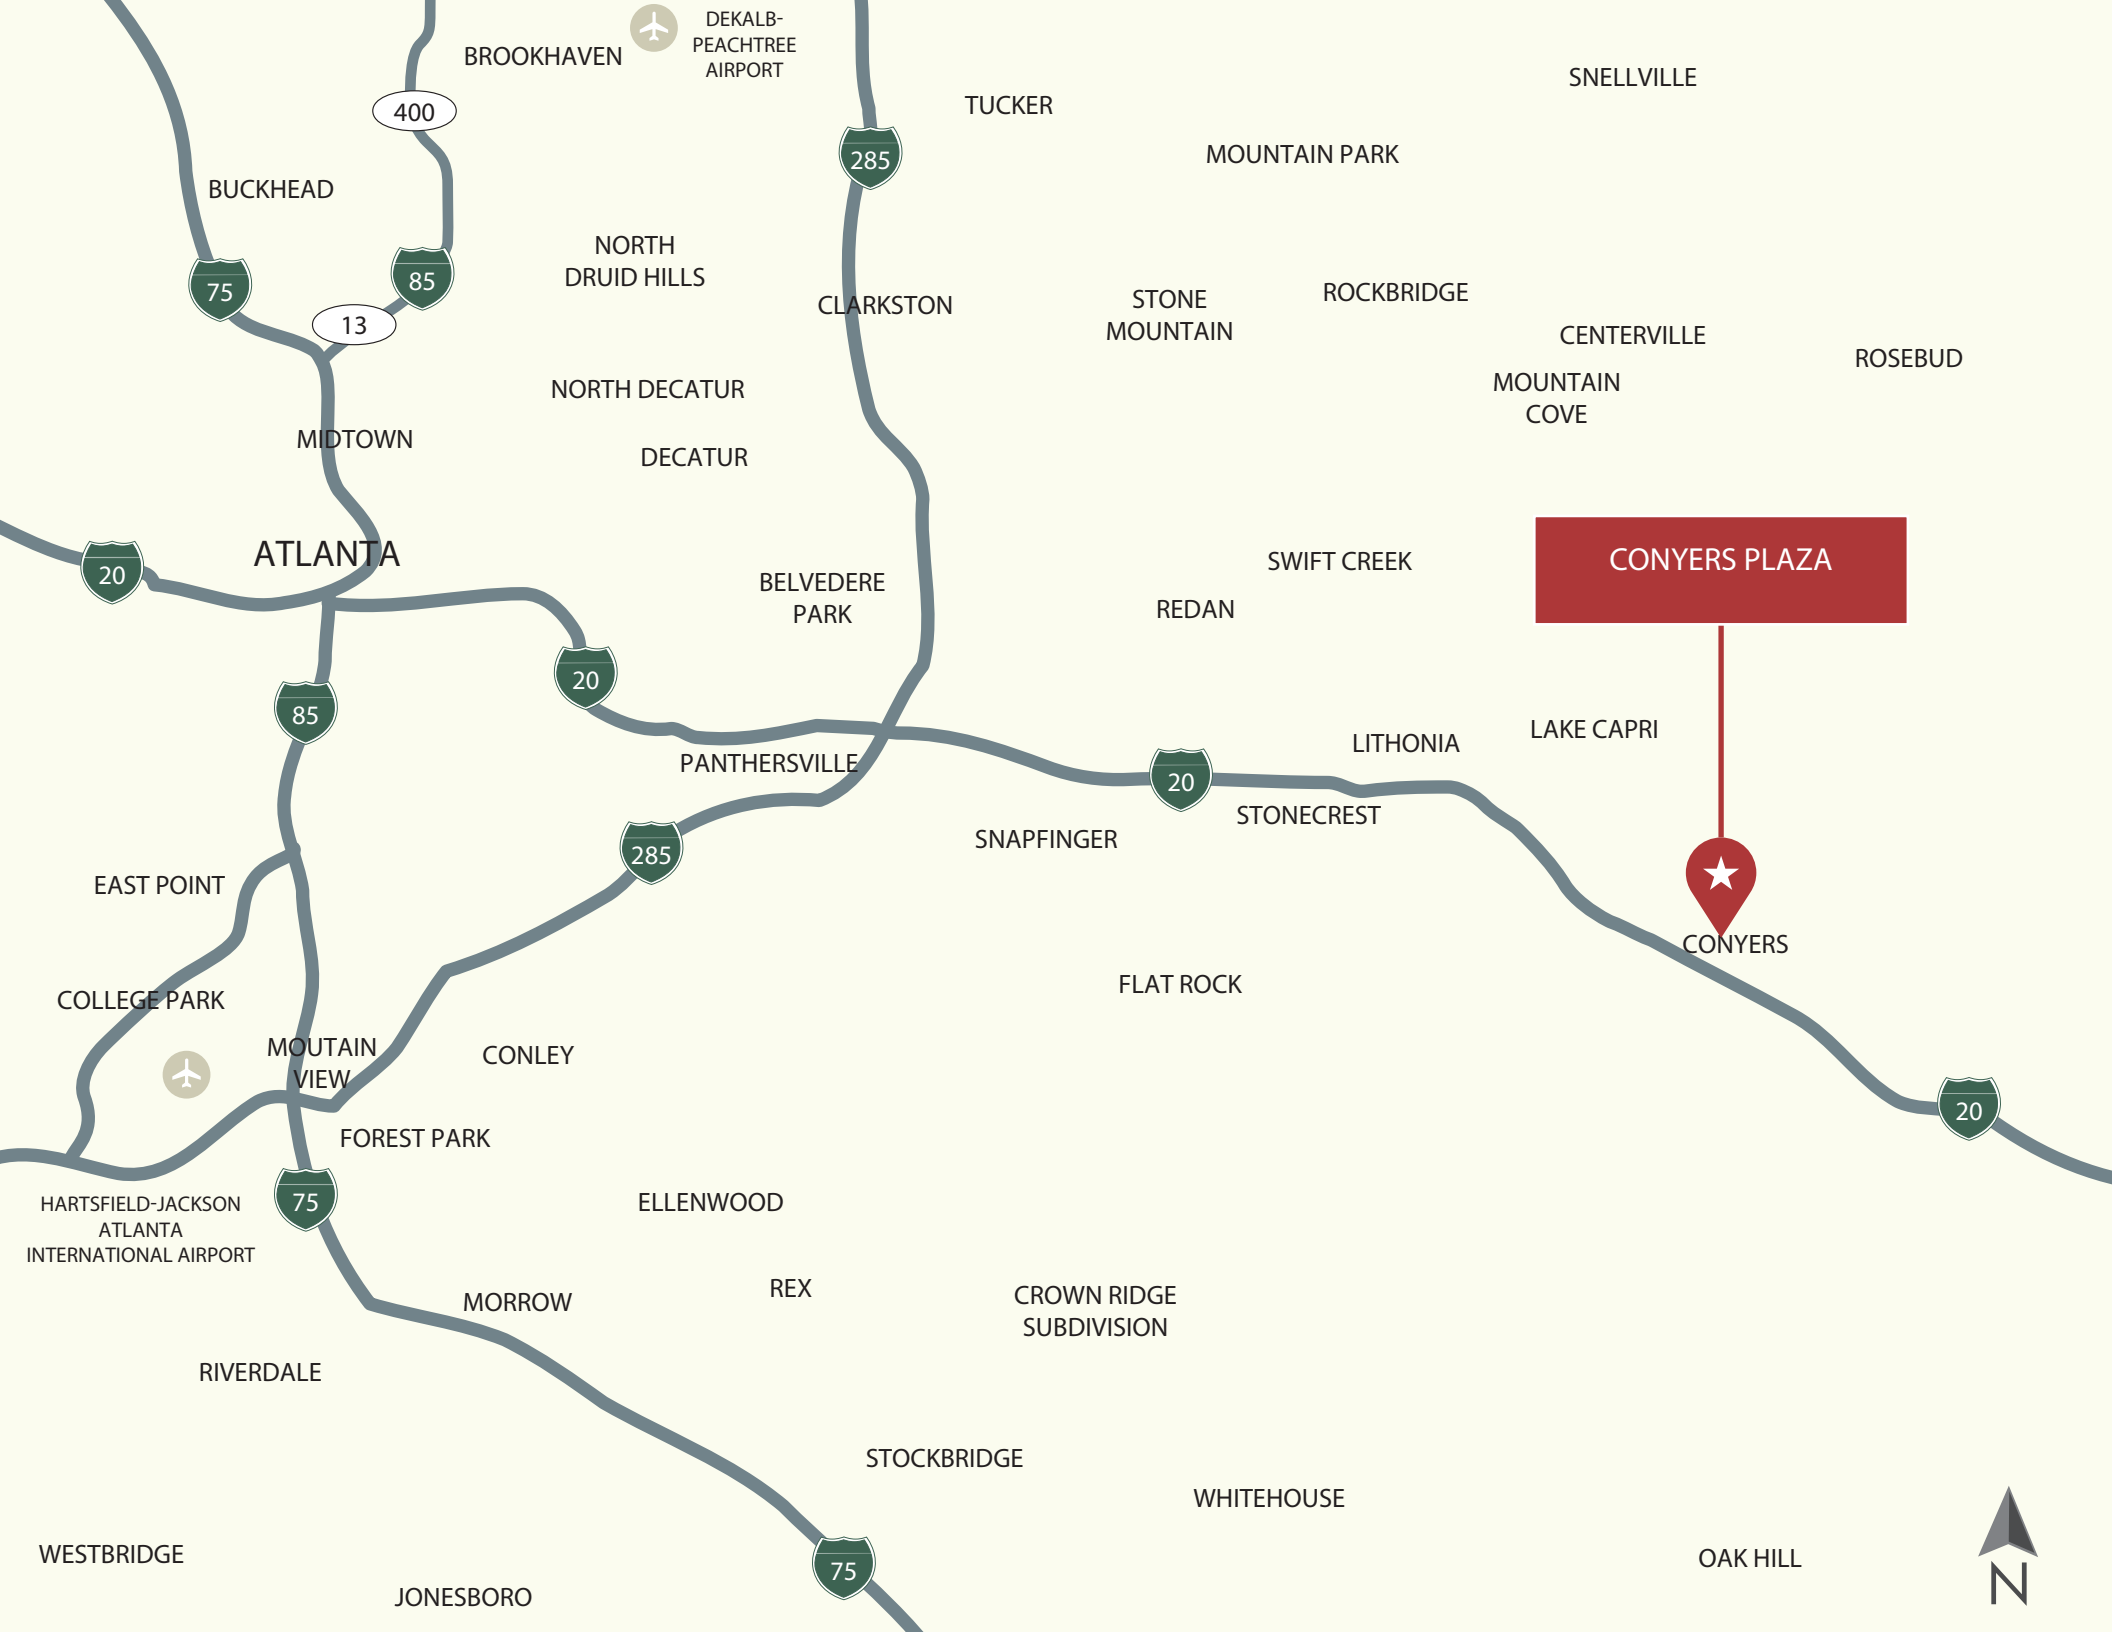

- Situated at the intersection of I-20 and GA State Highway 138 with direct interstate exposure and combined traffic counts of over 150,000 cars per day
- 171,374 square-foot power center, shadow-anchored by Walmart and Home Depot. Strong junior anchors include PetSmart, JoAnn Fabrics, Party City
- Conyers Plaza boasts over 4 million annual visitors, making it the 30th most visited shopping center in the state and the busiest within a 15-mile radius

3 mile	89,042
5 mile	98,399
10 mile	94,030

MED HH INCOME (\$)

3 mile	60,289
5 mile	66,621
10 mile	68,548

BROOKHAVEN DEKALB-PEACHTREE AIRPORT

SNELLVILLE

TUCKER

MOUNTAIN PARK

BUCKHEAD

REDAN

20

85

PANTHERSVILLE

20

LITHONIA

LAKE CAPRI

EAST POINT

LAIFITNESS.

Flat Shoals Rd SE

LOWE'S

138

INTERSTATE 20

OLD COVINGTON HWY SE

Walmart

DOGWOOD DR SE