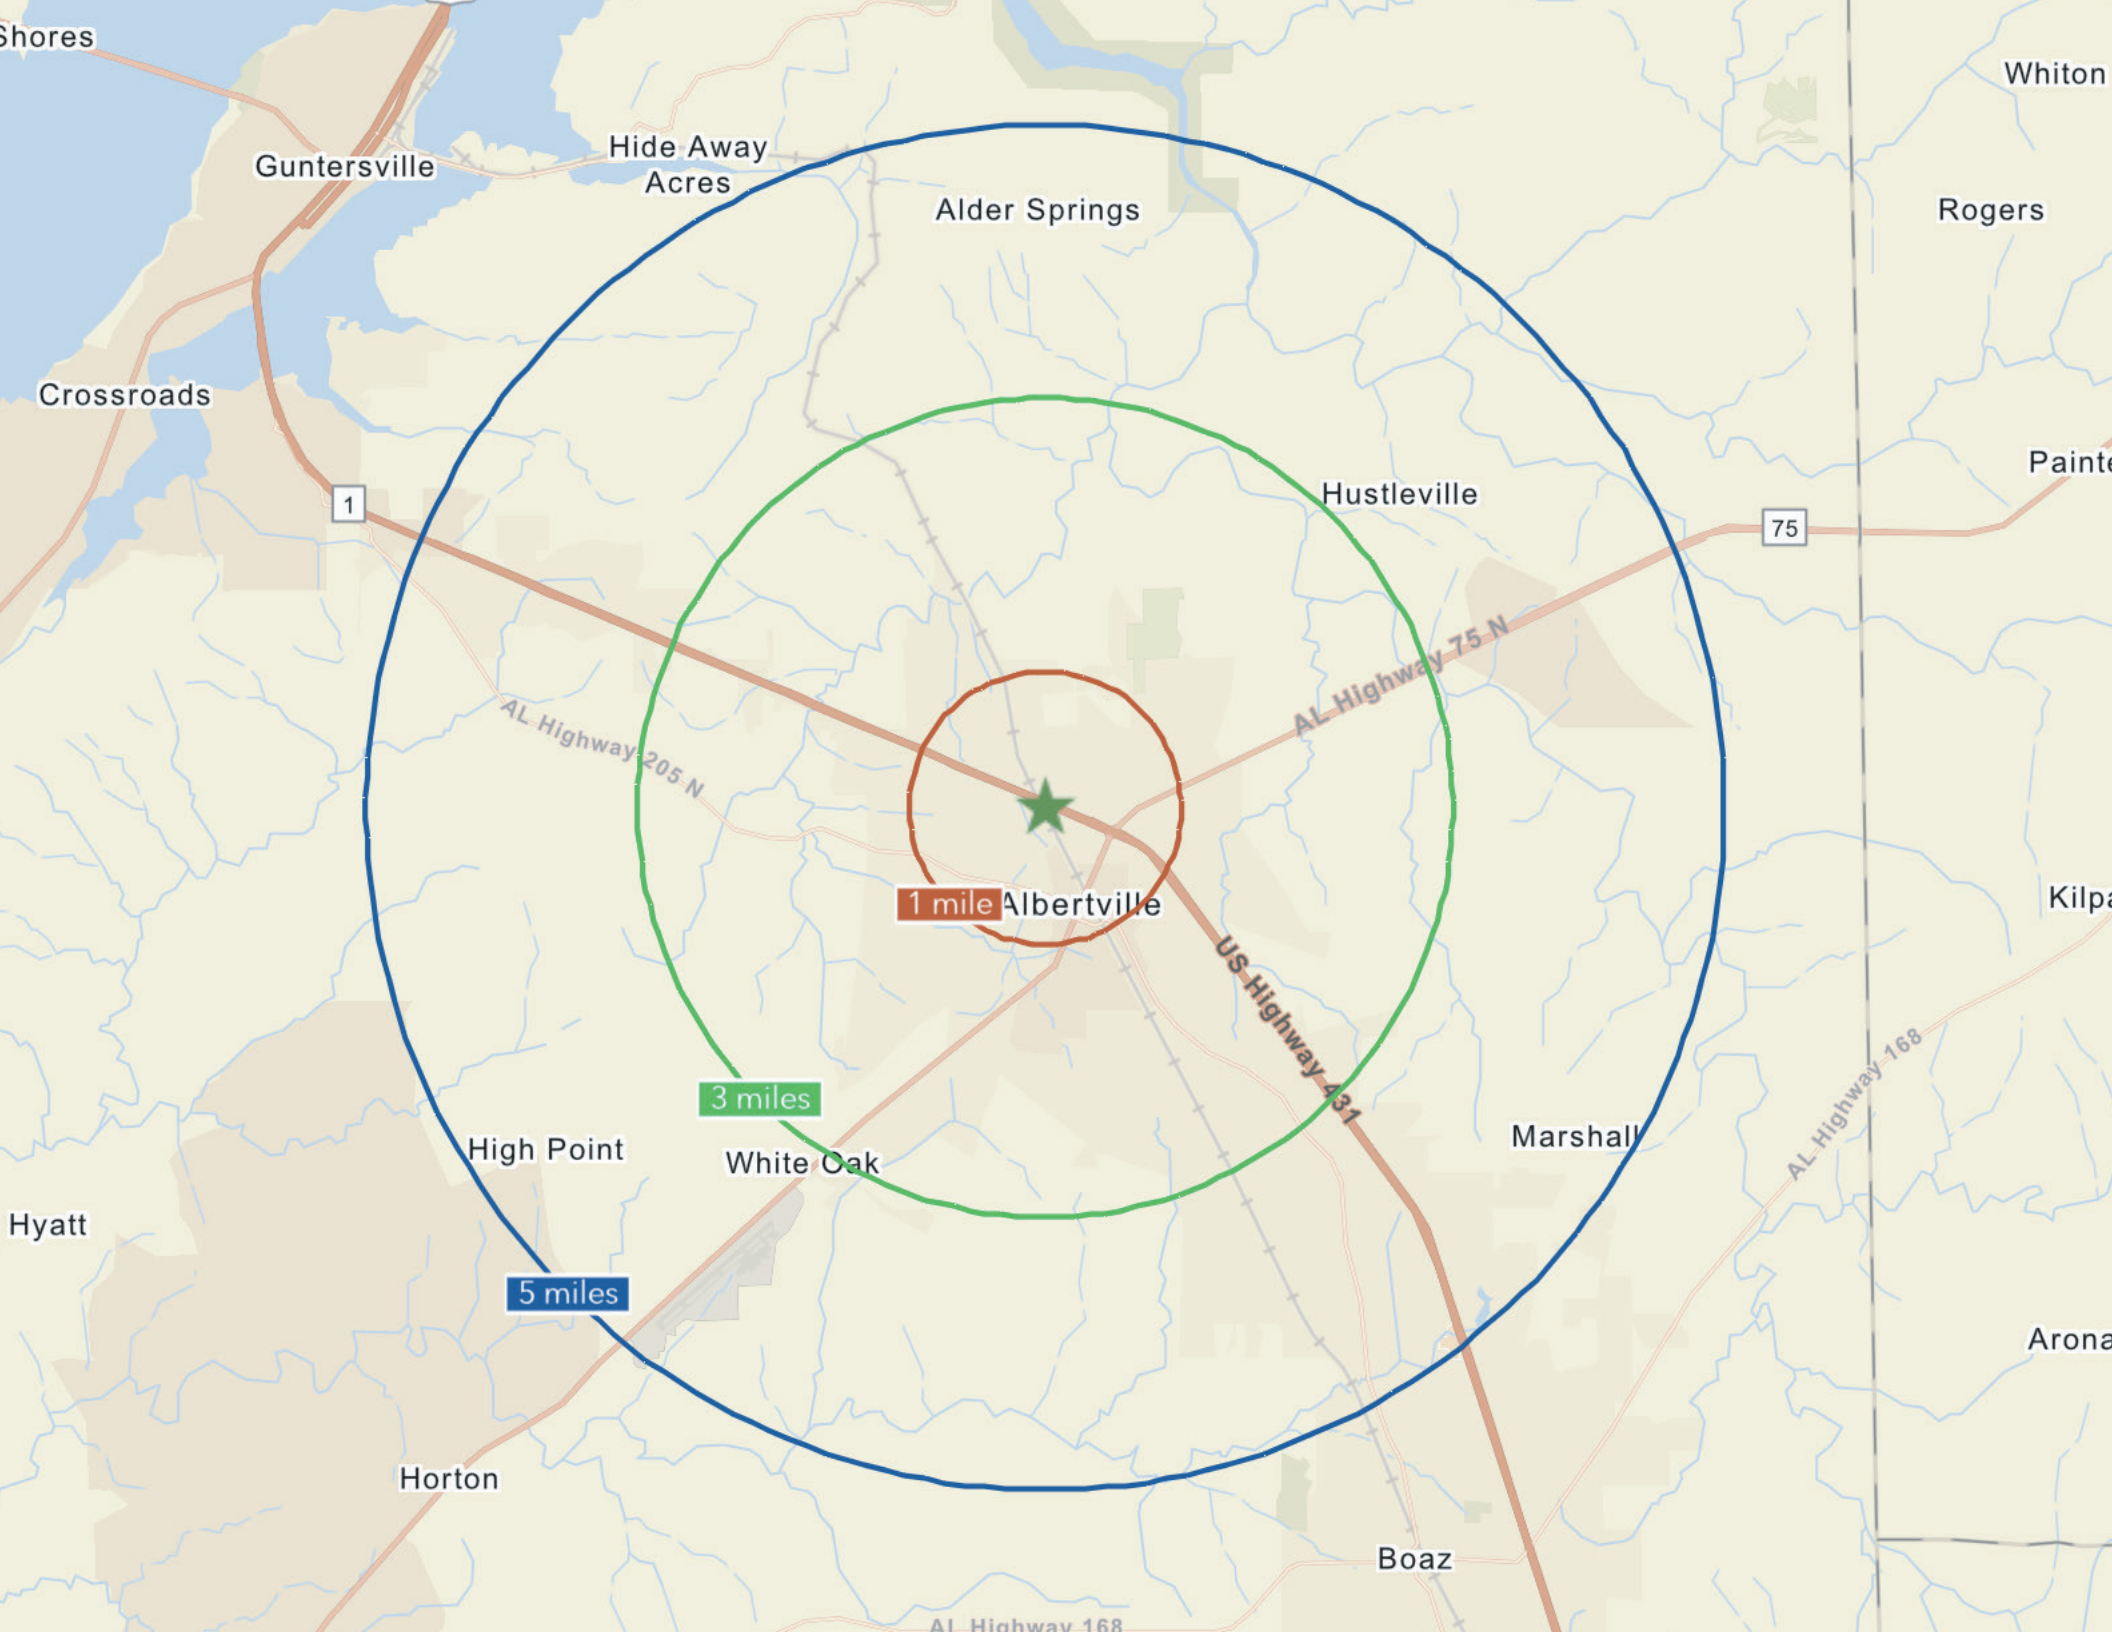

CRAWFORD SQUARE
REAL ESTATE ADVISORS

PARCEL AVAILABLE FOR SALE

7703 US-431, Albertville, AL 35950

PROPERTY HIGHLIGHTS

- 5 acres of land for sale, located off Highway 431 and Railroad Ave in Albertville, AL
- +/- 550 ft of frontage on Hwy 431
- Major retailers in immediate area include Ross, Hobby Lobby, Ulta Beauty, Food City, Five Below, Burger King, Little Caesars, McDonalds, Arby's, Jacks, Pet Smart, Taco Bell, Piggly Wiggly, Slim Chickens, and Dollar Tree
- Currently zoned M-1 Light Industrial

AVG HH INCOME (\$)

1 mile	69,850
3 mile	72,725
5 mile	74,392

1 mile Albertville

3 miles

5 miles

Guntersville

Hide Away Acres

Alder Springs

High Point

White Oak

Marshall

Hyatt

Horton

Boaz

AL Highway 168

Whiton