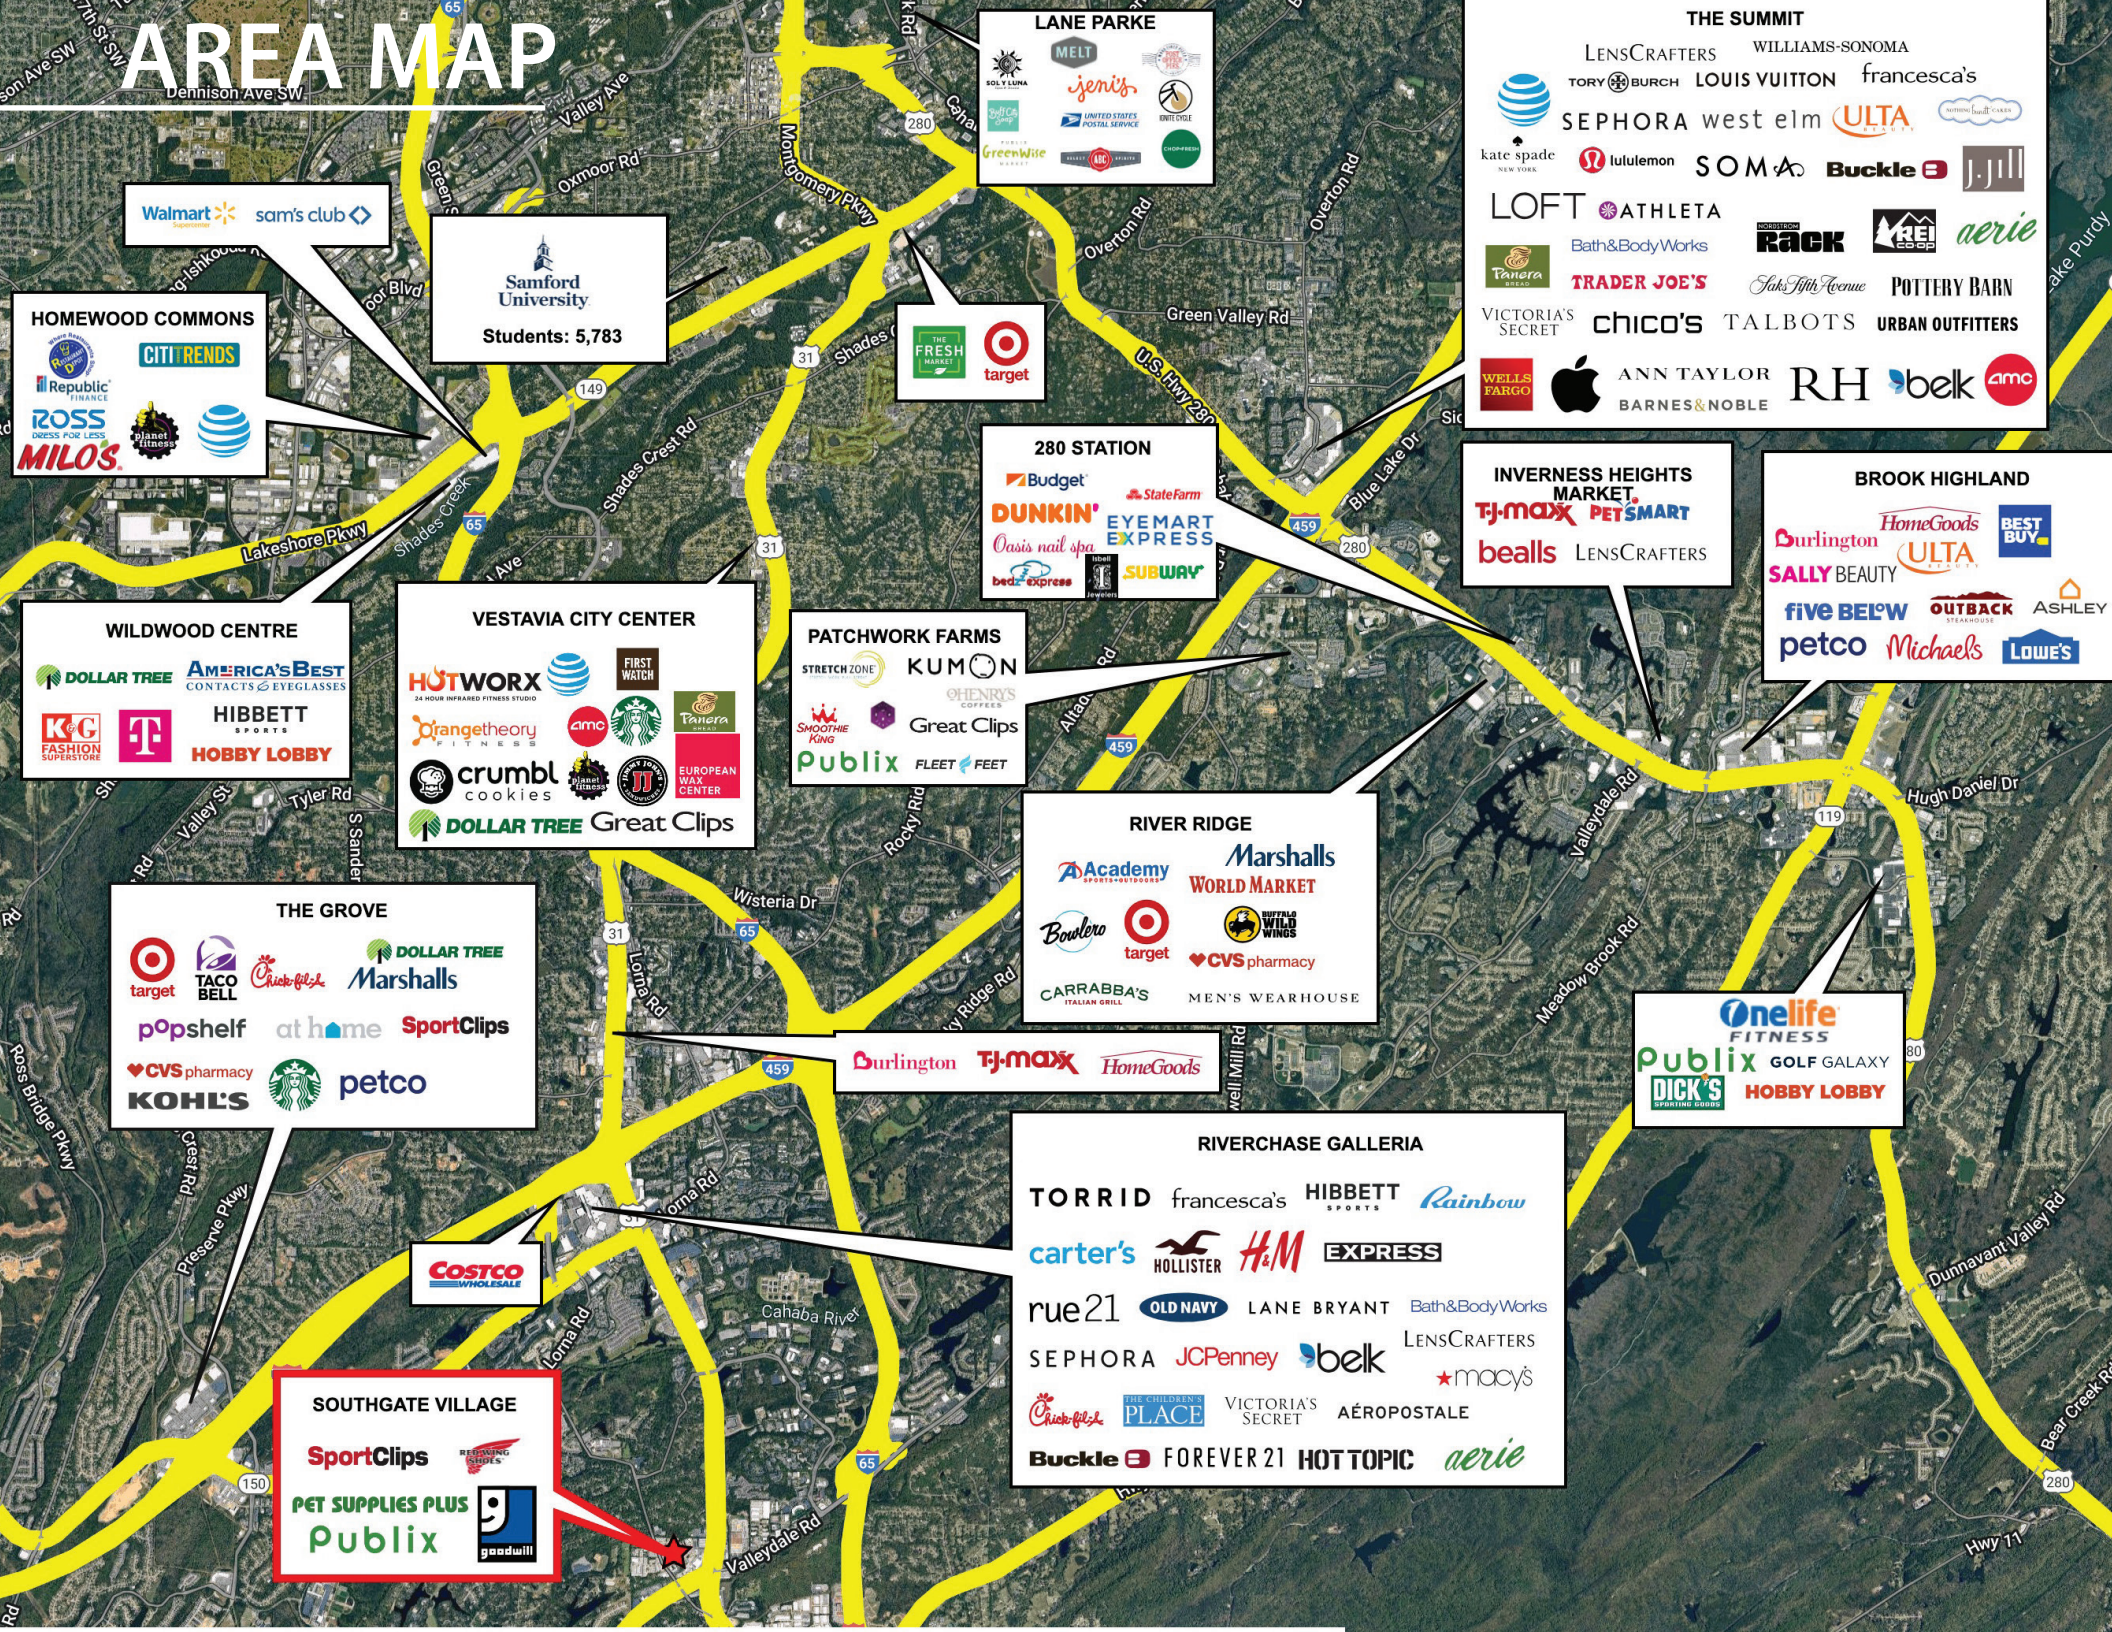

PROPERTY HIGHLIGHTS

- Located in high-growth Shelby County on the major travel corridor, Highway 31
- Highly visible with convenient access at signalized hard corner of Hwy 31 and Valleydale Rd
- Anchored by the only traditional grocery in the sub-market, Publix
- Easy access with six points of ingress and egress
- Regionally accessible with close proximity to I-65 which boasts 125,000 VPD
- Rare end cap availability with drive-thru opportunity

HOOVER

SHOAL CREEK

MEADOWBROOK

280

20

459

CHELSEA

280

459

65

AREA MAP

Walmart **sam's club**

HOMWOOD COMMONS

CITI TRENDS

Republic FINANCE

ROSS DRESS FOR LESS