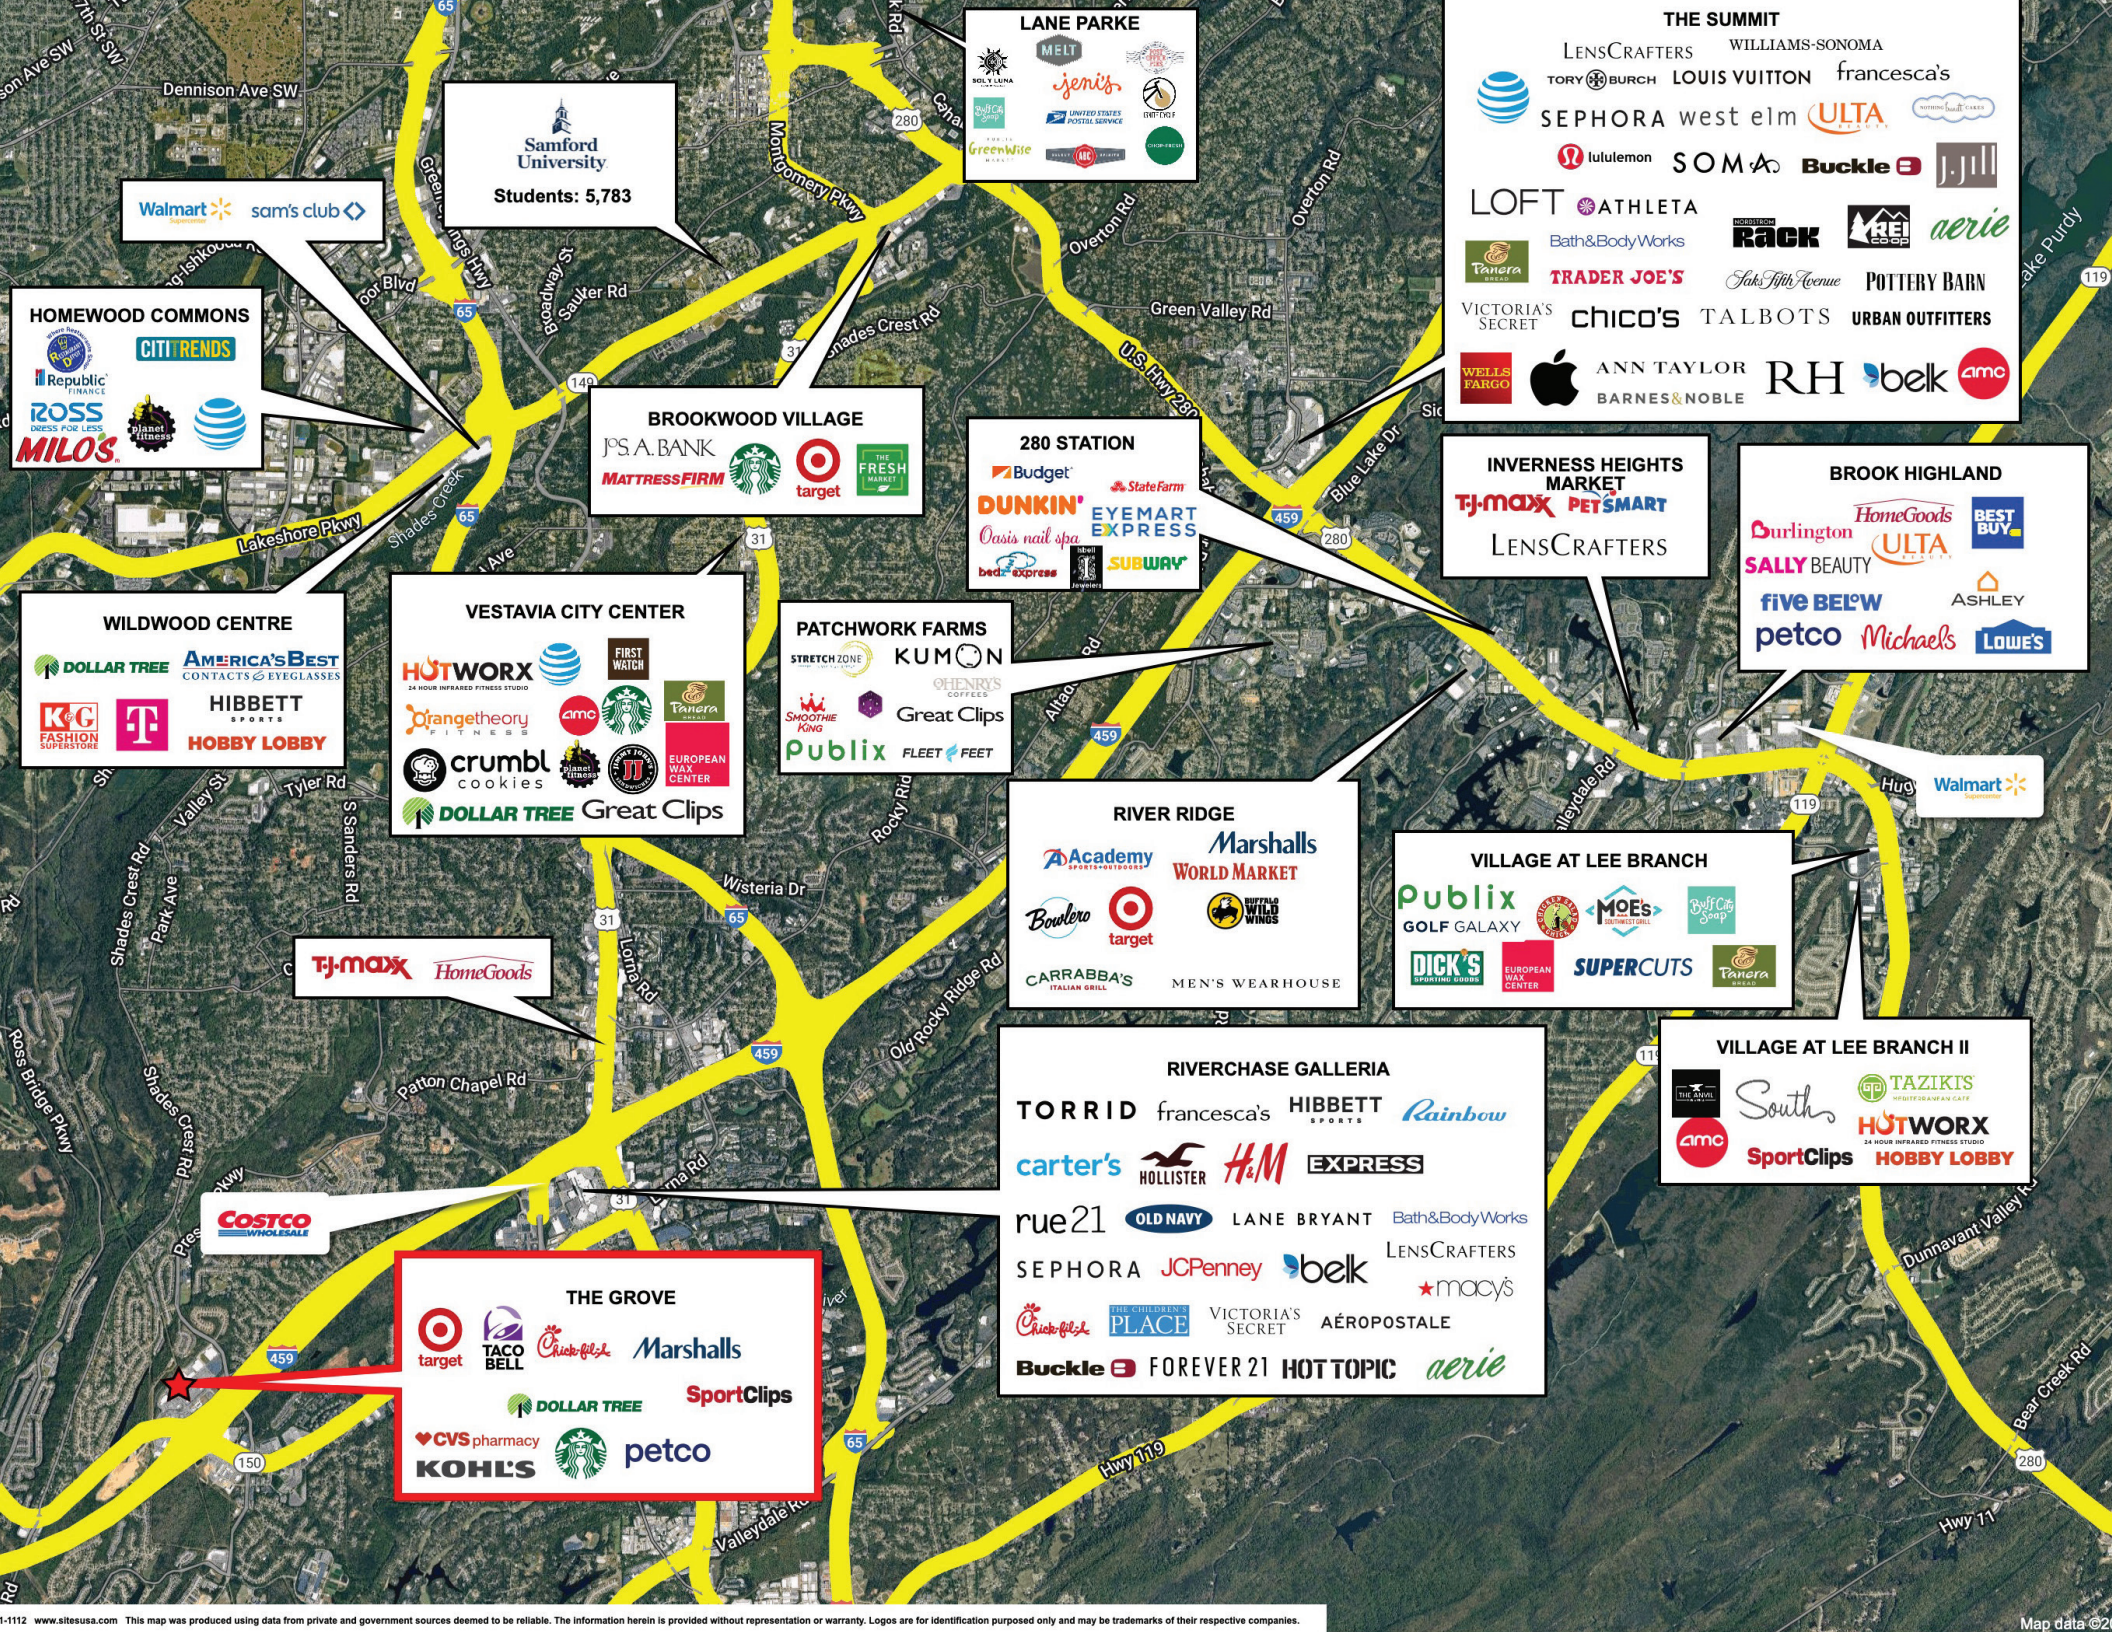

Samford University
Students: 5,783

Walmart | sam's club

LANE PARKE
MELT | jenie's | GreenWise

THE SUMMIT
LENSCRAFTERS | WILLIAMS-SONOMA | TORY BURCH | LOUIS VUITTON | francesca's | SEPHORA | west elm | ULTA | lululemon | SOMA | Buckle | J.Jill | LOFT | ATHLETA | Bath&BodyWorks | TRADER JOE'S | Victoria's Secret | chico's | TALBOTS | URBAN OUTFITTERS | WELLS FARGO | Apple | ANN TAYLOR | BARNES & NOBLE | RH | belk | amc

HOMWOOD COMMONS
CITI RENDS | Republic Finance | ROSS | MILOS

BROOKWOOD VILLAGE
J.P.S. A. BANK | MATTRESS FIRM | Starbucks | target | THE FRESH MARKET

280 STATION
Budget | State Farm | DUNKIN' | EYEMART EXPRESS | Oasis nail spa | SUBWAY

INVERNESS HEIGHTS MARKET
T.J. MAXX | PETSMART | LENS CRAFTERS

BROOK HIGHLAND
Durlington | HomeGoods | BEST BUY | SALLY BEAUTY | ULTA | five BELOW | petco | Michaels | Ashley | LOWE'S

WILDWOOD CENTRE
DOLLAR TREE | AMERICA'S BEST CONTACTS & EYEGLASSES | K&G FASHION SUPERSTORE | HIBBETT SPORTS | HOBBY LOBBY

VESTAVIA CITY CENTER
HOTWORX | FIRST WATCH | Anantheory FITNESS | Starbucks | Panera | crumbl cookies | EUROPEAN WAX CENTER | DOLLAR TREE | Great Clips

PATCHWORK FARMS
STRETCH ZONE | KUMON | OHENRY'S COFFEES | Great Clips | Publix | FLEET FEET

RIVER RIDGE
Academy | Marshalls | World Market | Bowlero | target | CARRABBA'S ITALIAN GRILL | MEN'S WEARHOUSE

VILLAGE AT LEE BRANCH
Publix | GOLF GALAXY | MOE'S | SUPER CUTS | DICK'S SPORTING GOODS | EUROPEAN WAX CENTER | Panera

T.J. MAXX | HomeGoods

VILLAGE AT LEE BRANCH II
South | TAZIKI'S | AMC | SportClips | HOTWORX | HOBBY LOBBY

COSTCO WHOLESALE

RIVERCHASE GALLERIA
TORRID | francesca's | HIBBETT SPORTS | Rainbow | carter's | HOLLISTER | H&M | EXPRESS | rue21 | OLD NAVY | LANE BRYANT | Bath&BodyWorks | SEPHORA | JCPenney | belk | LENS CRAFTERS | macy's | Chick-fil-ee | PLACE | VICTORIA'S SECRET | AÉROPOSTALE | Buckle | FOREVER 21 | HOT TOPIC | aerie

THE GROVE
target | TACO BELL | Chick-fil-ee | Marshalls | DOLLAR TREE | SportClips | CVS pharmacy | Starbucks | petco | KOHL'S