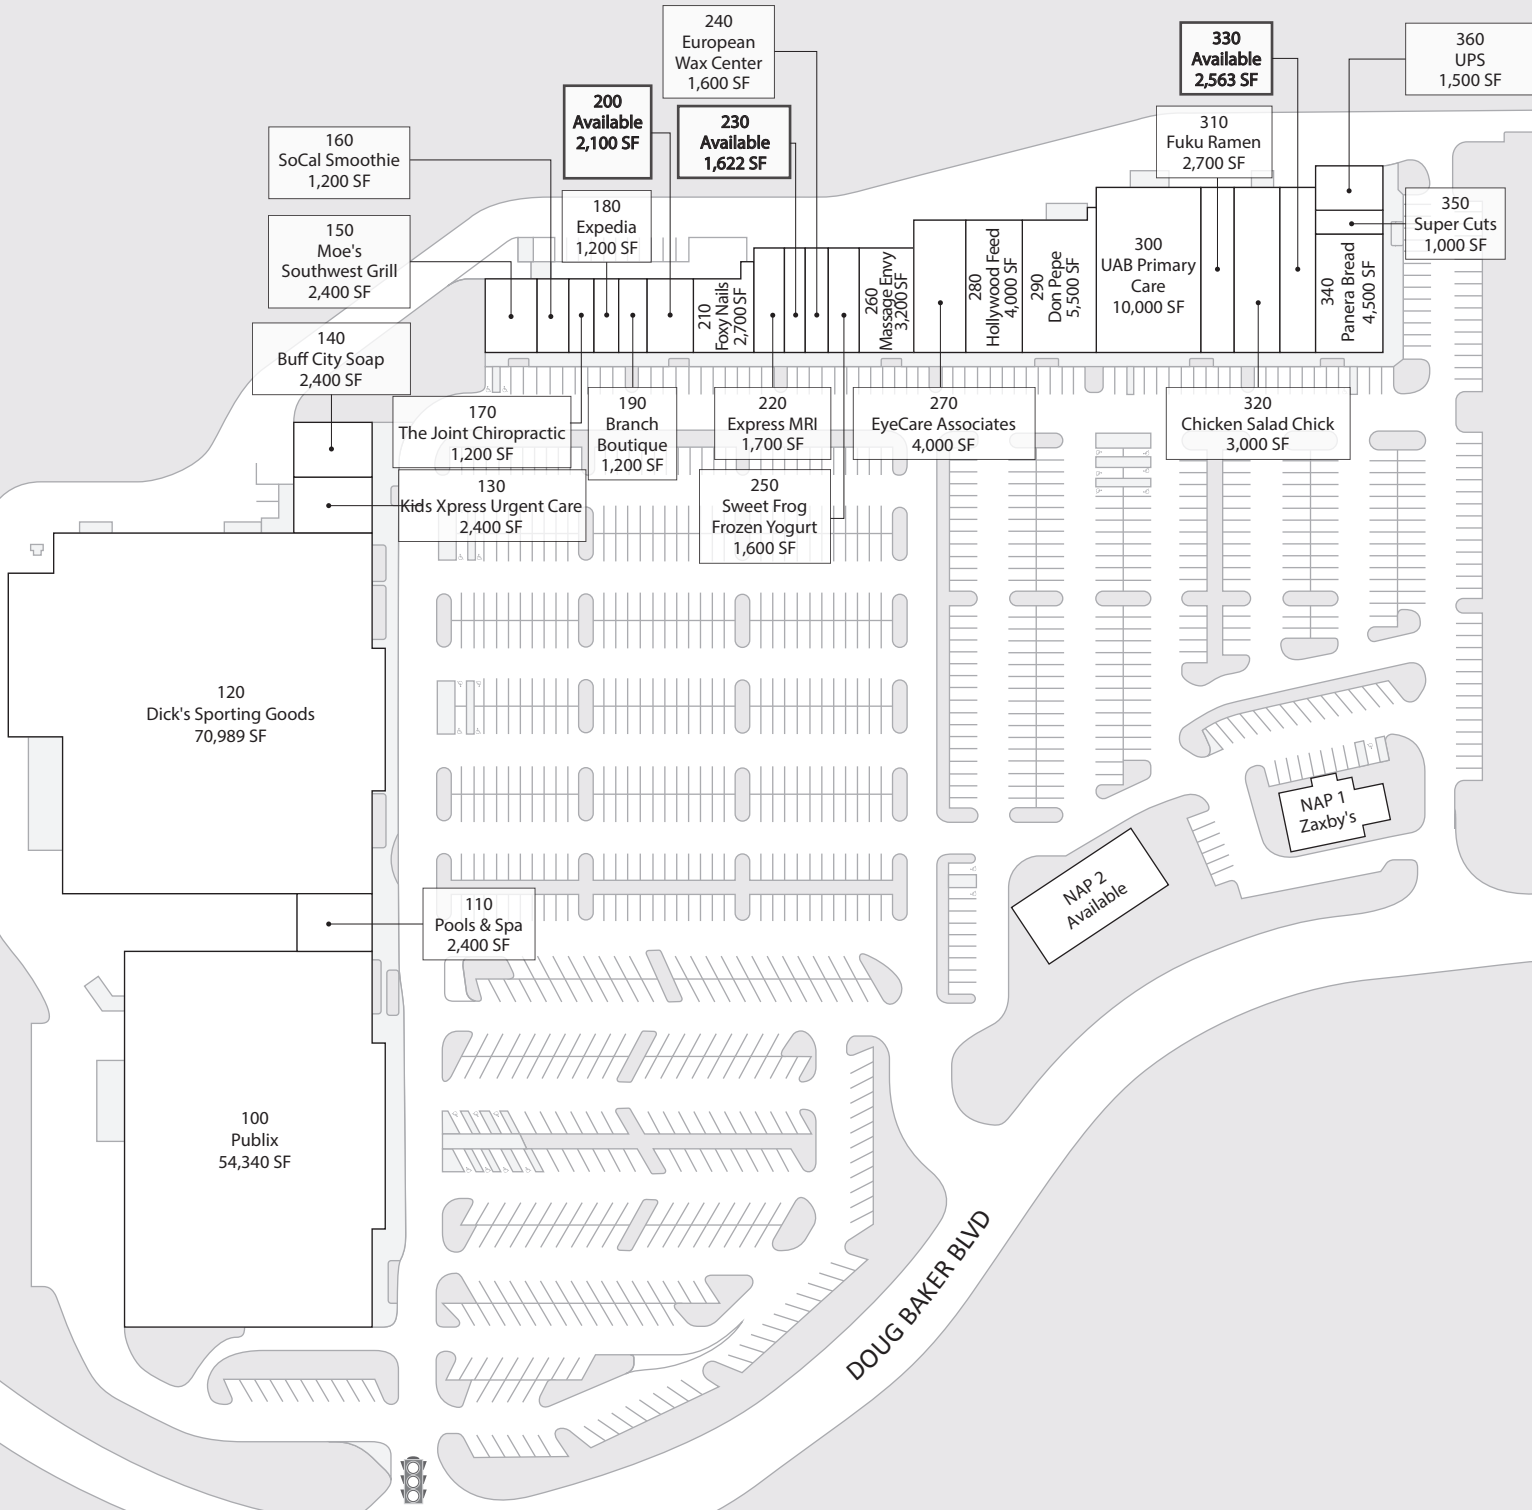

THE VILLAGE AT LEE BRANCH - BIRMINGHAM, AL

160 SoCal Smoothie 1,200 SF

150 Moe's Southwest Grill 2,400 SF

140 Buff City Soap 2,400 SF

120 Dick's Sporting Goods 70,989 SF

100 Publix 54,340 SF

200 Available 2,100 SF

230 Available 1,622 SF

330 Available 2,563 SF

360 UPS 1,500 SF

180 Expedia 1,200 SF

210 Foxy Nails 2,700 SF

260 Massage Envy 3,200 SF

280 Hollywood Feed 4,000 SF

290 Don Pepe 5,500 SF

300 UAB Primary Care 10,000 SF

340 Panera Bread 4,500 SF

350 Super Cuts 1,000 SF

170 The Joint Chiropractic 1,200 SF

190 Branch Boutique 1,200 SF

220 Express MRI 1,700 SF

270 EyeCare Associates 4,000 SF

320 Chicken Salad Chick 3,000 SF

130 Kids Xpress Urgent Care 2,400 SF

250 Sweet Frog Frozen Yogurt 1,600 SF

110 Pools & Spa 2,400 SF

NAP 1 Zaxby's

NAP 2 Available