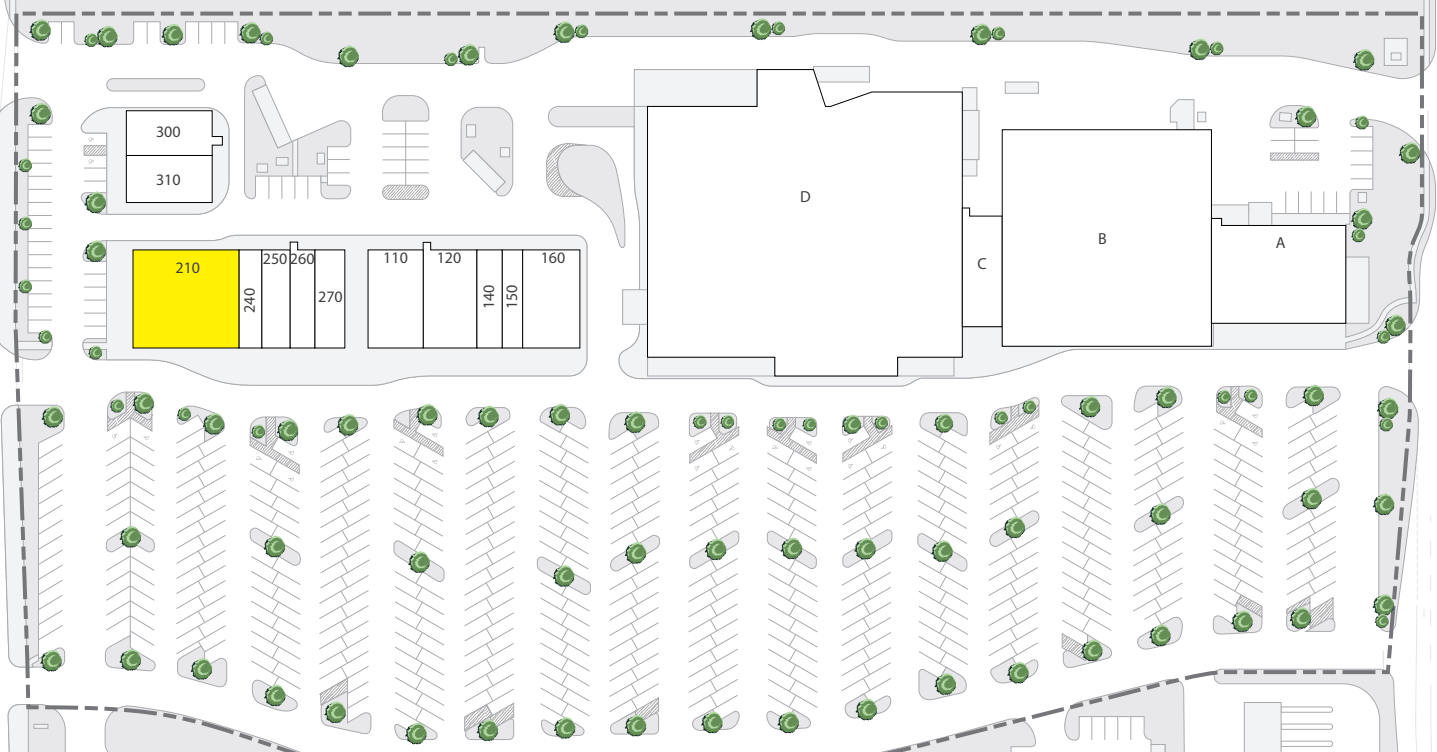

HAYS FARM - HUNTSVILLE, AL

CRAIGMONT RD SW

SUITE	TENANT	SF
BUILDING A		
A	Amerigo	7,573
BUILDING B		
B	Staples	24,000
BUILDING C		
C	Pilates Reformery	2,773
BUILDING D		
D	Publix	48,387
BUILDING E		
12,000		
110	Rock N Roll Sushi	3,063
120	Eyecare Associates	3,000
150	ATI Physical Therapy	2,637
160	ApproXie Urgent Care	3,300
BUILDING F		
12,000		
210	Available	6,067
240	Jersey Mike's	1,311
250	Wingstop	1,762
260	Sport Clips	1,276
270	Beaute Nail Salon	1,596
BUILDING G		
4,550		
300	City Bowls	2,096
310	Locco Taco	2,455

HAYSLAND RD SW

CAMERON RD SW

MEMORIAL PKWY SW

BLANDA DR SE