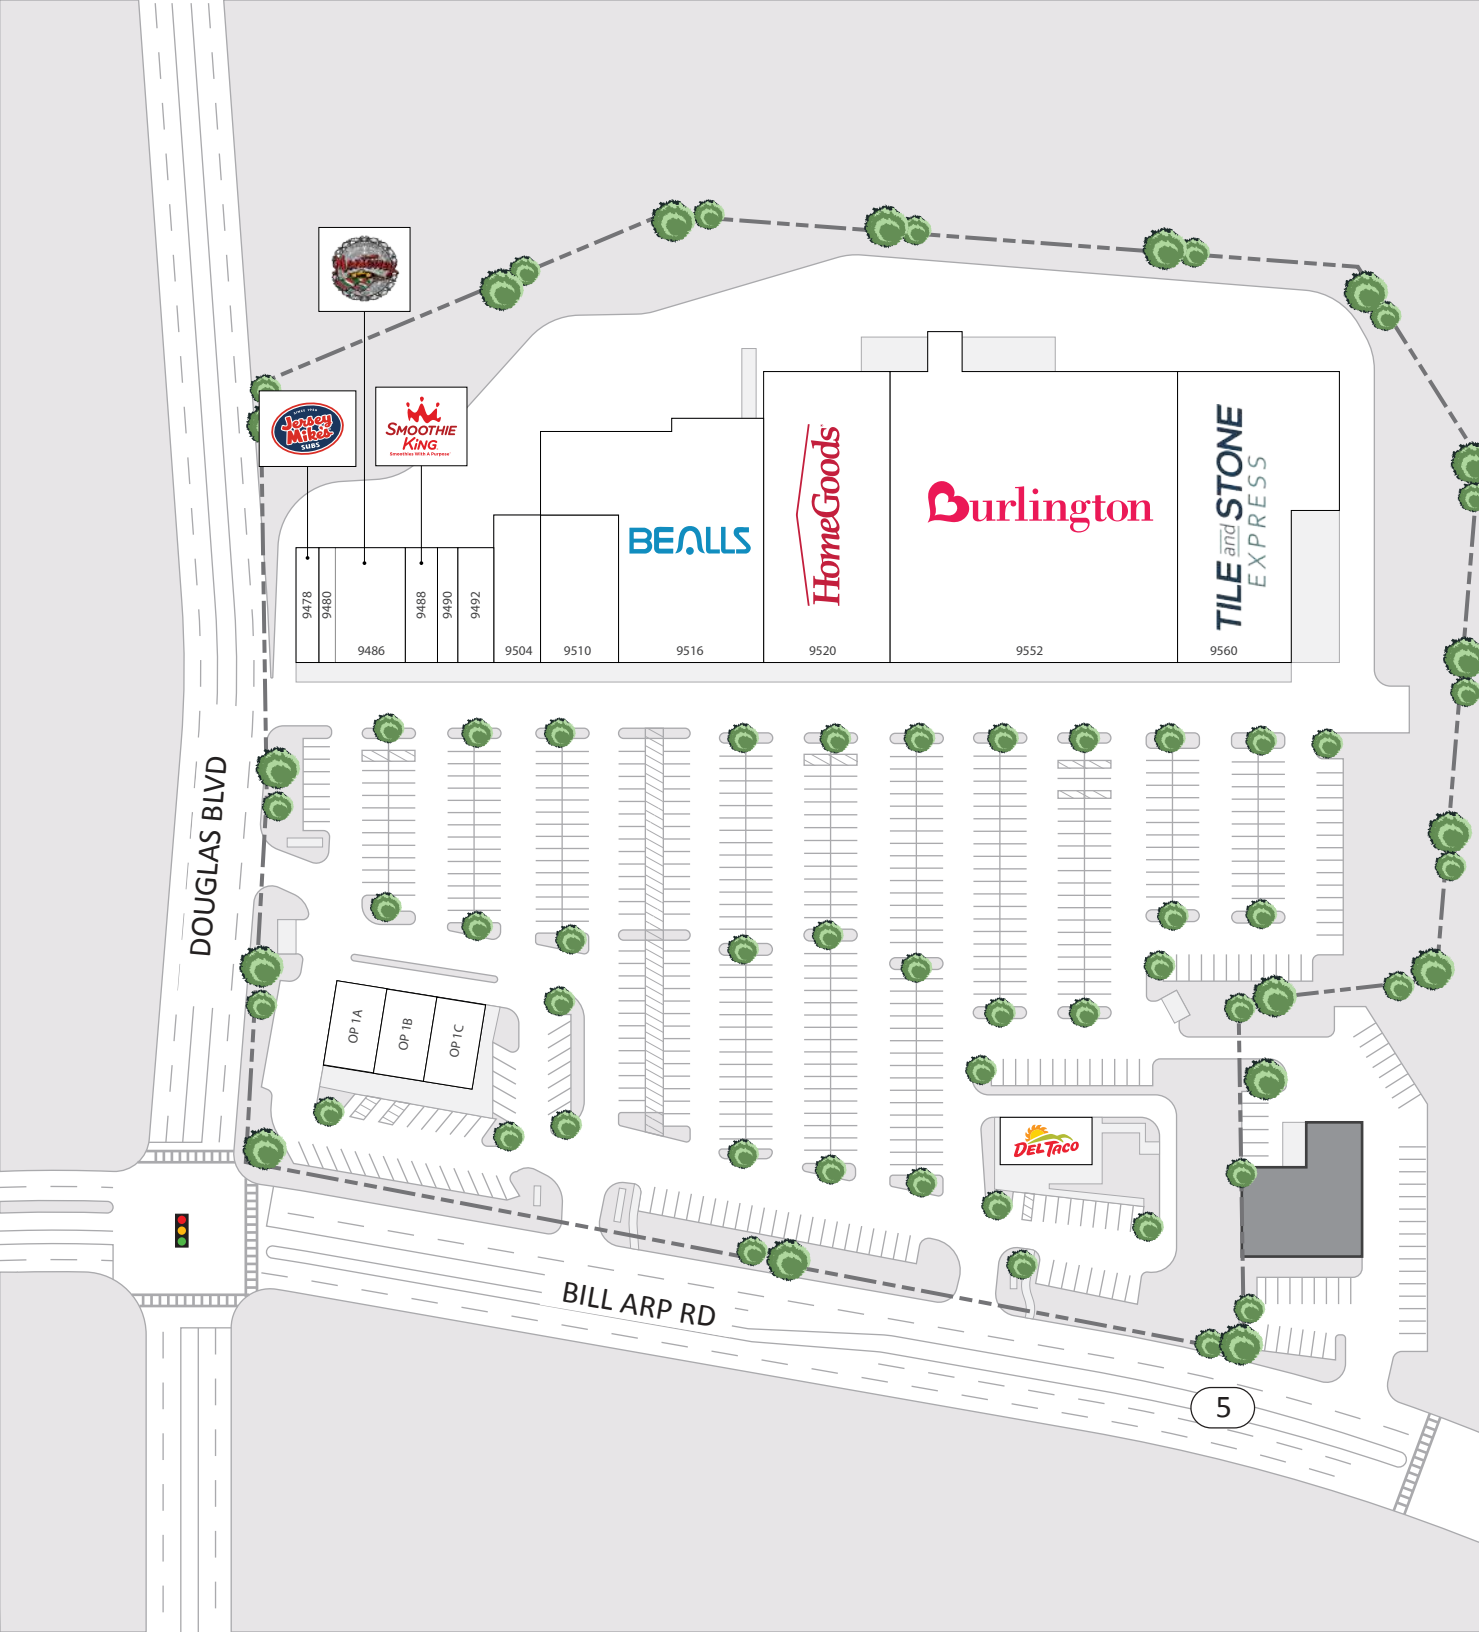

3 mile	95,934
5 mile	100,081
10 mile	105,522

MED HH INCOME (\$)

3 mile	78,249
5 mile	83,764
10 mile	86,664

ARBOR SQUARE

TOWN CENTER AT COBB

VICTORIA'S SECRET	HOT TOPIC	Abercrombie & Fitch	Rainbow PACSUN
rue21	FOREVER 21	claire's	francesca's
EXPRESS	JCPenney	Bath&BodyWorks	
aerie	Chick-fil-A	H&M	belk
AÉROPOSTALE	LANE BRYANT		
SEPHORA	Buckle	CHAMPS	
AMERICAN EAGLE			
HOLLISTER	WORKSHOP	★macy's	THE CHILDREN'S PLACE

ARBOR PLACE

VICTORIA'S SECRET	OLD NAVY	charlotte russe	Dillard's
REGAL	SHOE DEPT.	HOLLISTER	ULTA
JCPenney	AÉROPOSTALE	★macy's	
H&M	foot Locker	Bath&BodyWorks	
BAM!	ROOMSTOGO	AMERICAN EAGLE	THE CHILDREN'S PLACE
WORKSHOP	claire's	HIBBETT SPORTS	LENSCRAFTERS
Buckle	MEN'S WEARHOUSE	MAC	
sleep number	FOREVER 21	HOT TOPIC	
	TORRID	aerie	

DOUGLAS CORNER
JOANN
CARPET DEPOT

LOWE'S

at home
The Home Decor Superstore

HARBOR FREIGHT
COSMO PROF

MARKET SQUARE
AT&T
Aaron's

ARBOR PLACE
VICTORIA'S SECRET OLD NAVY charlotte Russe Dillard's
REGAL SHOE DEPT. AÉROPOSTALE foot Locker ULTA
JCPenney Bath & Body Works macy's
H&M BAM! ROOMSTOGO AMERICAN EAGLE PLACE
WORKSHOP claire's HIBBETT SPORTS LENS CRAFTERS
Buckle MEN'S WEARHOUSE MAC
sleep number FOREVER 21 TORRID aerie

ARBOR SQUARE

THE HOME DEPOT

5

Kroger

DOUGLASVILLE TOWN CENTER
BuggyBusters

COSBY STATION
DICKEY'S BARBECUE PIT Great Clips
Publix La Salsa FRESH MEXICAN GRILL

CRAWFORD SQUARE REAL ESTATE ADVISORS

SUITE	TENANT	SF
OP 1A	Starbucks	
OP 1B	Zales	
OP 1C	Five Guys	
Outparcel 2	Del Taco	2,700
9478	Jersey Mike's	1,500
9480	Sunmed CBD	1,125
9486	Monterrey's Mexican Restaurant	3,750
9488	Smoothie King	1,500
9490	Elegant Nails	1,125
9492	Wireless Express	1,125
9504	Cosmo Prof	3,500
9510	Skechers Outlet	5,450
9516	Beall's	20,735
9520	HomeGoods	19,730
9552	Burlington Coat Factory	42,670
9560	Tile and Stone Express	20,553