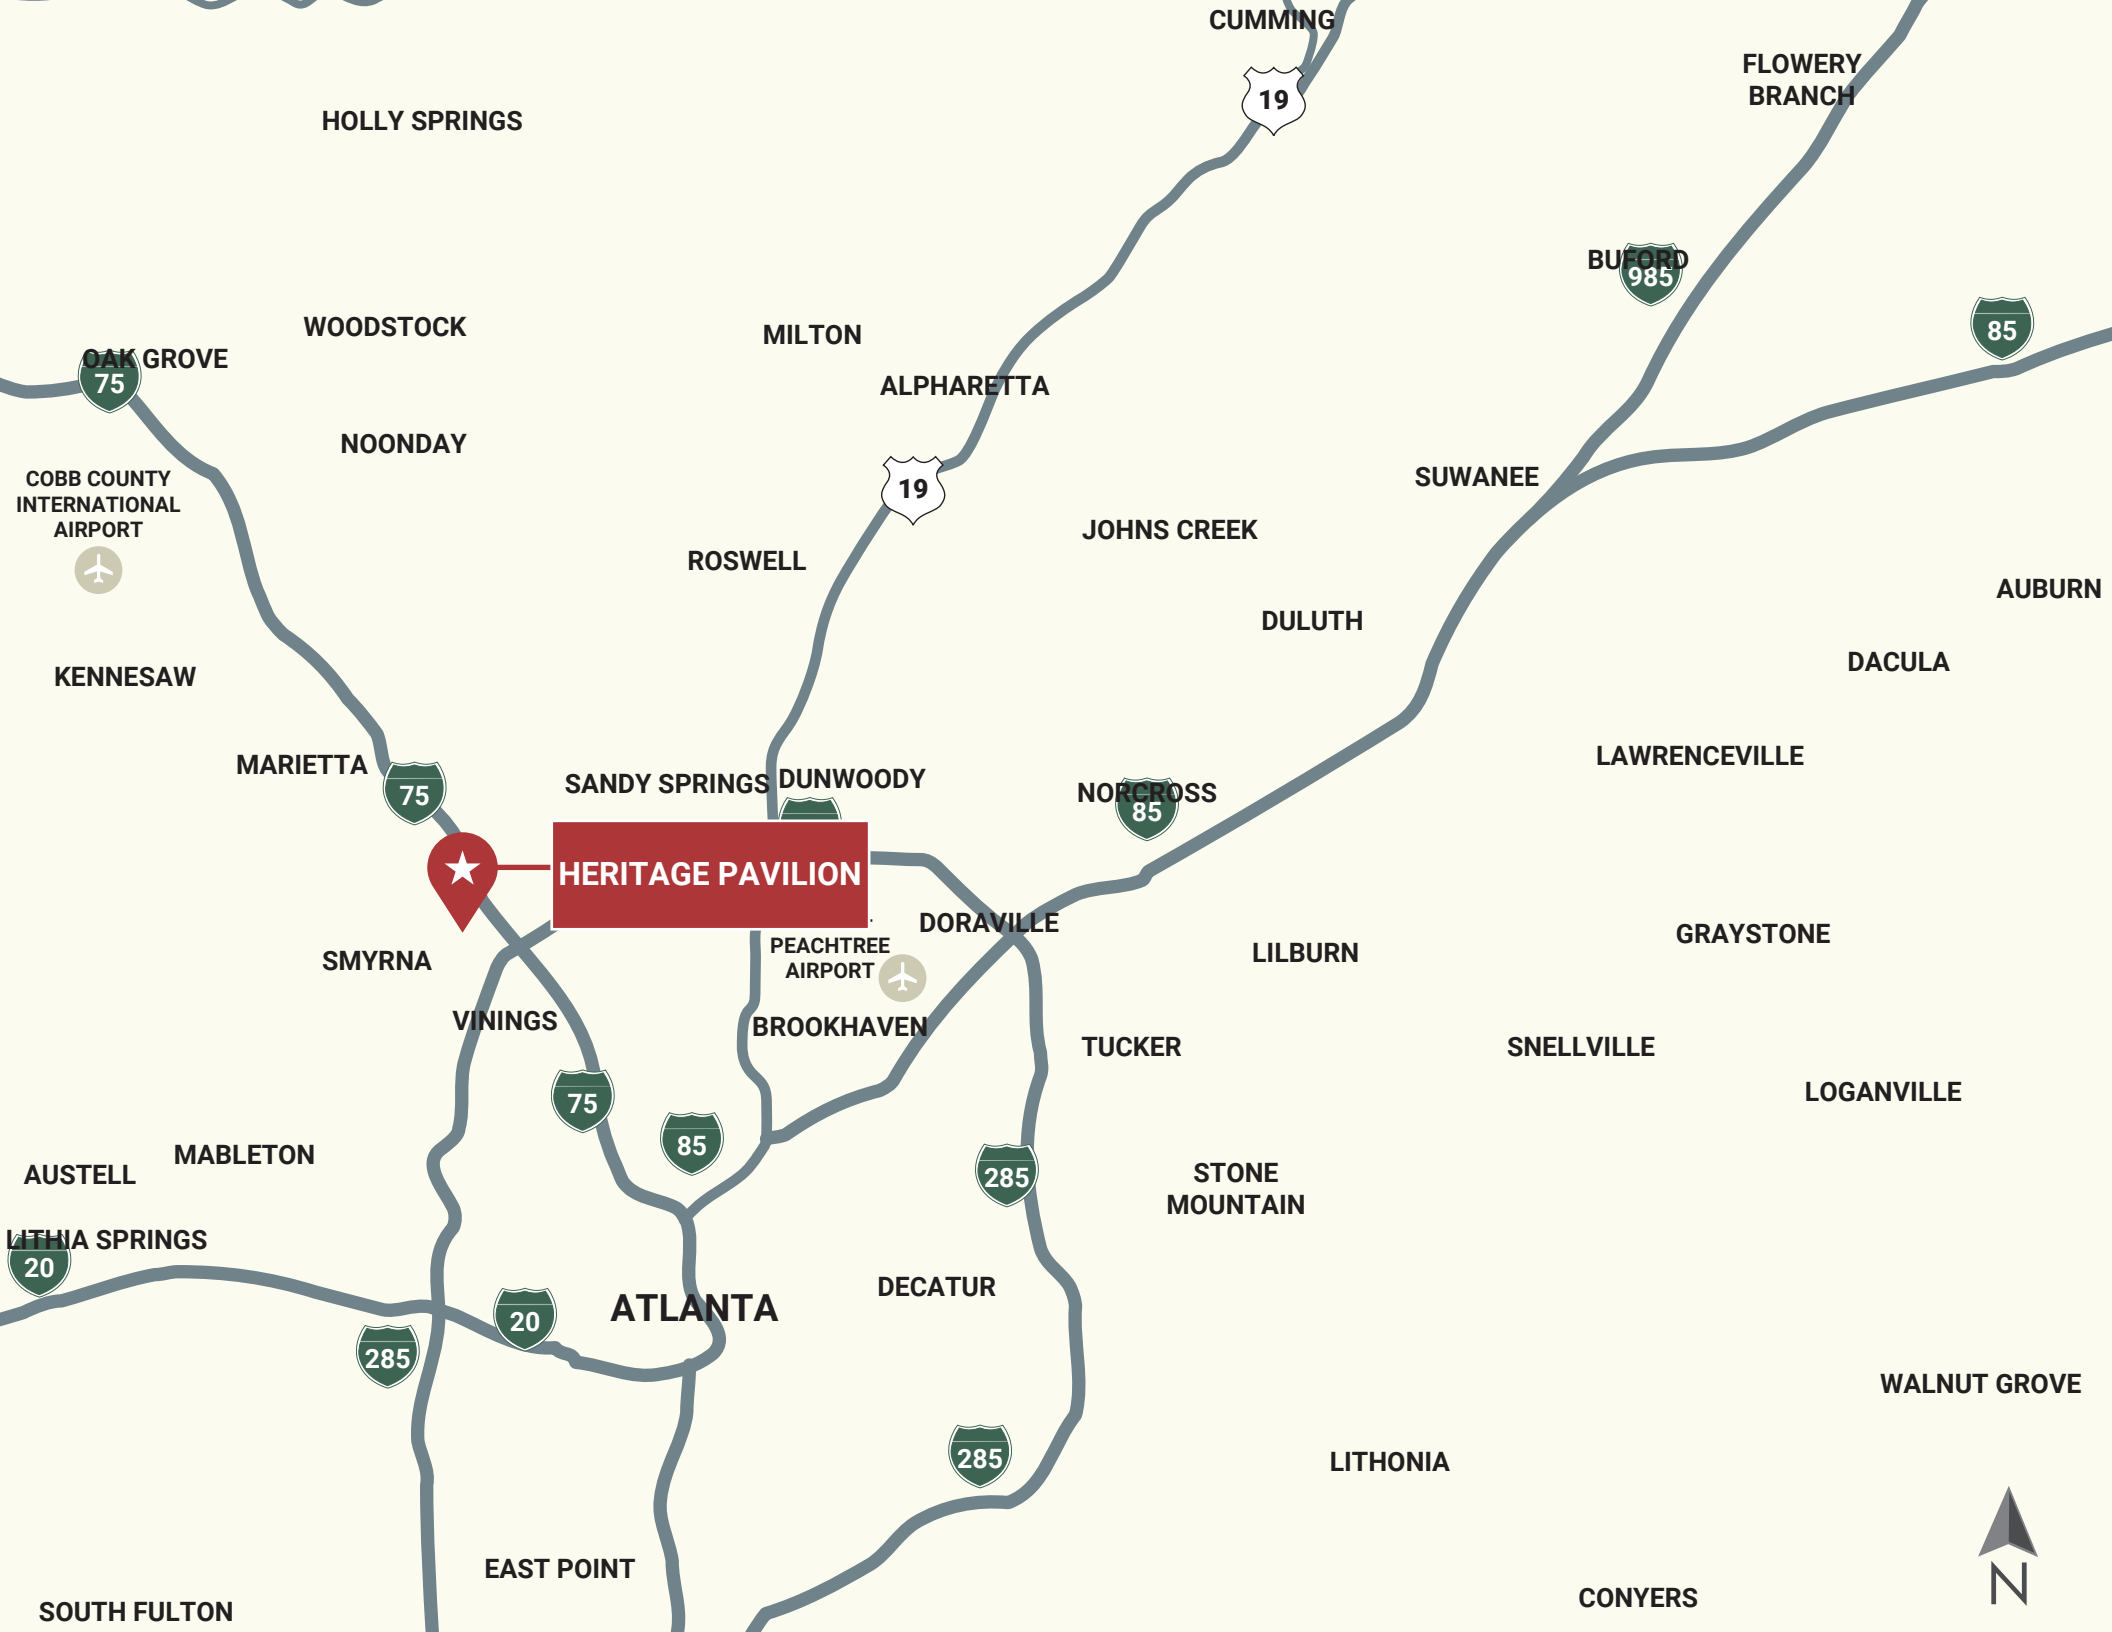

HERITAGE PAVILION

HOLLY SPRINGS

WOODSTOCK

NOONDAY

MILTON

ALPHARETTA

ROSWELL

JOHNS CREEK

SUWANEE

FLOWERY BRANCH

OAK GROVE

COBB COUNTY INTERNATIONAL AIRPORT

KENNESAW

MARIETTA

SANDY SPRINGS

DUNWOODY

NORCROSS

LAWRENCEVILLE

AUBURN

DACULA

SMYRNA

VININGS

BROOKHAVEN

DORAVILLE

LILBURN

GRAYSTONE

PEACHTREE AIRPORT

TUCKER

SNELLVILLE

LOGANVILLE

AUSTELL

MABLETON

75

85

285

STONE MOUNTAIN

LITHIA SPRINGS

20

20

ATLANTA

DECATUR

285

LITHONIA

WALNUT GROVE

285

EAST POINT

SOUTH FULTON

CONYERS