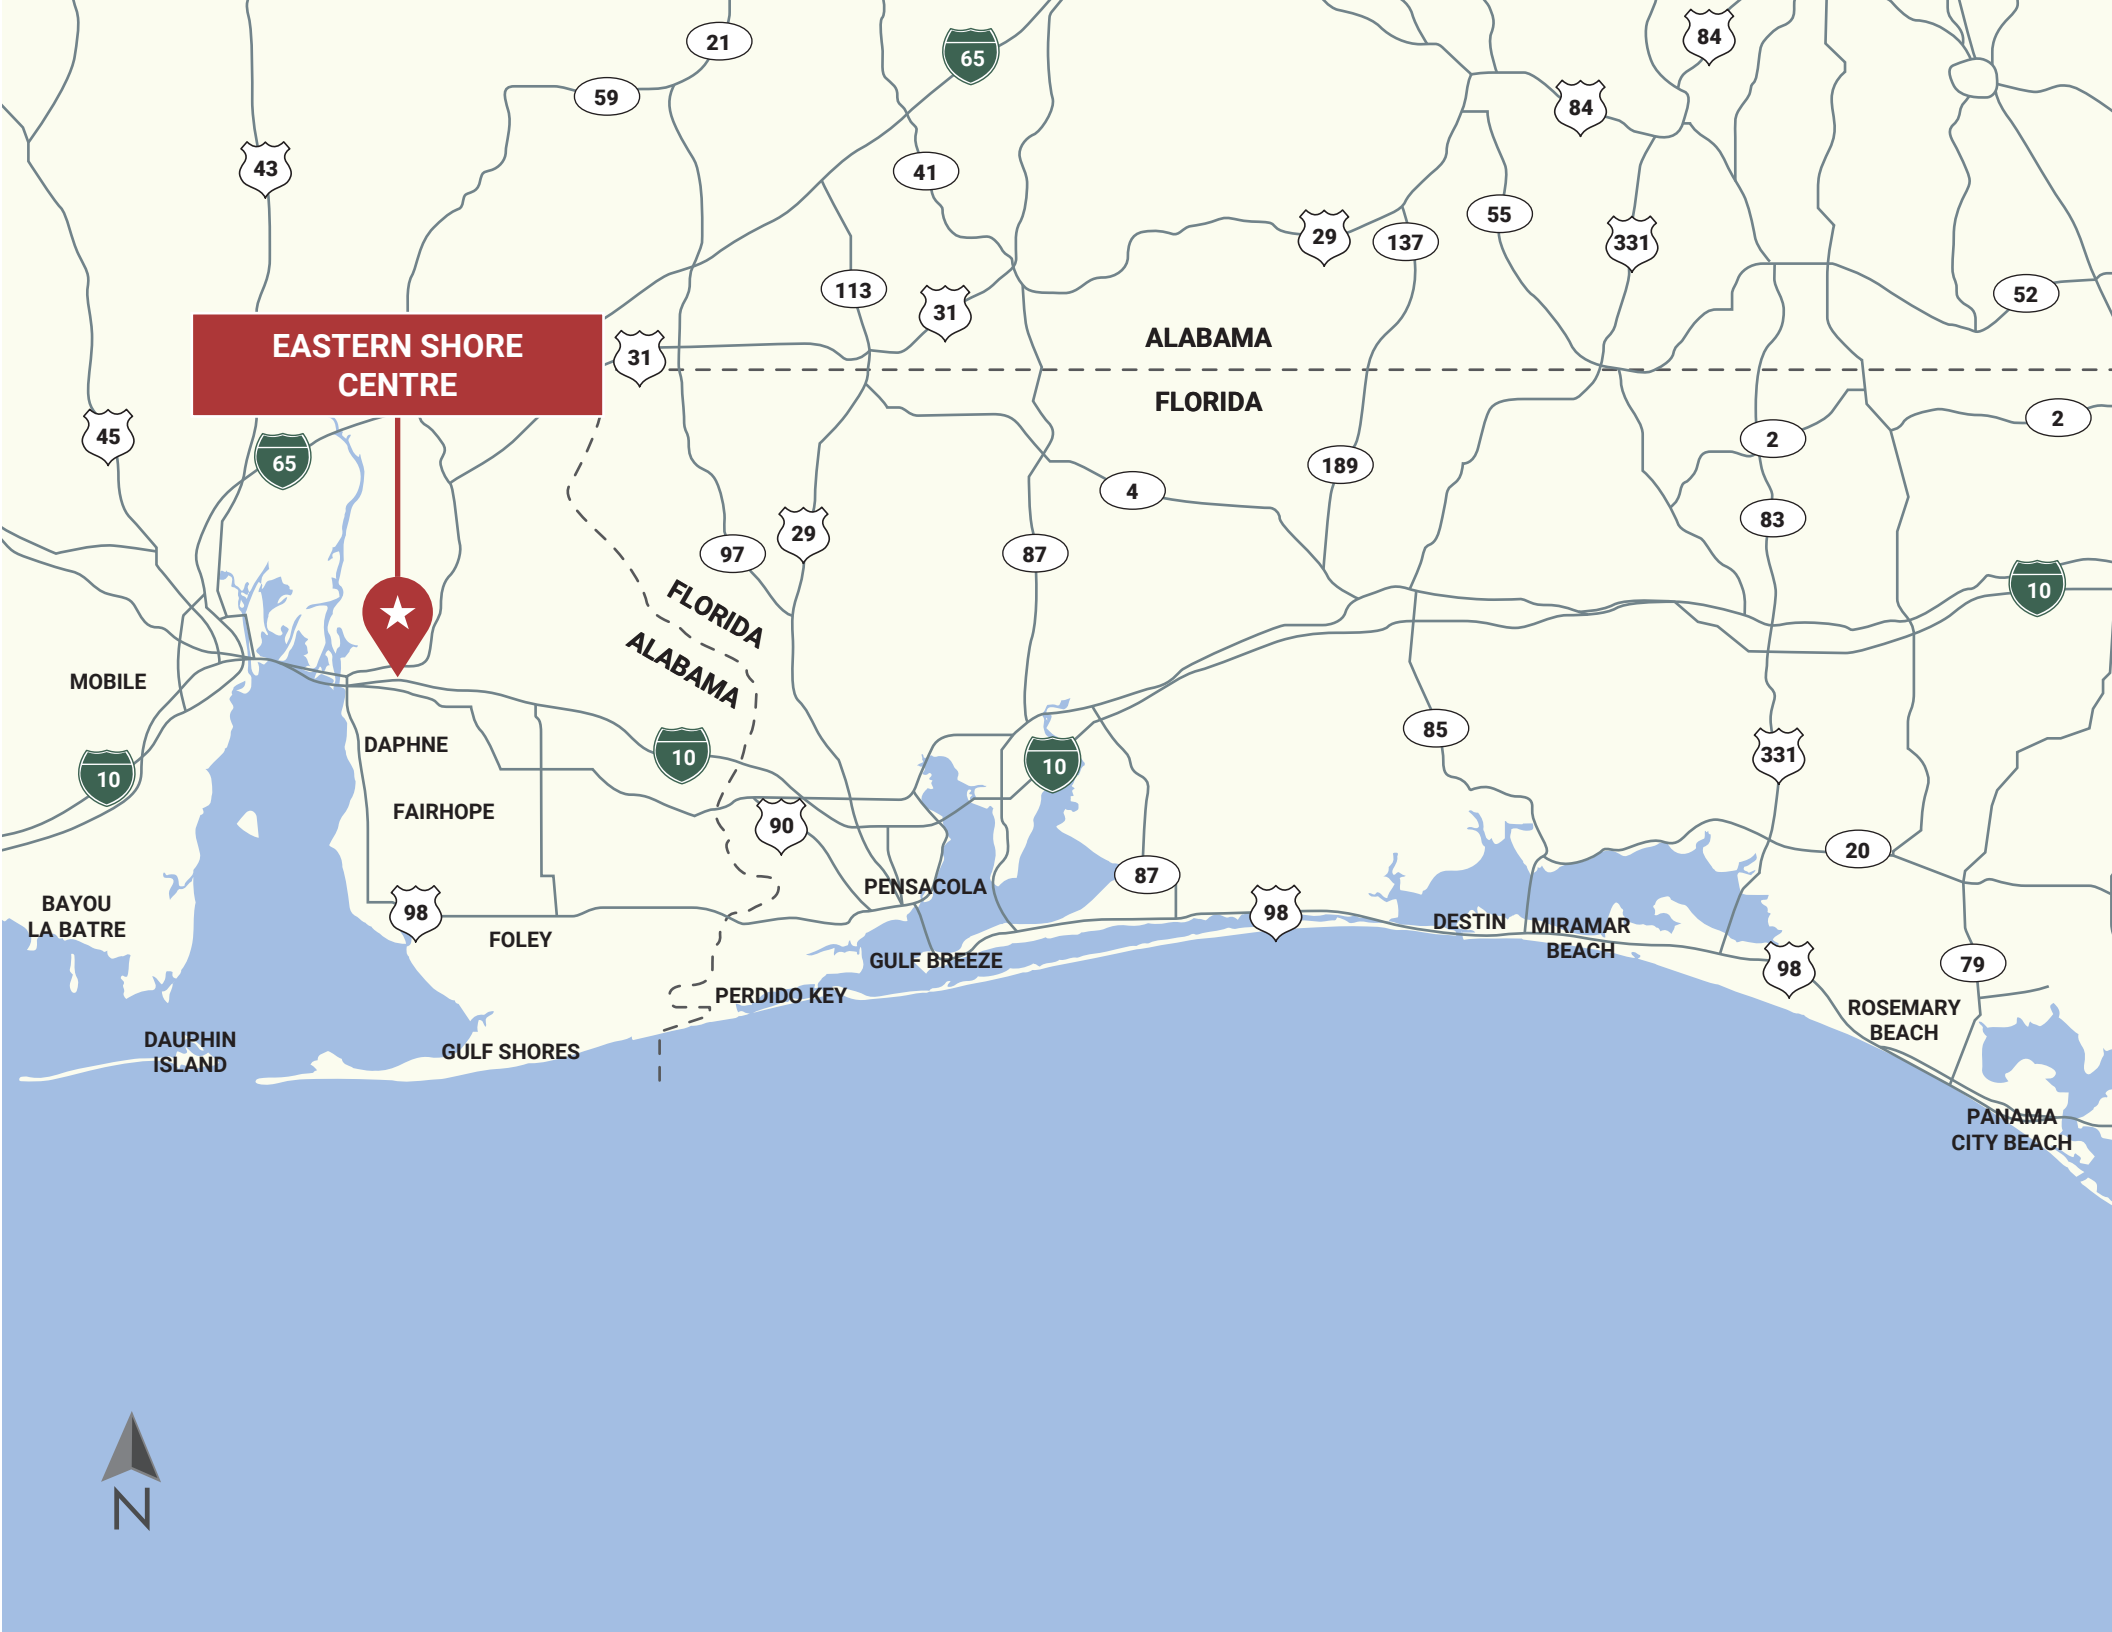

**EASTERN SHORE
CENTRE**