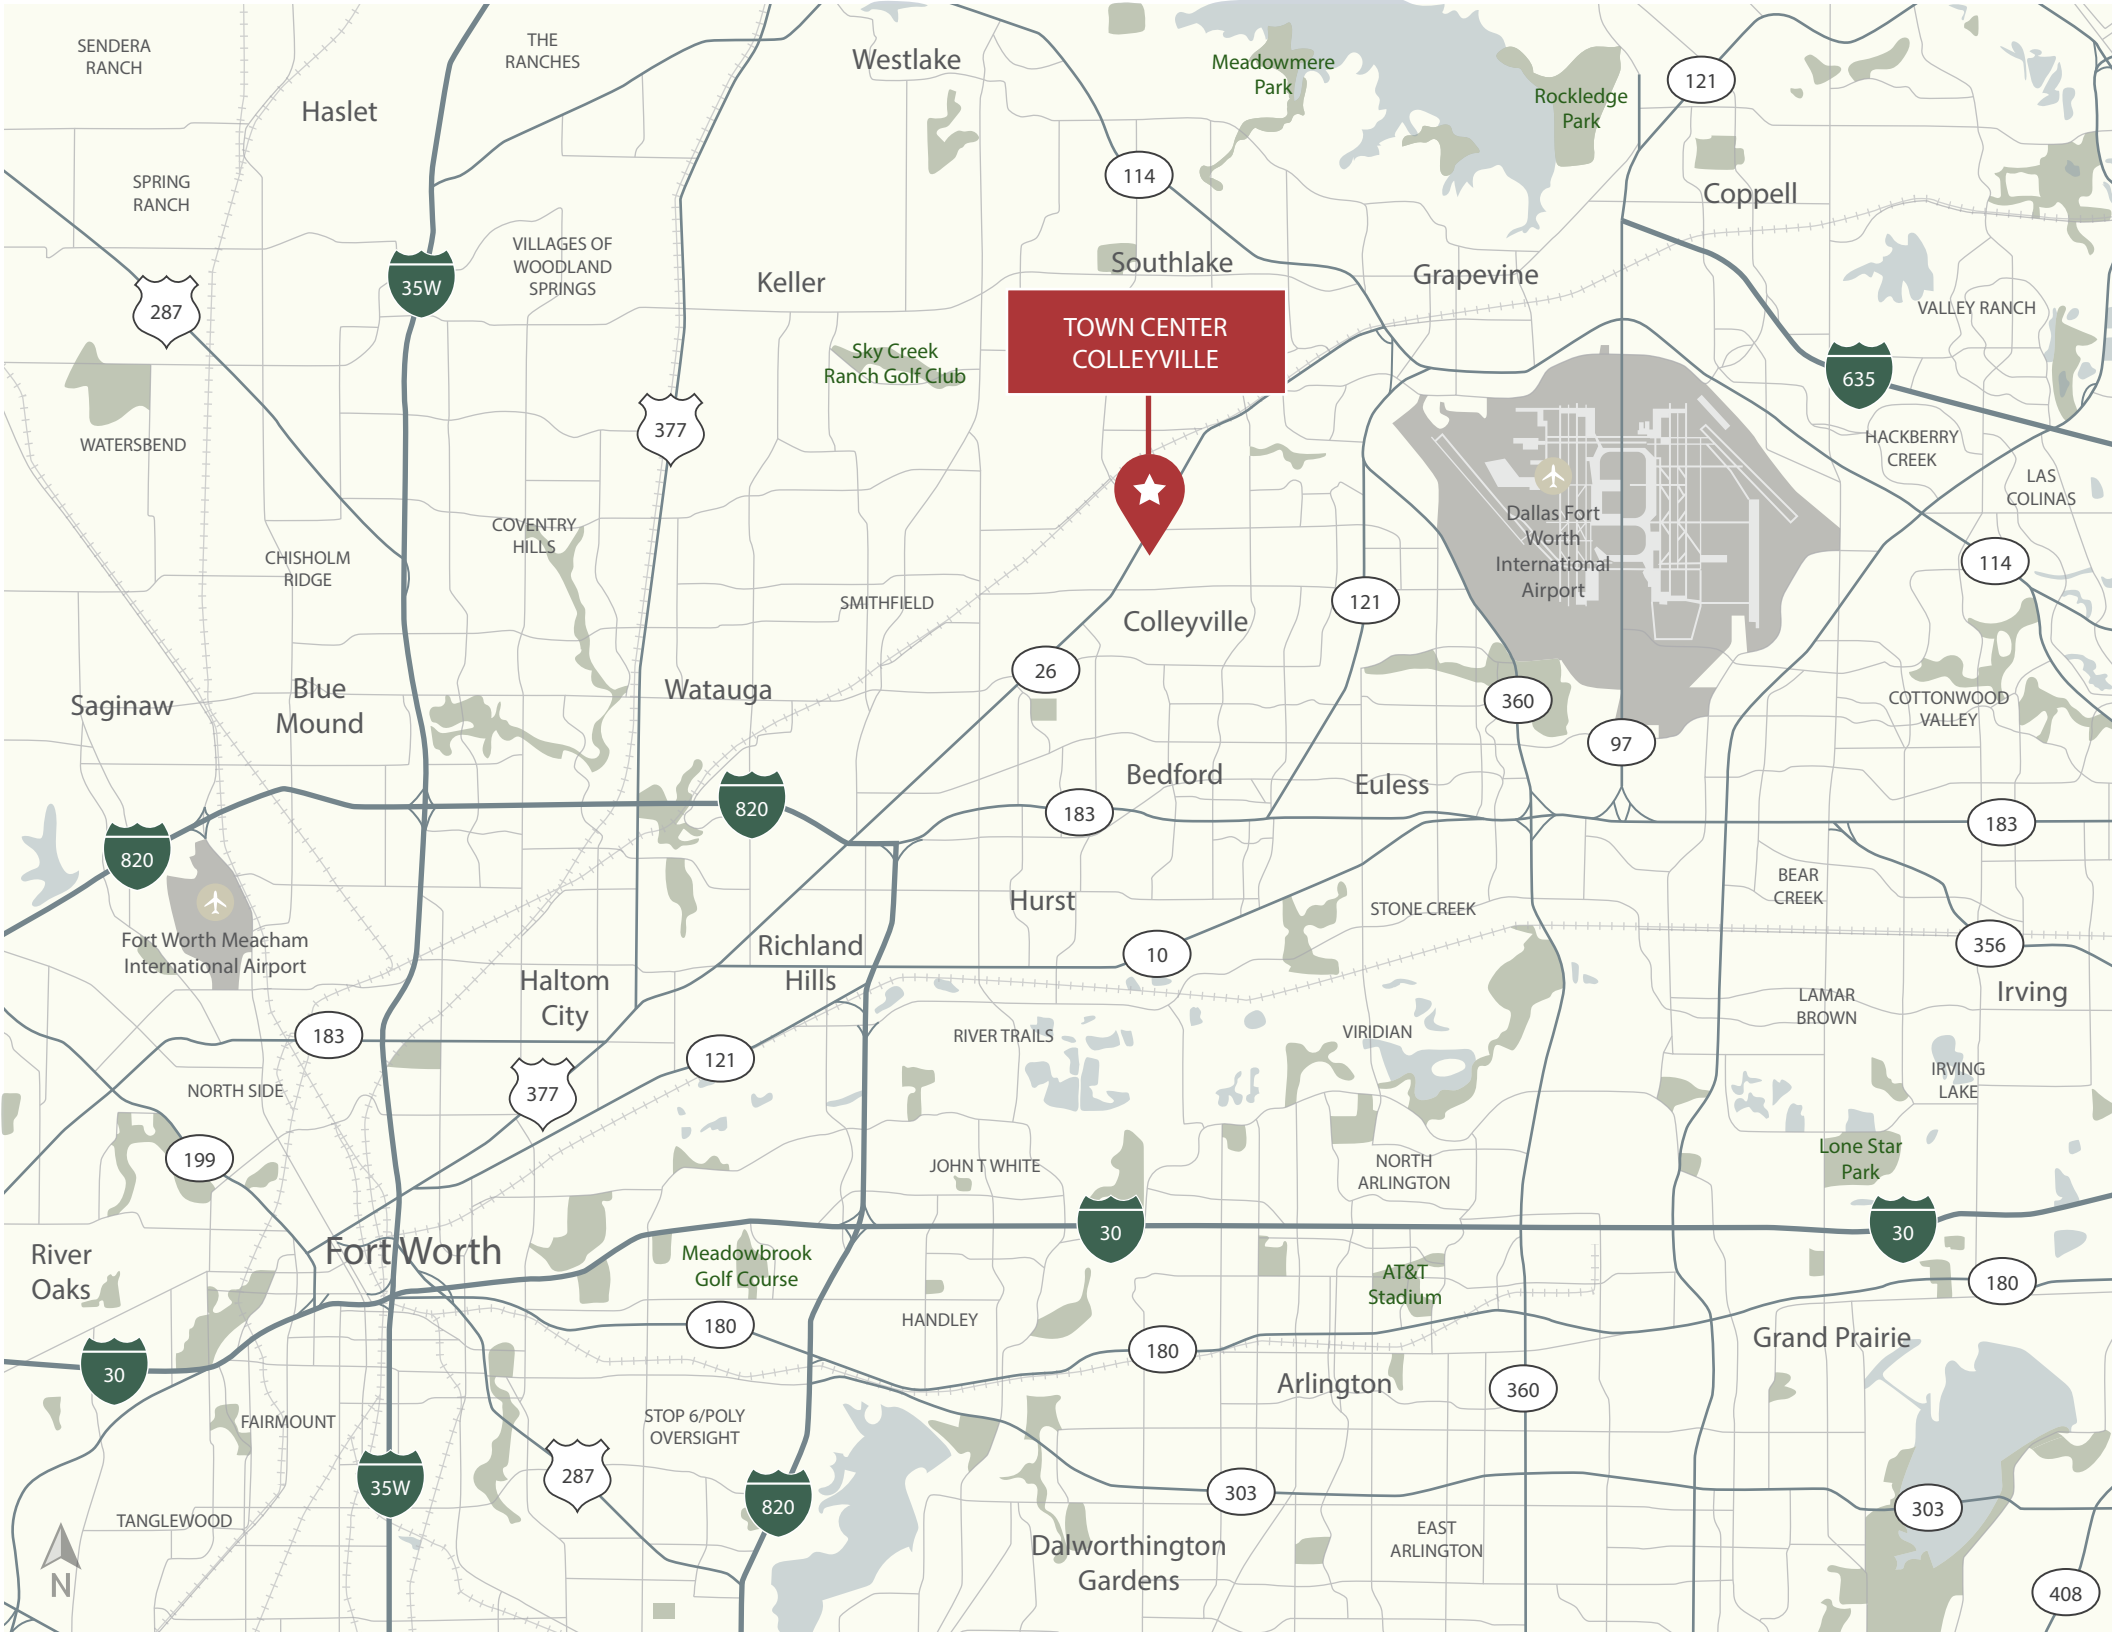

- Upscale grocery-anchored shopping center in Colleyville within the Dallas–Fort Worth Metroplex.
- Anchored by Market Street with a strong mix of national and regional retailers, restaurants, and service providers.
- Over 200,000 square feet of retail space offering 30+ dining, shopping, and entertainment options.
- Located in an affluent trade area with high household incomes and strong surrounding residential communities.

POPULATION

3 mile	76,131
5 mile	248,792
10 mile	851,084

DAYTIME POPULATION

3 mile	71,811
5 mile	277,021
10 mile	913,252

DEMOGRAPHICS

HOUSEHOLDS

3 mile	29,350
5 mile	97,614
10 mile	333,597

AVG HH INCOME (\$)

3 mile	203,944
5 mile	159,153
10 mile	135,022

MED HH INCOME (\$)

3 mile	145,949
5 mile	105,974
10 mile	92,626

TOWN CENTER
COLLEYVILLE

AREA MAP

FedEx LA FITNESS Kroger Chick-fil-c
WHATABURGER Great Clips DOLLAR TREE

McDonald's

TOWN CENTER COLLEYVILLE

- FedEx
- Sola
- blo
- MOOYAH
- Luna Grill
- COLD STONE
- Starbucks
- ME
- Great Clips
- Costa Vida
- Market STREET
- TOUS LES JOURS

LIFETIME

Chick-fil-A

LESLIE'S CHASE Walmart