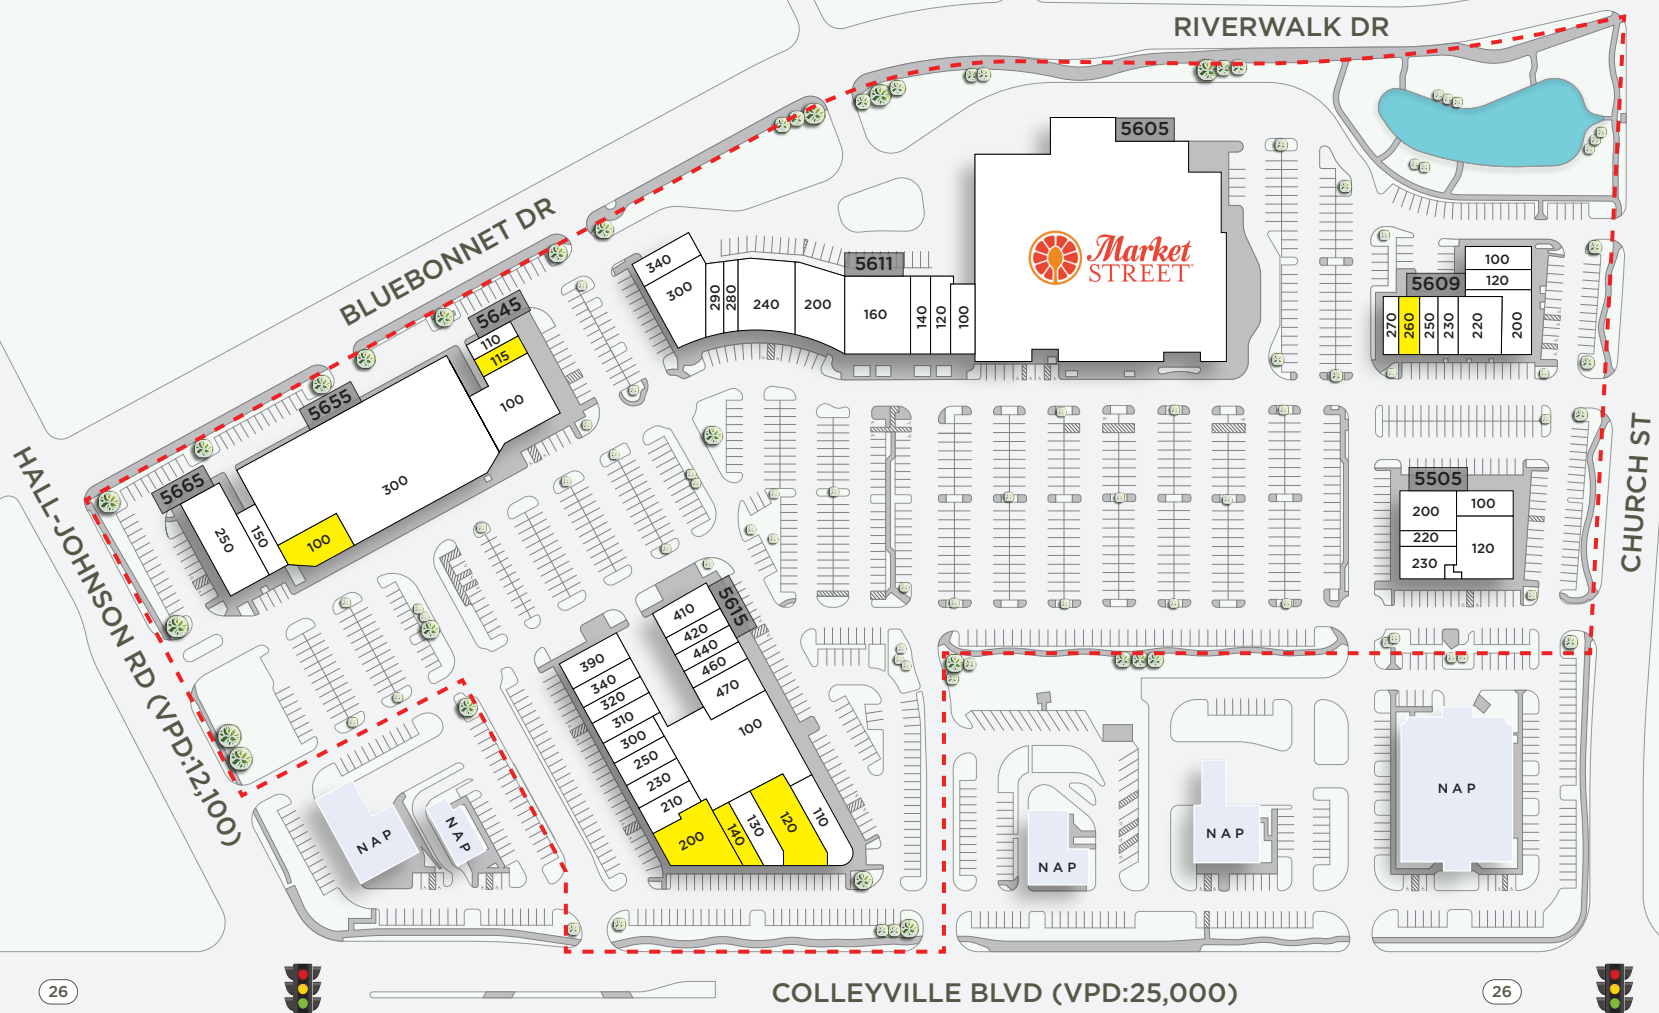

SPR UTS FARMERS MARKET

Tom Thumb

CRUNCH GREEN BEANS petco
ACE WHOLE FOODS

Walmart

Great Clips Chick-fil-c FIRST WATCH WHATABURGER
Kroger LOWE'S

DOLLAR TREE

Great Clips Kroger petco

LA FITNESS Staples DOLLAR TREE LOWE'S

goodwill

HTeaO

C

TOWN CENTER COLLEYVILLE – COLLEYVILLE, TX

UNIT	TENANT	SF
Building 5665		
150	Pop + Pour	1,477
250	Water Wings Swim School	6,335
Building 5655		
100	Available	2,571
300	Slick City	44,243
Building 5645		
100	Kasai Hibachi and Sushi Bar	5,176
110	The Cookie Bar	1,000
115	Available	1,386
Building 5615		
100	Dollar Tree	11,163
110	Pet Bar	2,826
120	Available	4,254
130	Athletico	2,000
140	Available	1,396
200	Available	4,000
210	FedEx Office	1,960
230	Bark Avenue Market and Bakery	1,884
250	Roosters Men's Grooming Center	1,428
300	Mooyah Burgers, Fries & Shakes	2,100
310	Zalat Pizza	1,800
320	Haute Lash Boutique	1,022
340	Cold Stone Creamery	1,419
390	Costa Vida	3,200
410	Loveria Cafe	2,501
420	Lazi Cow	1,304
440	Straight Line Services	1,581
460	Eye Level of Colleyville	1,520
470	Massage Envy	3,000
Building 5611		
100	Texas State Optical	2,403
120	Tous Les Jours Bakery and Cafe	2,000
140	Azure Dental	2,000
160	Terra Quantum Recharge	6,601
200	Happy Beauty Co.	2,852
240	Sola Salon Studios	6,990
280	Ivy's Beauty Nail Spa	1,361
290	Great Clips	1,260
300	Gloria's Restaurant	4,736
340	Only You Bridal	1,991
5605	Market Street	73,367
Building 5509		
100	Cornerstone Health and Wellness	2,000
120	The Drip Bar	1,601
200	Townhouse Brunch	2,778
220	Fred Astaire Dance Studio	3,194
230	Art Impressions	1,376
250	Blo Blow Dry Bar	1,100
260	Available	1,600
270	Kanta Ramen & Thai	1,400
Building 5505		
100	Currently: Luna Grill	2,443
120	Limelight Trading Cards	4,114
200	Deluxe Nail Spa	2,843
220	Warhammer	1,100
230	Pulse PEMF Recovery Plus	2,000
Building 5605		
Market Street		73,367