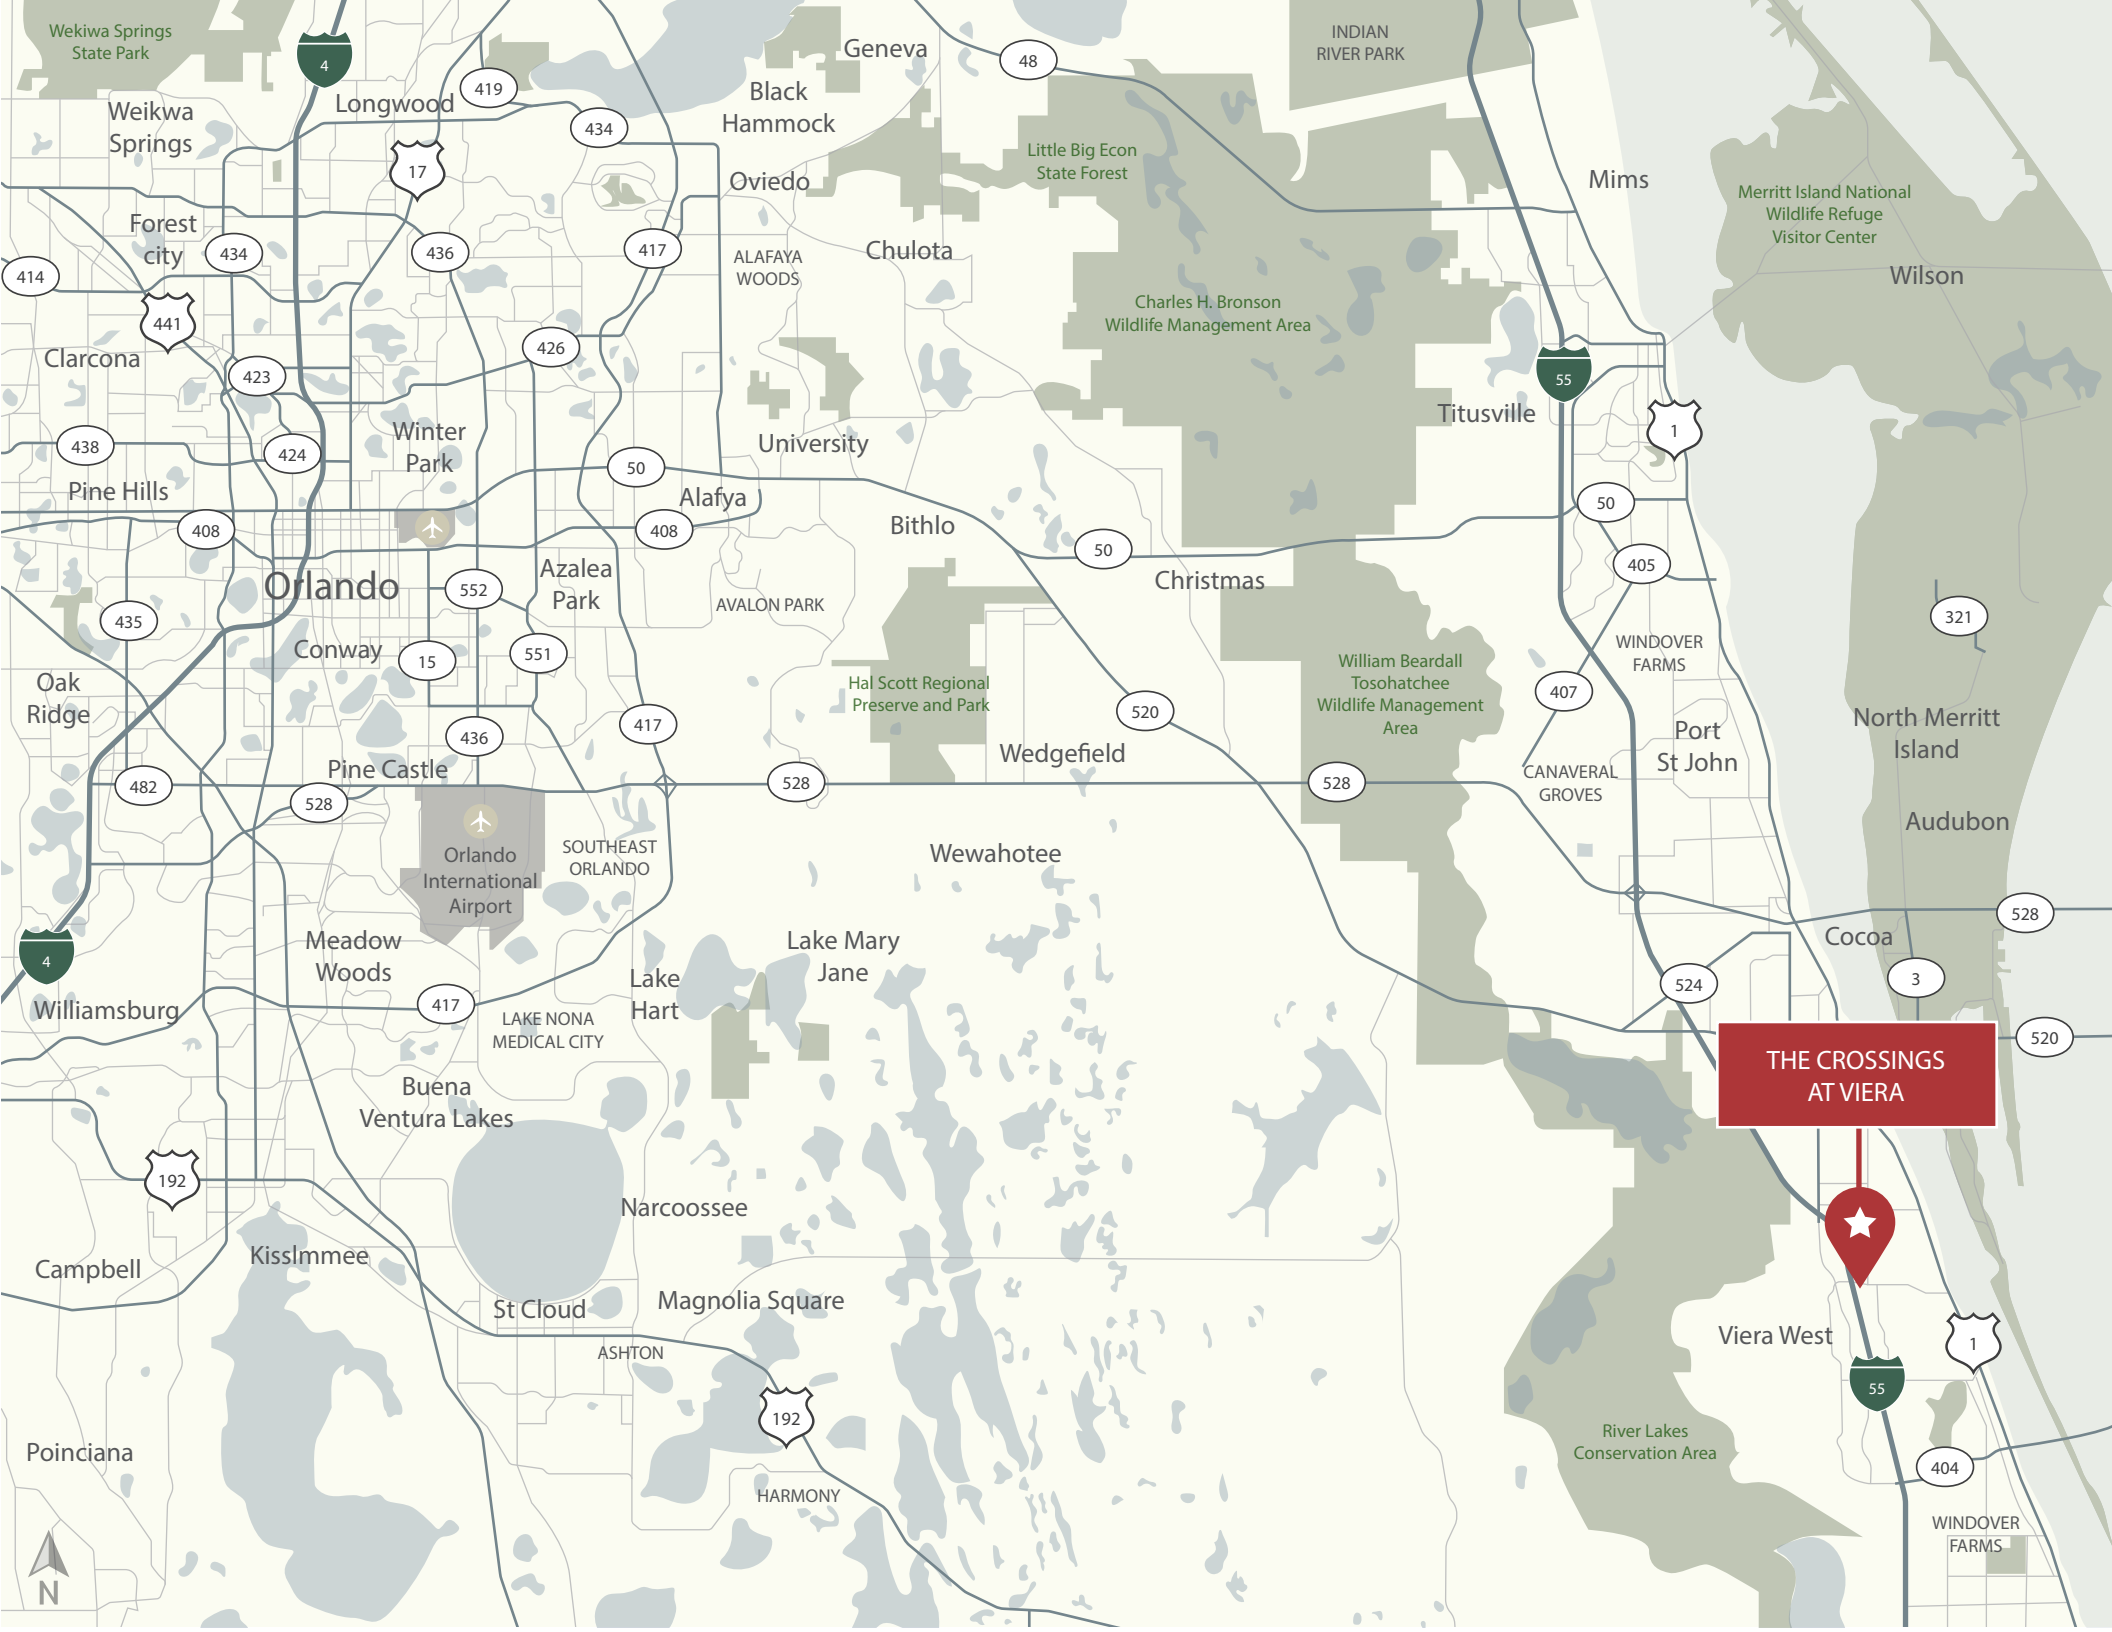

### HOUSEHOLDS

3 mile 20,360  
5 mile 28,349  
10 mile 101,354

### MED HH INCOME (\$)

3 mile 103,549  
5 mile 108,240  
10 mile 92,656

**THE CROSSINGS  
AT VIERA**

Weikwa Springs  
State Park

Forest city

Clarcona

Oak Ridge

Williamsburg