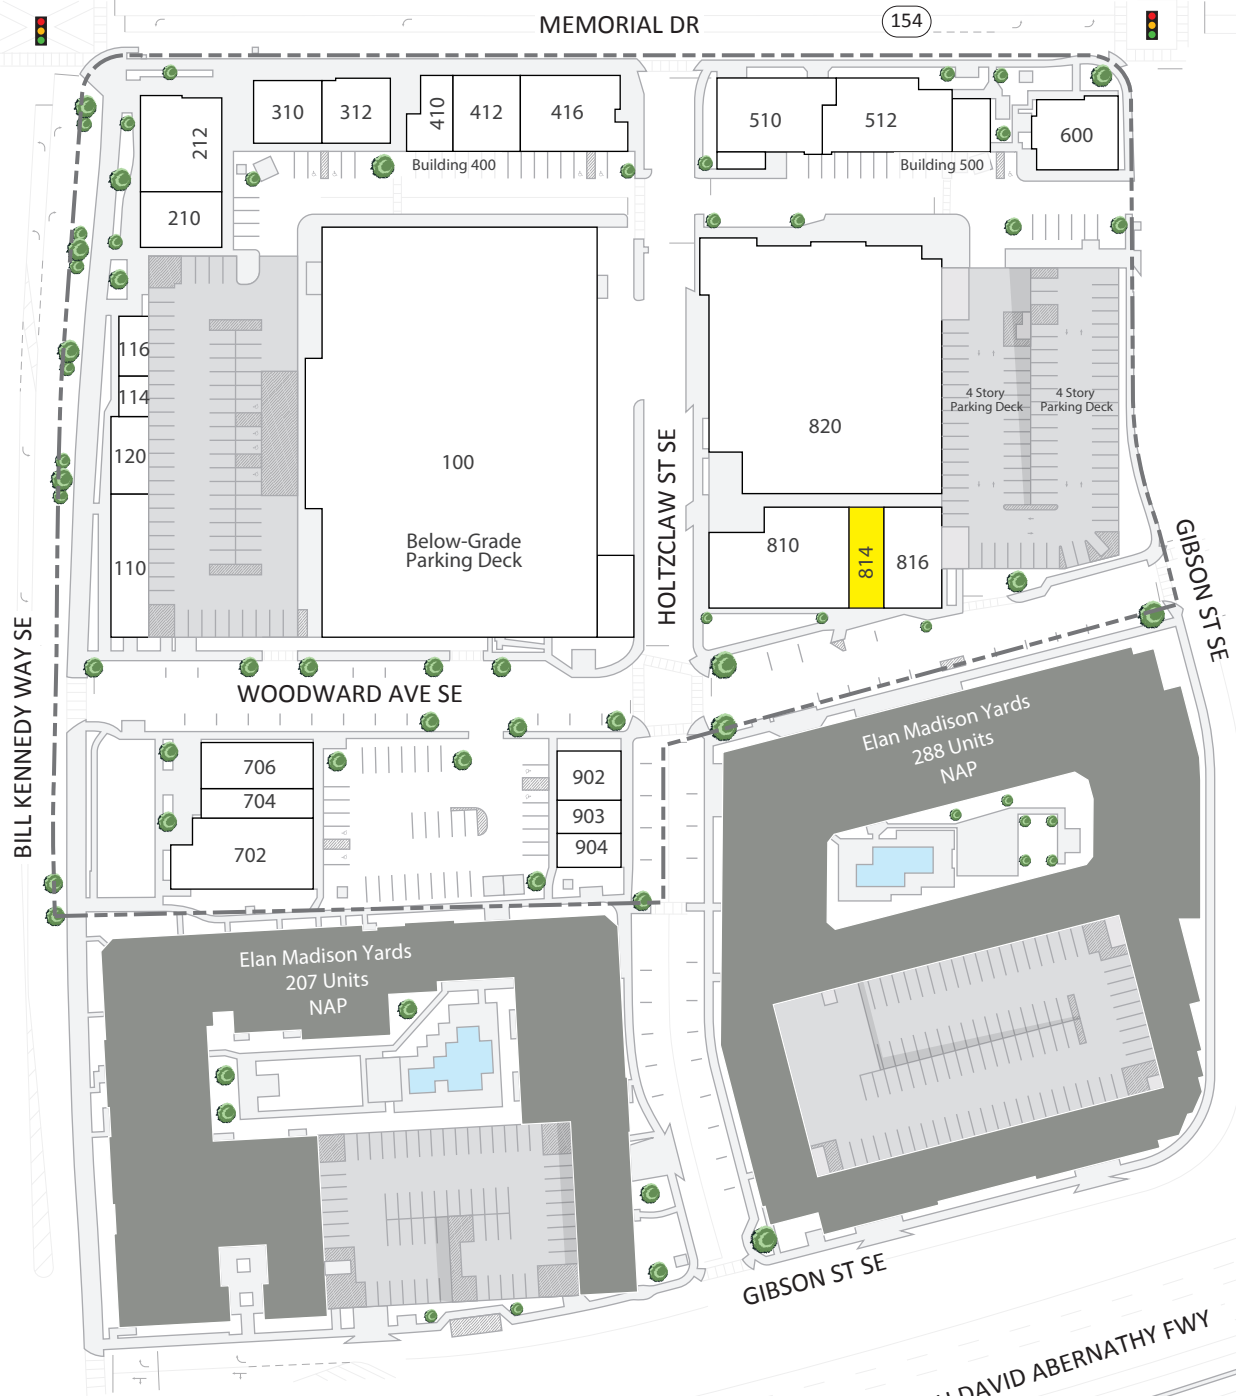

# MADISON YARDS - ATLANTA, GA

SUITE	TENANT	SF
100	Publix Super Market	53,785
110	Common Companion Vet Co.	2,500
114	Holistic Hemp	415
116	Kilwins	1,000
120	Daily Dose Coffee	1,210
210	Curry Up Now	2,260
212	Taqueria Tsunami	3,410
310	Mama Lin's	2,000
312	Boardroom Salon	2,030
410	Carriage Cleaners	1,100
412	GNC Live Well	1,883
416	Solidcore	2,595
420	Available	1,200
422	Available	1,488
426	Blanc Nail Bar	3,000
510	Girl Diver	2,510
512	Casa Coya	3,520
520	Highland Yoga	2,232
522	Salon Lofts	4,201
530	Braces Braces	1,990
532	Available	907
534	Madison Yards	3,000
600	Truist	2,818
702	First Watch	4,190
704	Eden Smoothies	1,465
706	Salata	2,500
810	Lucky & Lady	6,000
814	Available	1,600
816	Orangetheory Fitness	2,800
820	AMC Madison Yards 8	39,367
902	Sky Barre	1,200
903	Easewell	1,285
904	Unique	1,000