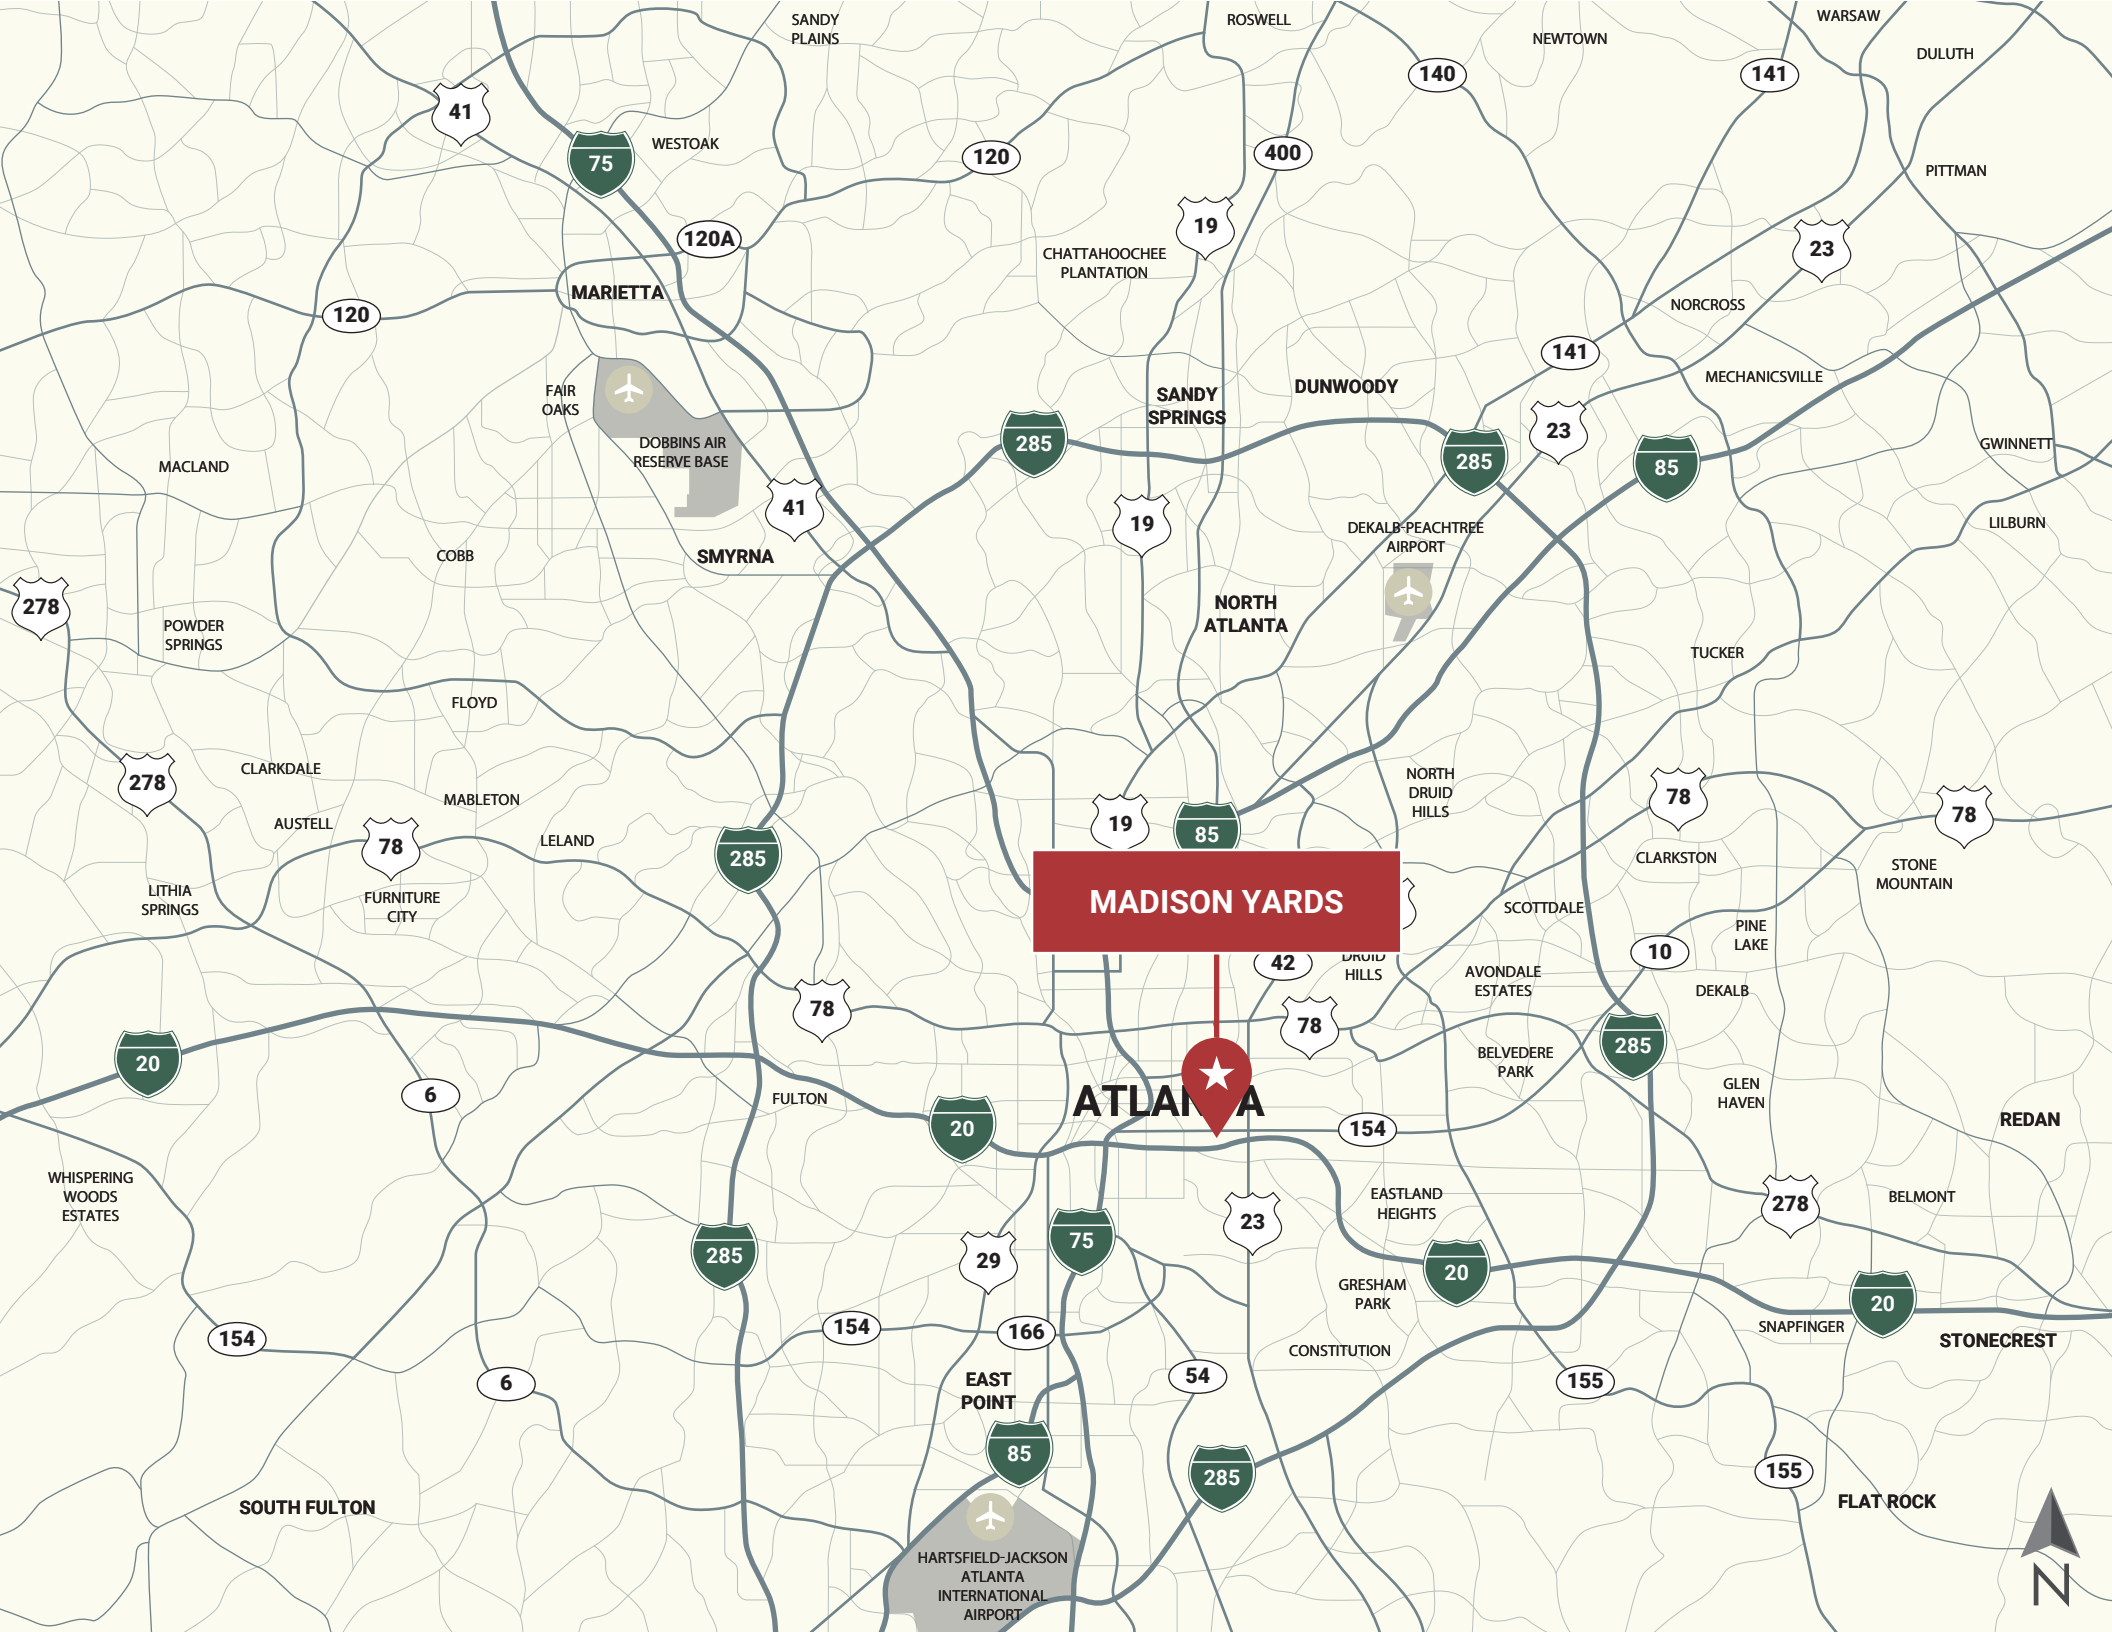

MADISON YARDS

ATLANTA